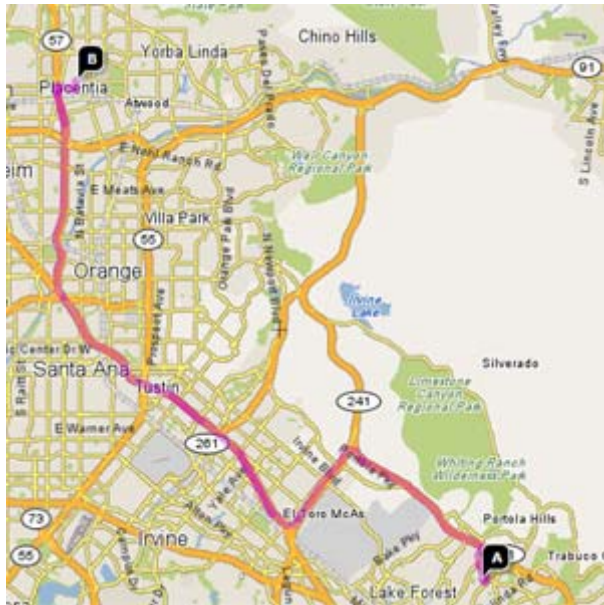

**Saturday, April 7, 2018**  
**2018 Valencia High School Show**  
**@ Valencia High School in Placentia, California**  
**Winter Guard Association of Southern California (WGASC)**

**ITINERARY**

<b>TIME</b>	<b>EVENT</b>
11:15 AM	Report ( <i>Hair and Make-Up Done</i> )
11:30 AM	Change into Costume / Load Equipment
12:30 PM	Depart from Trabuco Hills High School
1:30 PM	Arrive at Valencia High School
2:20 PM	Line-up
2:25 PM	Depart for warm-up
2:30 PM	Warm-Up
3:55 PM	Depart from warm-up
4:10 PM	Ready Door
<b>4:21 PM</b>	<b>Performance</b>
4:35 PM	Fold Floor / Load Return to the gymnasium
4:52 PM	Awards
5:30 PM	Depart from Valencia High School
6:30 PM	Approximate Arrival at Trabuco Hills High School
6:35 PM	Unload Equipment and Clean-Up
7:00 PM	Approximate Dismissal

## DIRECTIONS FROM TRABUCO HILLS HIGH SCHOOL

**Valencia High School**  
**500 North Bradford Avenue**  
**Placentia, California 92870**

Total Distance: 27.5 miles, Total Travel Time: 26 mins

- Take I-5 Freeway North
- Take SR-57 Freeway North
- Exit Chapman Avenue (Exit #6B) in Fullerton and turn right
- Turn left on Bradford Avenue
- Valencia High School will be on your right-hand side