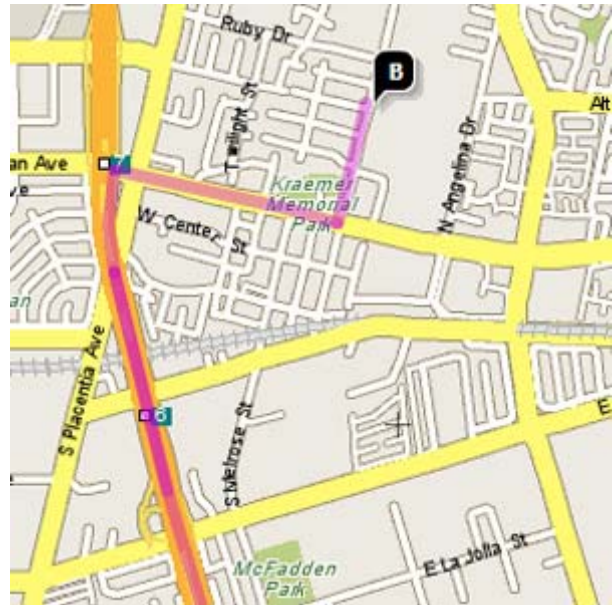

**Saturday, April 7, 2018**  
**2018 Valencia High School Show**  
**@ Valencia High School in Placentia, California**  
**Winter Guard Association of Southern California (WGASC)**

**ITINERARY**

<b>TIME</b>	<b>EVENT</b>
11:15 AM	Report ( <i>Hair and Make-Up Done</i> )
11:30 AM	Change into Costume / Load Equipment
12:30 PM	Depart from Trabuco Hills High School
1:30 PM	Arrive at Valencia High School
2:20 PM	Line-up
2:25 PM	Depart for warm-up
2:30 PM	Warm-Up
3:55 PM	Depart from warm-up
4:10 PM	Ready Door
<b>4:21 PM</b>	<b>Performance</b>
4:35 PM	Fold Floor / Load Return to the gymnasium
4:52 PM	Awards
5:30 PM	Depart from Valencia High School
6:30 PM	Approximate Arrival at Trabuco Hills High School
6:35 PM	Unload Equipment and Clean-Up
7:00 PM	Approximate Dismissal

## DIRECTIONS FROM TRABUCO HILLS HIGH SCHOOL

**Valencia High School**  
**500 North Bradford Avenue**  
**Placentia, California 92870**

Total Distance: 27.5 miles, Total Travel Time: 26 mins

- Take I-5 Freeway North
- Take SR-57 Freeway North
- Exit Chapman Avenue (Exit #6B) in Fullerton and turn right
- Turn left on Bradford Avenue
- Valencia High School will be on your right-hand side