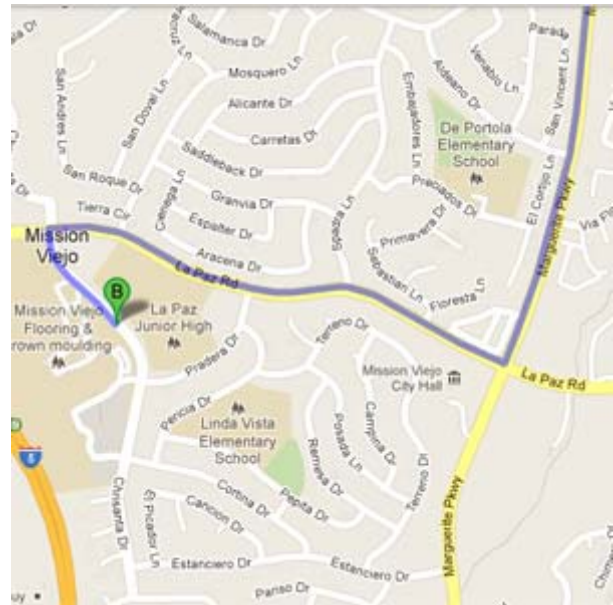

DIRECTIONS FROM TRABUCO HILLS HIGH SCHOOL

Mission Viejo High School
25025 Chrisanta Drive
Mission Viejo, California 92691-5326
Distance: 5.6 miles Approximate Travel Time: 14 mins

- Take Mustang Run and turn right on Marguerite Parkway
- Turn right on La Paz Road
- Turn left on Chrisanta Drive
- Mission Viejo High School will be on your right-hand side