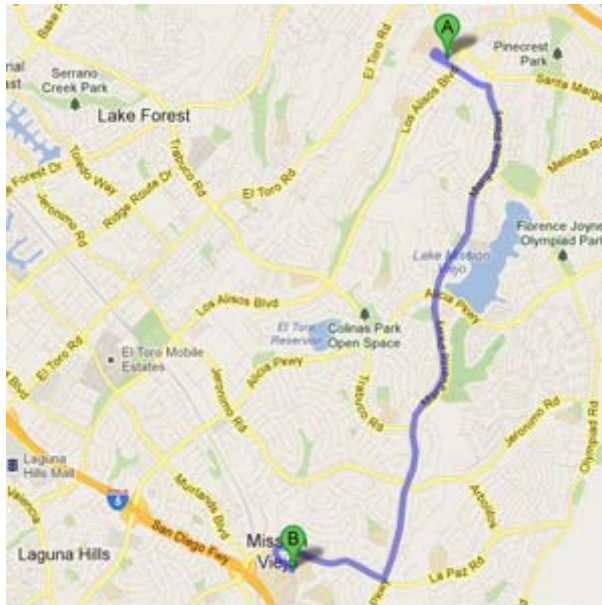

DIRECTIONS FROM TRABUCO HILLS HIGH SCHOOL

Mission Viejo High School
25025 Chrisanta Drive
Mission Viejo, California 92691-5326
Distance: 5.6 miles Approximate Travel Time: 14 mins

- Take Mustang Run and turn right on Marguerite Parkway
- Turn right on La Paz Road
- Turn left on Chrisanta Drive
- Mission Viejo High School will be on your right-hand side