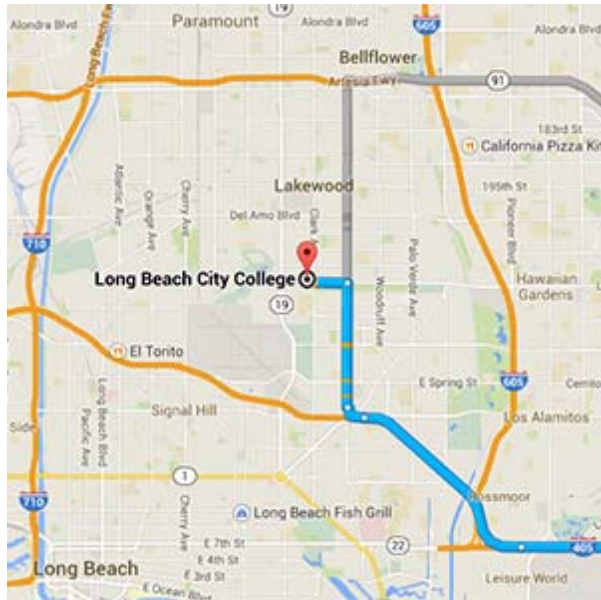

**Saturday, November 4, 2017**  
**2017 WBA Long Beach City College Super Show**  
**@ Veteran's Memorial Stadium, Long Beach City College (LBCC) in Long Beach, California**  
**Western Band Association (WBA)**

## DIRECTIONS FROM TRABUCO HILLS HIGH SCHOOL

**Veteran's Memorial Stadium  
Long Beach City College (LBCC)  
5000 East Lew Davis Street  
Long Beach, California 90808**

Total Distance: 37.4 miles, Total Travel Time: 41 mins

- Take I-405 Freeway North
- Exit Bellflower Avenue and turn right
- Turn left on Wardlow Road
- Turn right on Clark Avenue
- Turn left on East Lew Davis Street
- Veteran's Memorial Stadium will be on your left-hand side