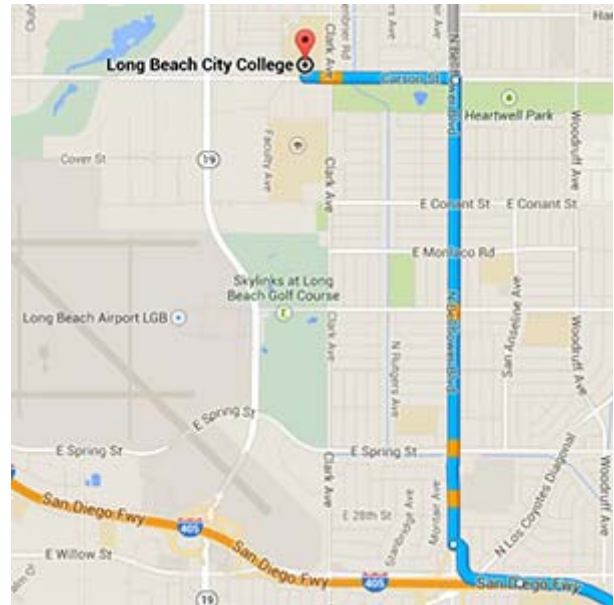

**Saturday, November 4, 2017**  
**2017 WBA Long Beach City College Super Show**  
**@ Veteran's Memorial Stadium, Long Beach City College (LBCC) in Long Beach, California**  
**Western Band Association (WBA)**

## DIRECTIONS FROM TRABUCO HILLS HIGH SCHOOL

**Veteran's Memorial Stadium  
Long Beach City College (LBCC)  
5000 East Lew Davis Street  
Long Beach, California 90808**

Total Distance: 37.4 miles, Total Travel Time: 41 mins

- Take I-405 Freeway North
- Exit Bellflower Avenue and turn right
- Turn left on Wardlow Road
- Turn right on Clark Avenue
- Turn left on East Lew Davis Street
- Veteran's Memorial Stadium will be on your left-hand side