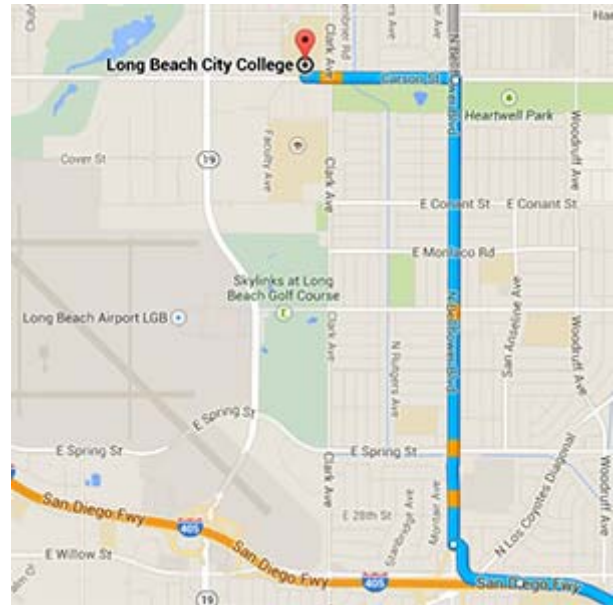

DIRECTIONS FROM TRABUCO HILLS HIGH SCHOOL

**Veteran's Memorial Stadium
Long Beach City College (LBCC)
5000 East Lew Davis Street
Long Beach, California 90808**

Total Distance: 37.4 miles, Total Travel Time: 41 mins

- Take I-405 Freeway North
- Exit Bellflower Avenue and turn right
- Turn left on Wardlow Road
- Turn right on Clark Avenue
- Turn left on East Lew Davis Street
- Veteran's Memorial Stadium will be on your left-hand side