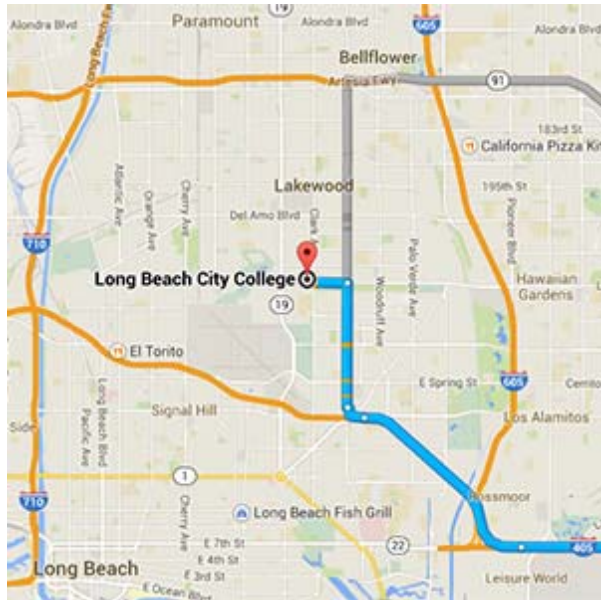

DIRECTIONS FROM TRABUCO HILLS HIGH SCHOOL

**Veteran's Memorial Stadium
Long Beach City College (LBCC)
5000 East Lew Davis Street
Long Beach, California 90808**

Total Distance: 37.4 miles, Total Travel Time: 41 mins

- Take I-405 Freeway North
- Exit Bellflower Avenue and turn right
- Turn left on Wardlow Road
- Turn right on Clark Avenue
- Turn left on East Lew Davis Street
- Veteran's Memorial Stadium will be on your left-hand side