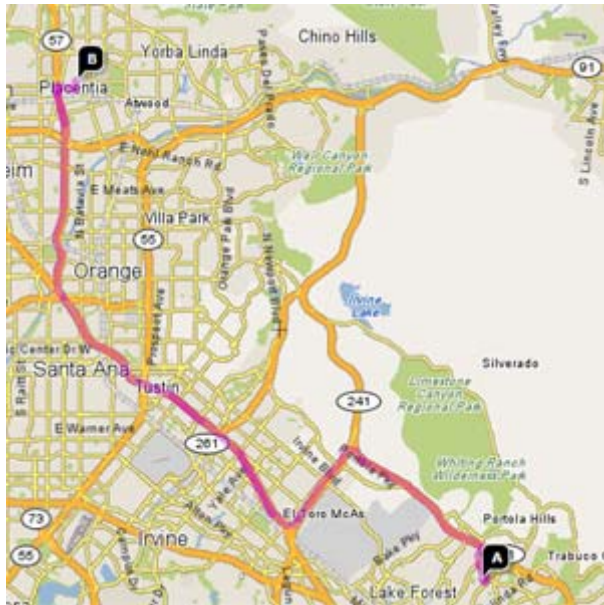

## DIRECTIONS FROM TRABUCO HILLS HIGH SCHOOL

**Valencia High School**  
**500 North Bradford Avenue**  
**Placentia, California 92870**

Total Distance: 27.5 miles, Total Travel Time: 26 mins

- Take I-5 Freeway North
- Take SR-57 Freeway North
- Exit Chapman Avenue (Exit #6B) in Fullerton and turn right
- Turn left on Bradford Avenue
- Valencia High School will be on your right-hand side