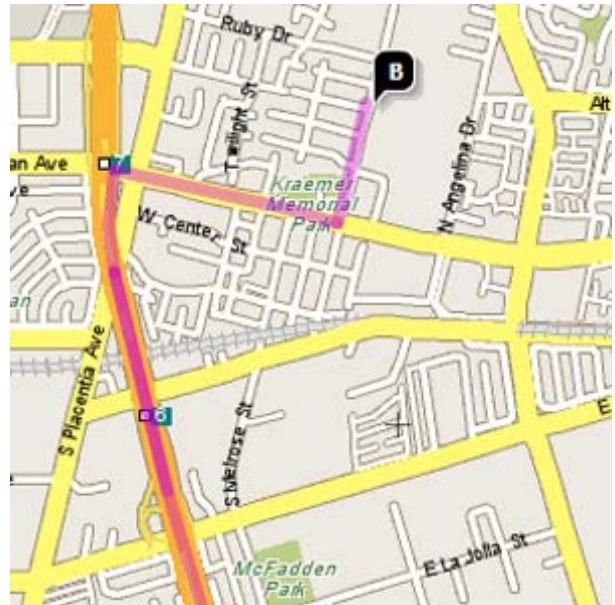

## DIRECTIONS FROM TRABUCO HILLS HIGH SCHOOL

**Valencia High School**  
**500 North Bradford Avenue**  
**Placentia, California 92870**

Total Distance: 27.5 miles, Total Travel Time: 26 mins

- Take I-5 Freeway North
- Take SR-57 Freeway North
- Exit Chapman Avenue (Exit #6B) in Fullerton and turn right
- Turn left on Bradford Avenue
- Valencia High School will be on your right-hand side