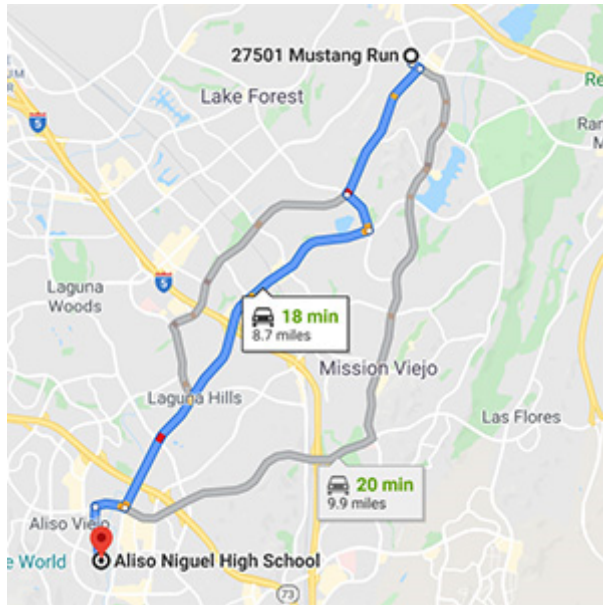

Sunday, March 20, 2022
2022 Aliso Niguel High School Show
@ Aliso Niguel High School in Aliso Viejo, California
Winter Guard Association of Southern California (WGASC)

ITINERARY

TIME	EVENT
7:30 AM	Report (<i>In Costume, Hair and Make-Up Done</i>)
8:00 AM	Rehearsal Begins
9:30 AM	Rehearsal Ends
10:00 AM	Load Trailer
10:15 AM	Load Bus
10:30 AM	Depart from Trabuco Hills High School
11:00 AM	Arrive at Aliso Niguel High School Check-in / Restroom
11:30 AM	Unload and Move Props / Equipment to Staging
12:10 PM	Line-up
12:15 PM	Depart for warm-up
12:20 PM	Warm-Up
1:50 PM	Depart from warm-up
2:00 PM	Ready Door
2:10 PM	Performance
2:20 PM	Fold Floor / Load Truck
2:45 PM	Lunch (<i>bring your own lunch</i>)
3:15 PM	Return to the gymnasium
3:45 PM	Awards
4:15 PM	Depart from Aliso Niguel High School
4:45 PM	Approximate Arrival at Trabuco Hills High School
4:50 PM	Unload Equipment and Clean-Up
5:15 PM	Approximate Dismissal

***** Please keep in mind, no schedule is sacred and always subject to change!!!**

DIRECTIONS FROM TRABUCO HILLS HIGH SCHOOL

Aliso Niguel High School
28000 Wolverine Way
Aliso Viejo, California 92656

Distance: 8.7 miles Approximate Travel Time: 18 mins

- Take Mustang Run and turn right on Los Alisos Boulevard
- Turn left on Trabuco Road
- Turn right on Alicia Parkway
- Turn right on Pacific Park Drive
- Turn left on Deerhurst
- Aliso Niguel High School will be on your left-hand side

Sunday, March 20, 2022
2022 Aliso Niguel High School Show
@ Aliso Niguel High School in Aliso Viejo, California
Winter Guard Association of Southern California (WGASC)

Performance Schedule (as of 03/15/22)