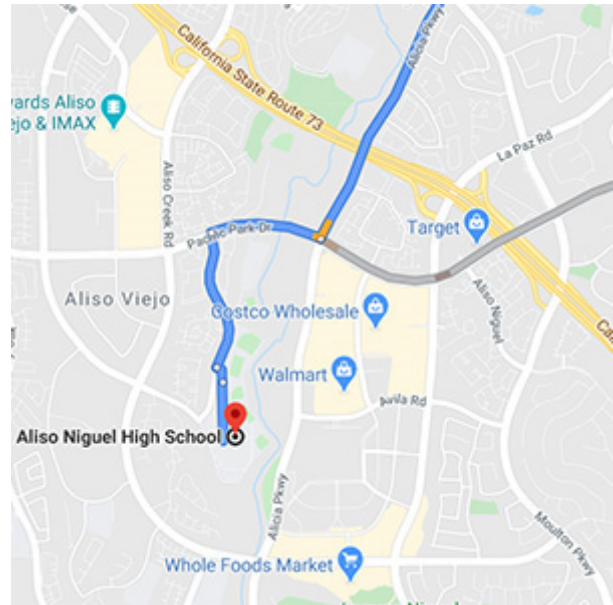

Sunday, March 20, 2022
2022 Aliso Niguel High School Show
@ Aliso Niguel High School in Aliso Viejo, California
Winter Guard Association of Southern California (WGASC)

ITINERARY

TIME	EVENT
7:30 AM	Report (<i>In Costume, Hair and Make-Up Done</i>)
8:00 AM	Rehearsal Begins
9:30 AM	Rehearsal Ends
10:00 AM	Load Trailer
10:15 AM	Load Bus
10:30 AM	Depart from Trabuco Hills High School
11:00 AM	Arrive at Aliso Niguel High School Check-in / Restroom
11:30 AM	Unload and Move Props / Equipment to Staging
12:10 PM	Line-up
12:15 PM	Depart for warm-up
12:20 PM	Warm-Up
1:50 PM	Depart from warm-up
2:00 PM	Ready Door
2:10 PM	Performance
2:20 PM	Fold Floor / Load Truck
2:45 PM	Lunch (<i>bring your own lunch</i>)
3:15 PM	Return to the gymnasium
3:45 PM	Awards
4:15 PM	Depart from Aliso Niguel High School
4:45 PM	Approximate Arrival at Trabuco Hills High School
4:50 PM	Unload Equipment and Clean-Up
5:15 PM	Approximate Dismissal

***** Please keep in mind, no schedule is sacred and always subject to change!!!**

DIRECTIONS FROM TRABUCO HILLS HIGH SCHOOL

Aliso Niguel High School
28000 Wolverine Way
Aliso Viejo, California 92656

Distance: 8.7 miles Approximate Travel Time: 18 mins

- Take Mustang Run and turn right on Los Alisos Boulevard
- Turn left on Trabuco Road
- Turn right on Alicia Parkway
- Turn right on Pacific Park Drive
- Turn left on Deerhurst
- Aliso Niguel High School will be on your left-hand side

Sunday, March 20, 2022
2022 Aliso Niguel High School Show
@ Aliso Niguel High School in Aliso Viejo, California
Winter Guard Association of Southern California (WGASC)

Performance Schedule (as of 03/15/22)