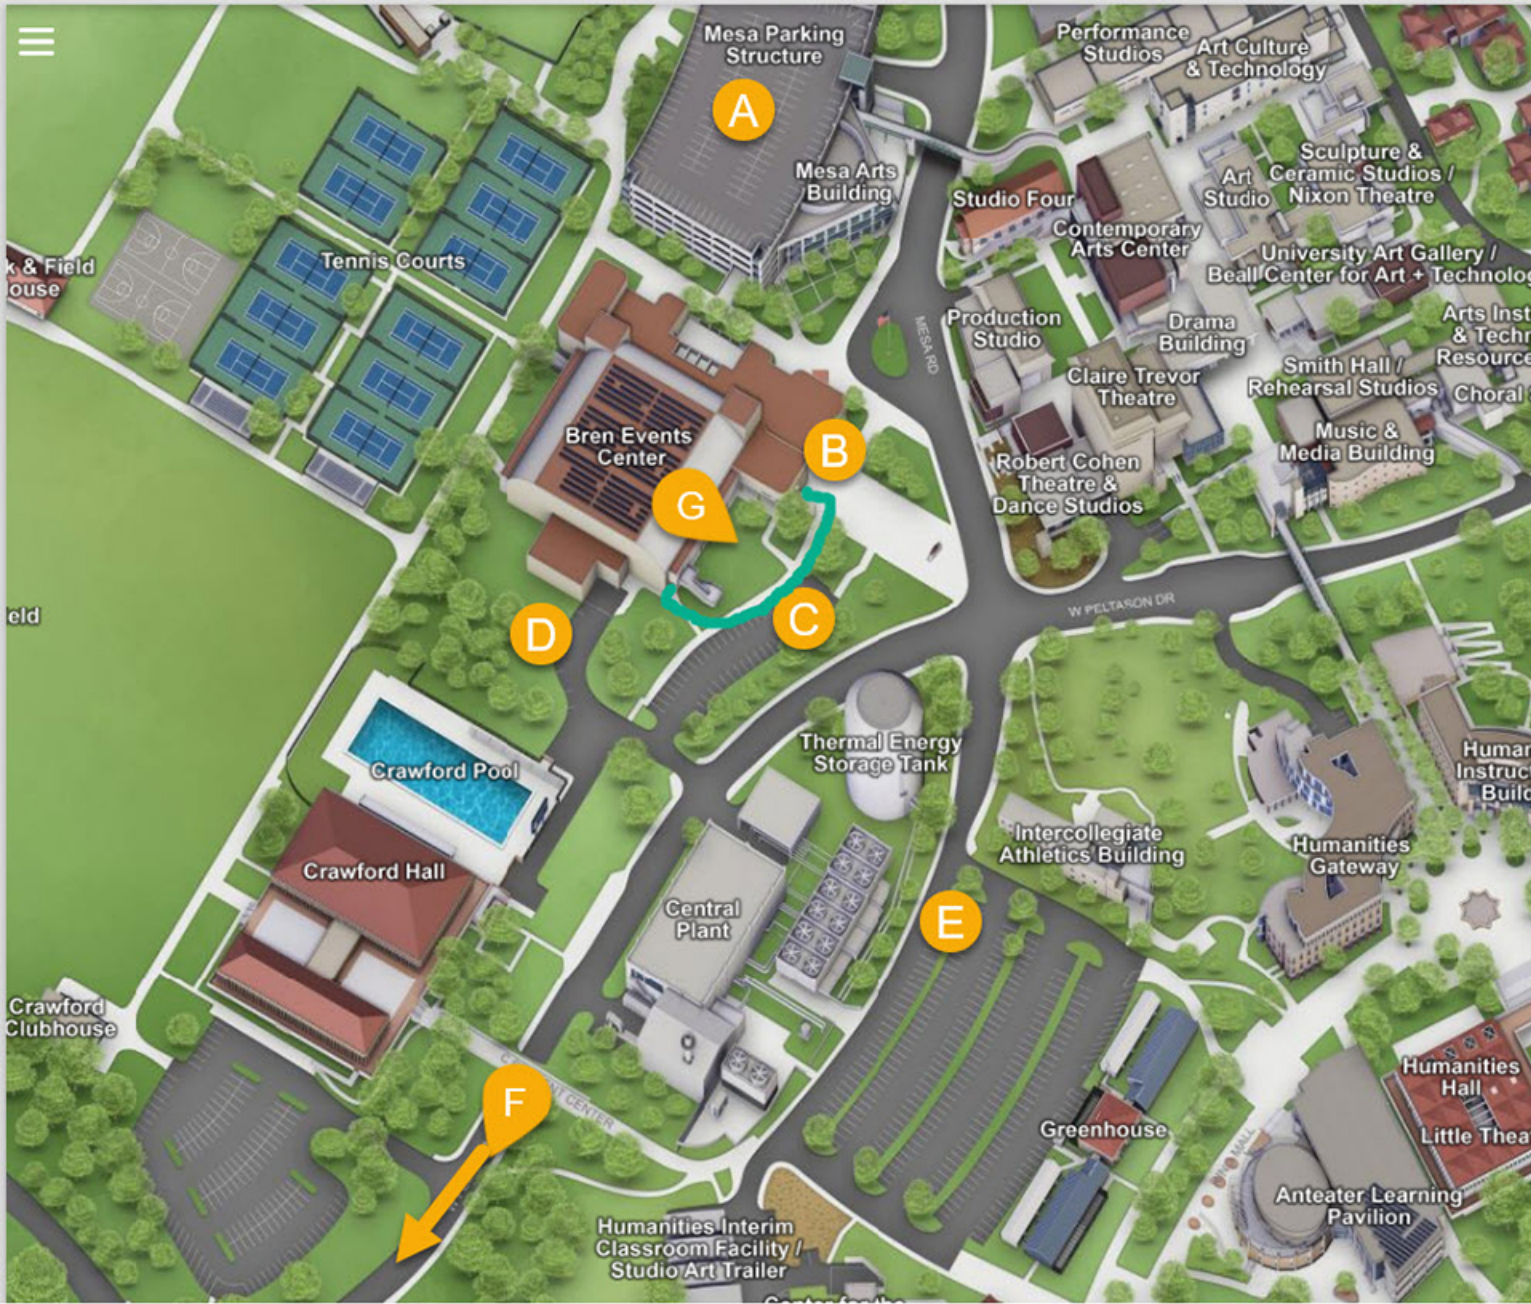

73

73

San Diego Creek

Campus Dr

Stanford Ct

Stanford

Harvard Ave

Vassar Aisle

Harvard Ave

Cornell

Vista del Campo Norte

Verano Rd S

E Peltason Dr

Adobe Cir S

University Dr

ty Dr

s e

E

A

Si

**A - Spectator and
Carpool parking**

B - Ticket Sales

**C - Floor Folding and
Check-In**

**D - Prop Holding and
Performer Entry**

E - Bus Drop Off

**F - Bus Parking (Health
Sciences Road -Off of Bison Ave
(near Parking Lot 70) see Bus
Parking Map)**

**G - Secure Performer
Area (Security check
required to enter)**