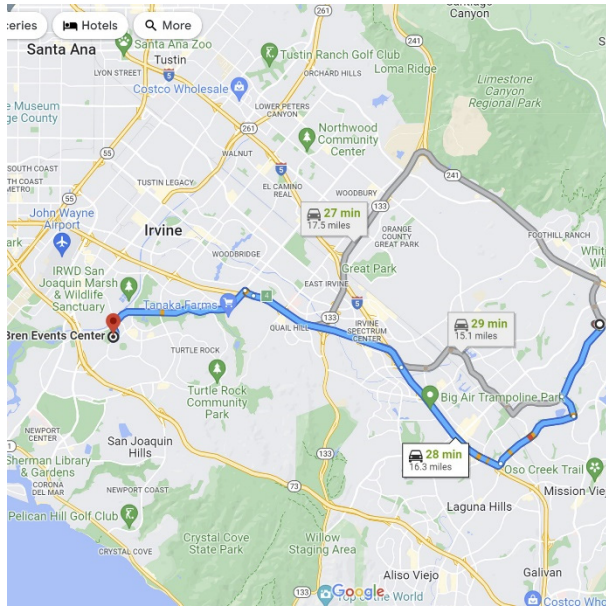

DIRECTIONS FROM TRABUCO HILLS HIGH SCHOOL

**Bren Events Center
University of California, Irvine (UCI)
Intersection of Mesa Road and West Peltason Drive
Irvine, California 92617**

Total Distance: 17.5 miles, Total Travel Time: 25 mins

- Take I-405 Freeway North
- Exit Culver Drive and turn left
- Turn right on University Drive
- Pass Campus Drive
- Turn left on Mesa Road
- Bren Events Center will be on your right-hand side