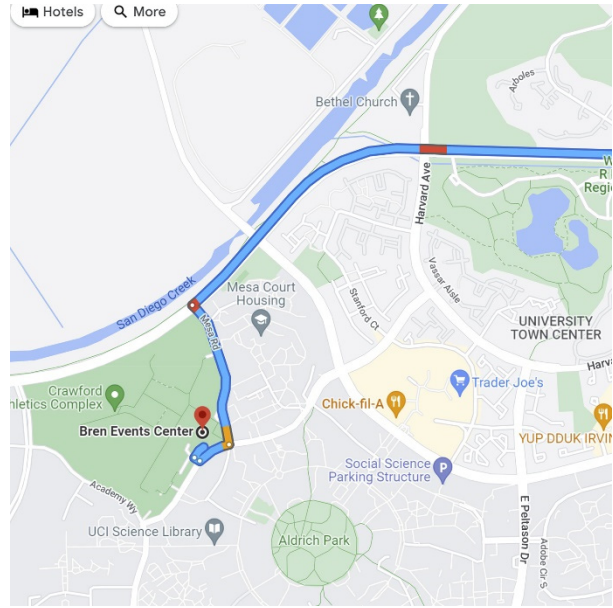

DIRECTIONS FROM TRABUCO HILLS HIGH SCHOOL

**Bren Events Center
University of California, Irvine (UCI)
Intersection of Mesa Road and West Peltason Drive
Irvine, California 92617**

Total Distance: 17.5 miles, Total Travel Time: 25 mins

- Take I-405 Freeway North
- Exit Culver Drive and turn left
- Turn right on University Drive
- Pass Campus Drive
- Turn left on Mesa Road
- Bren Events Center will be on your right-hand side