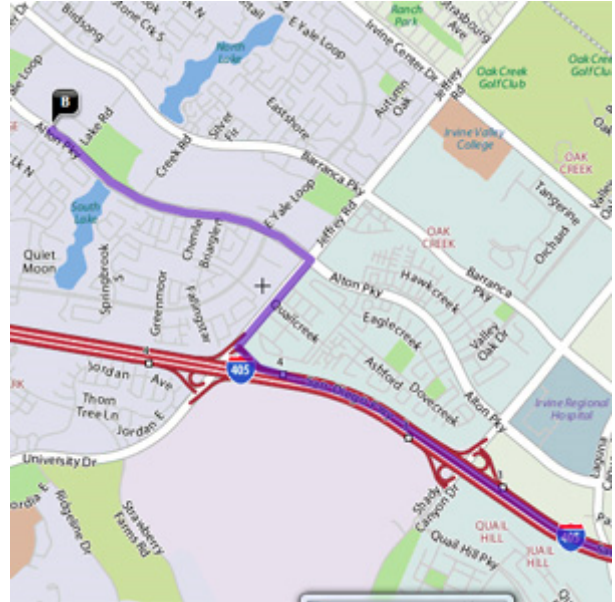

**Sunday, April 3, 2022**  
**2022 Woodbridge High School Show**  
**@ Woodbridge High School in Irvine, California**  
**Winter Guard Association of Southern California (WGASC)**

**ITINERARY**

<b>TIME</b>	<b>EVENT</b>
8:30 AM	Report ( <i>In Costume, Hair and Make-Up Done</i> )
9:00 AM	Rehearsal Begins
11:30 AM	Rehearsal Ends
11:45 AM	Load Trailer
12:00 PM	Lunch ( <i>bring your own lunch</i> )
1:00 PM	Load Bus
1:15 PM	Depart from Trabuco Hills High School
1:45 PM	Arrive at Woodbridge High School Check-in / Restroom
2:00 PM	Move Props & Equipment to Staging
2:35 PM	Line-up
2:40 PM	Depart for warm-up
2:45 PM	Warm-Up
4:15 PM	Depart from warm-up
4:25 PM	Ready Door
<b>4:38 PM</b>	<b>Performance</b>
4:45 PM	Fold Floor / Load Truck Dinner ( <i>bring your own dinner</i> )
5:15 PM	Return to the gymnasium
5:45 PM	Awards
6:15 PM	Depart from Woodbridge High School
6:45 PM	Approximate Arrival at Trabuco Hills High School
6:50 PM	Unload Equipment and Clean-Up
7:15 PM	Approximate Dismissal

### **Woodbridge High School 2 Meadowbrook Irvine, California 92604**

Total Distance: 15.2 miles, Total Travel Time: 22 mins

- Take I-405 Freeway North
- Exit Jeffrey Road and turn right
- Turn left on Alton Parkway
- Woodbridge High School will be on your right-hand side