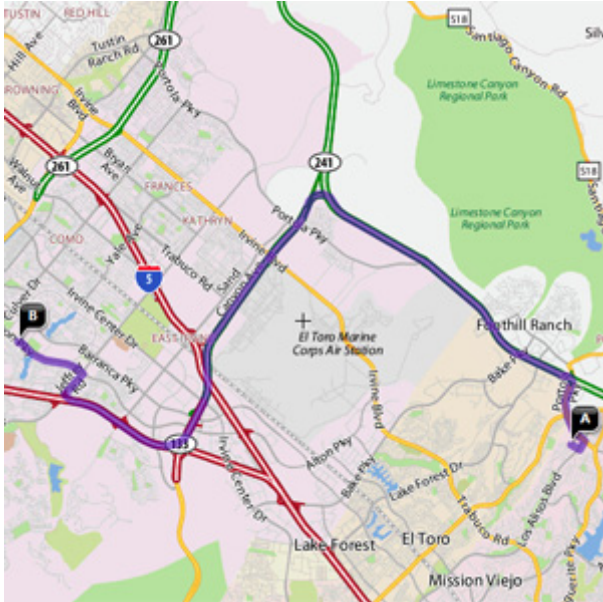

**Sunday, April 3, 2022**  
**2022 Woodbridge High School Show**  
**@ Woodbridge High School in Irvine, California**  
**Winter Guard Association of Southern California (WGASC)**

**ITINERARY**

<b>TIME</b>	<b>EVENT</b>
8:30 AM	Report ( <i>In Costume, Hair and Make-Up Done</i> )
9:00 AM	Rehearsal Begins
11:30 AM	Rehearsal Ends
11:45 AM	Load Trailer
12:00 PM	Lunch ( <i>bring your own lunch</i> )
1:00 PM	Load Bus
1:15 PM	Depart from Trabuco Hills High School
1:45 PM	Arrive at Woodbridge High School Check-in / Restroom
2:00 PM	Move Props & Equipment to Staging
2:35 PM	Line-up
2:40 PM	Depart for warm-up
2:45 PM	Warm-Up
4:15 PM	Depart from warm-up
4:25 PM	Ready Door
<b>4:38 PM</b>	<b>Performance</b>
4:45 PM	Fold Floor / Load Truck Dinner ( <i>bring your own dinner</i> )
5:15 PM	Return to the gymnasium
5:45 PM	Awards
6:15 PM	Depart from Woodbridge High School
6:45 PM	Approximate Arrival at Trabuco Hills High School
6:50 PM	Unload Equipment and Clean-Up
7:15 PM	Approximate Dismissal

### **Woodbridge High School 2 Meadowbrook Irvine, California 92604**

Total Distance: 15.2 miles, Total Travel Time: 22 mins

- Take I-405 Freeway North
- Exit Jeffrey Road and turn right
- Turn left on Alton Parkway
- Woodbridge High School will be on your right-hand side