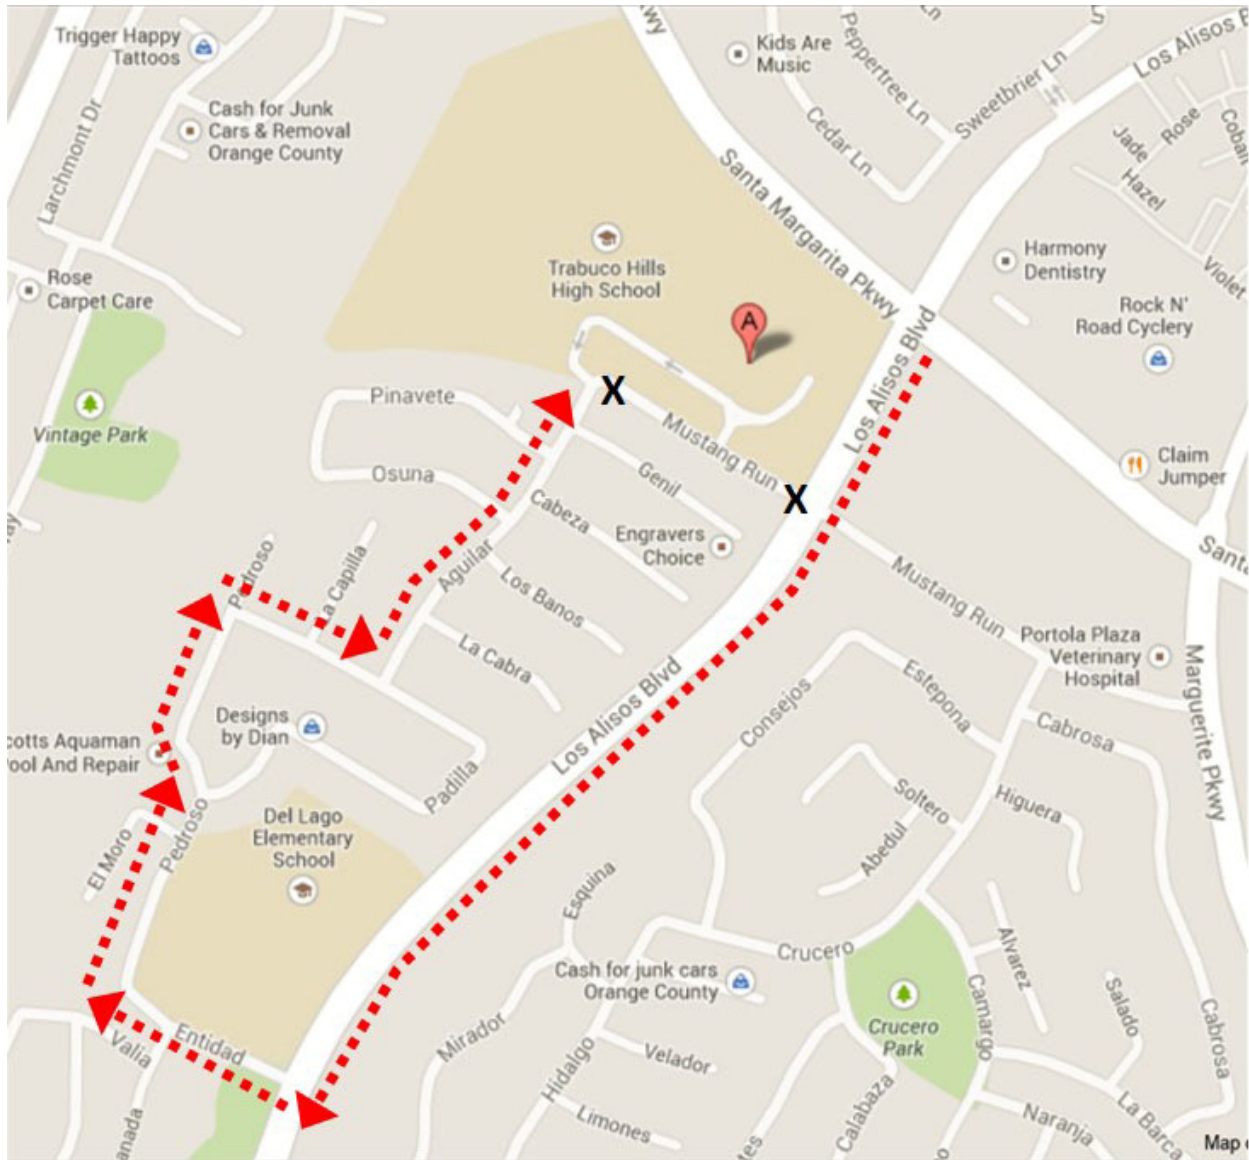

**Thundering Mustangs Marching Unit * Color Guard * Percussion Ensemble * Jazz Ensembles
Symphony Orchestra * Electric Strings * Wind Ensemble * Symphonic Band * Pep Band**