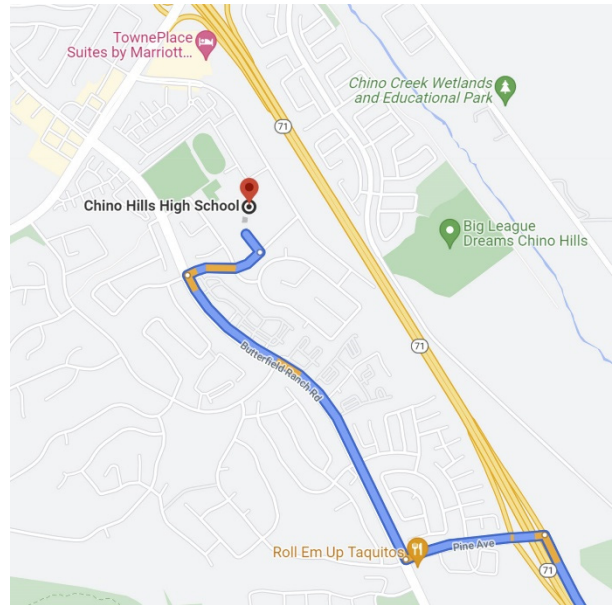

## **DIRECTIONS FROM TRABUCO HILLS HIGH SCHOOL**

### **Chino Hills High School 6150 Pomona Rincon Road Chino Hills, California 91709**

Distance: 34.3 miles Approximate Travel Time: 38 mins

#### ***Via The Toll Roads***

- Take SR-241 Toll Road North
- The Tomato Springs Toll Plaza is \$4.12 and the Windy Ridge Toll Plaza is \$4.31
- Take SR-91 Freeway East (Exit #39A)
- Take SR-71 Freeway North (Exit #45)
- Exit Pine Avenue (Exit #5) and turn left
- Turn right on Butterfield Ranch Road
- Turn right on Picasso Drive
- Chino Hills High School will be on your left-hand side

#### ***Without The Toll Roads***

- Take I-5 Freeway North
- Take SR-55 Freeway North
- Take SR-91 Freeway East
- Take SR-71 Freeway North (Exit #45)
- Exit Pine Avenue (Exit #5) and turn left
- Turn right on Butterfield Ranch Road
- Turn right on Picasso Drive
- Chino Hills High School will be on your left-hand side