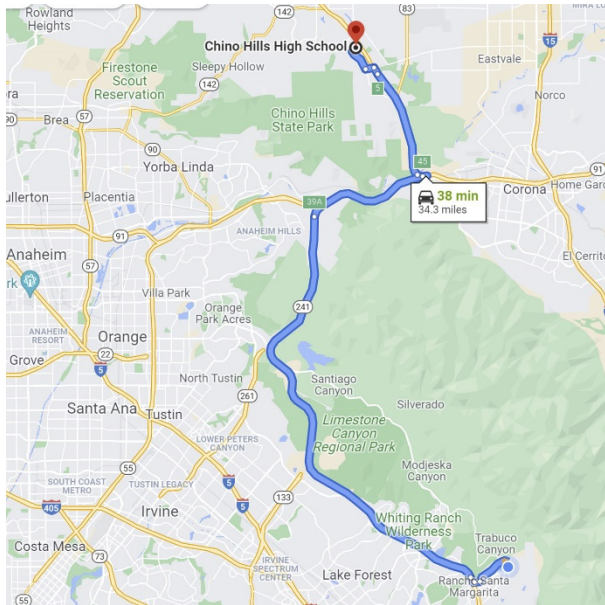

## **DIRECTIONS FROM TRABUCO HILLS HIGH SCHOOL**

### **Chino Hills High School 6150 Pomona Rincon Road Chino Hills, California 91709**

Distance: 34.3 miles Approximate Travel Time: 38 mins

#### ***Via The Toll Roads***

- Take SR-241 Toll Road North
- The Tomato Springs Toll Plaza is \$4.12 and the Windy Ridge Toll Plaza is \$4.31
- Take SR-91 Freeway East (Exit #39A)
- Take SR-71 Freeway North (Exit #45)
- Exit Pine Avenue (Exit #5) and turn left
- Turn right on Butterfield Ranch Road
- Turn right on Picasso Drive
- Chino Hills High School will be on your left-hand side

#### ***Without The Toll Roads***

- Take I-5 Freeway North
- Take SR-55 Freeway North
- Take SR-91 Freeway East
- Take SR-71 Freeway North (Exit #45)
- Exit Pine Avenue (Exit #5) and turn left
- Turn right on Butterfield Ranch Road
- Turn right on Picasso Drive
- Chino Hills High School will be on your left-hand side