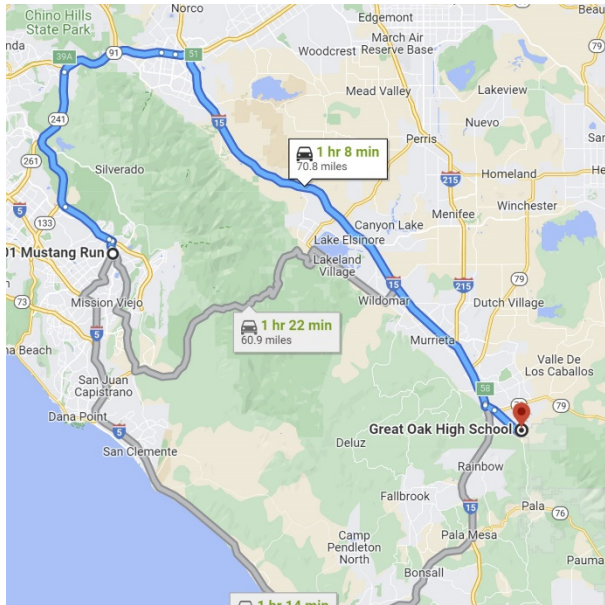

DIRECTIONS FROM TRABUCO HILLS HIGH SCHOOL

Great Oak High School
32555 Deer Hollow Way
Temecula, California 92592

Distance: 70.8 miles, Approximate Travel Time: 1 hour 12 mins

Via The Toll Roads

- Take SR-241 Toll Road North towards Riverside
- The Tomato Springs Toll Plaza is \$4.12 and the Windy Ridge Toll Plaza is \$4.31
- Take SR-91 Freeway East towards Riverside
- Take I-15 Freeway South
- Exit Indio / SR-79 and turn left
- Turn right on Pechanga Parkway
- Turn left on Deer Hollow Way
- Great Oak High School is on your right-hand side

Without The Toll Roads

- Take I-5 Freeway North towards Santa Ana
- Take SR-55 Freeway North
- Take SR-91 Freeway East towards Riverside
- Take I-15 Freeway South
- Exit Indio / SR-79 and turn left
- Turn right on Pechanga Parkway
- Turn left on Deer Hollow Way
- Great Oak High School is on your right-hand side