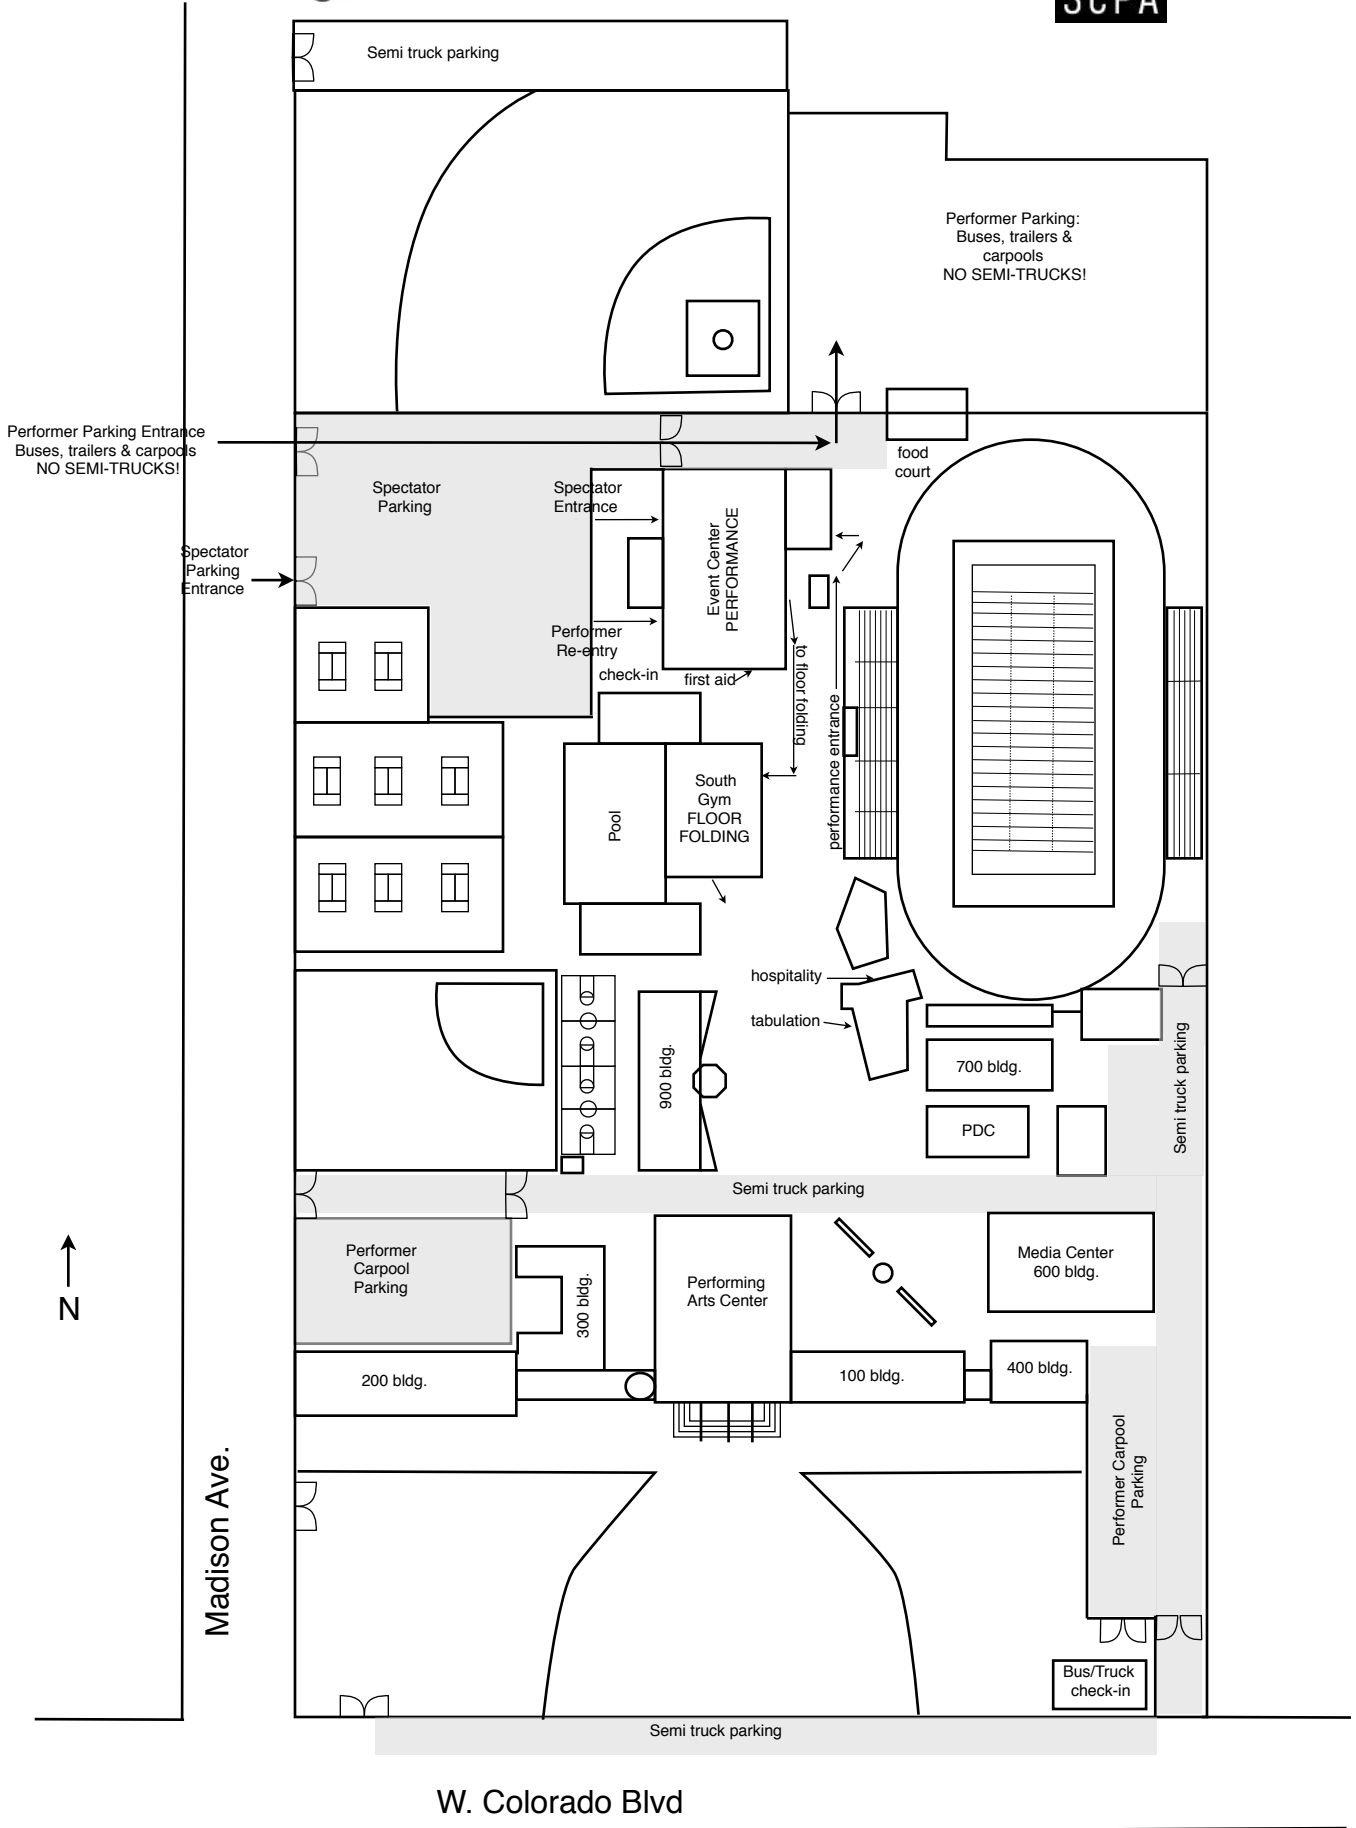

Monrovia High School - Campus Map
SCPA Regional- Saturday