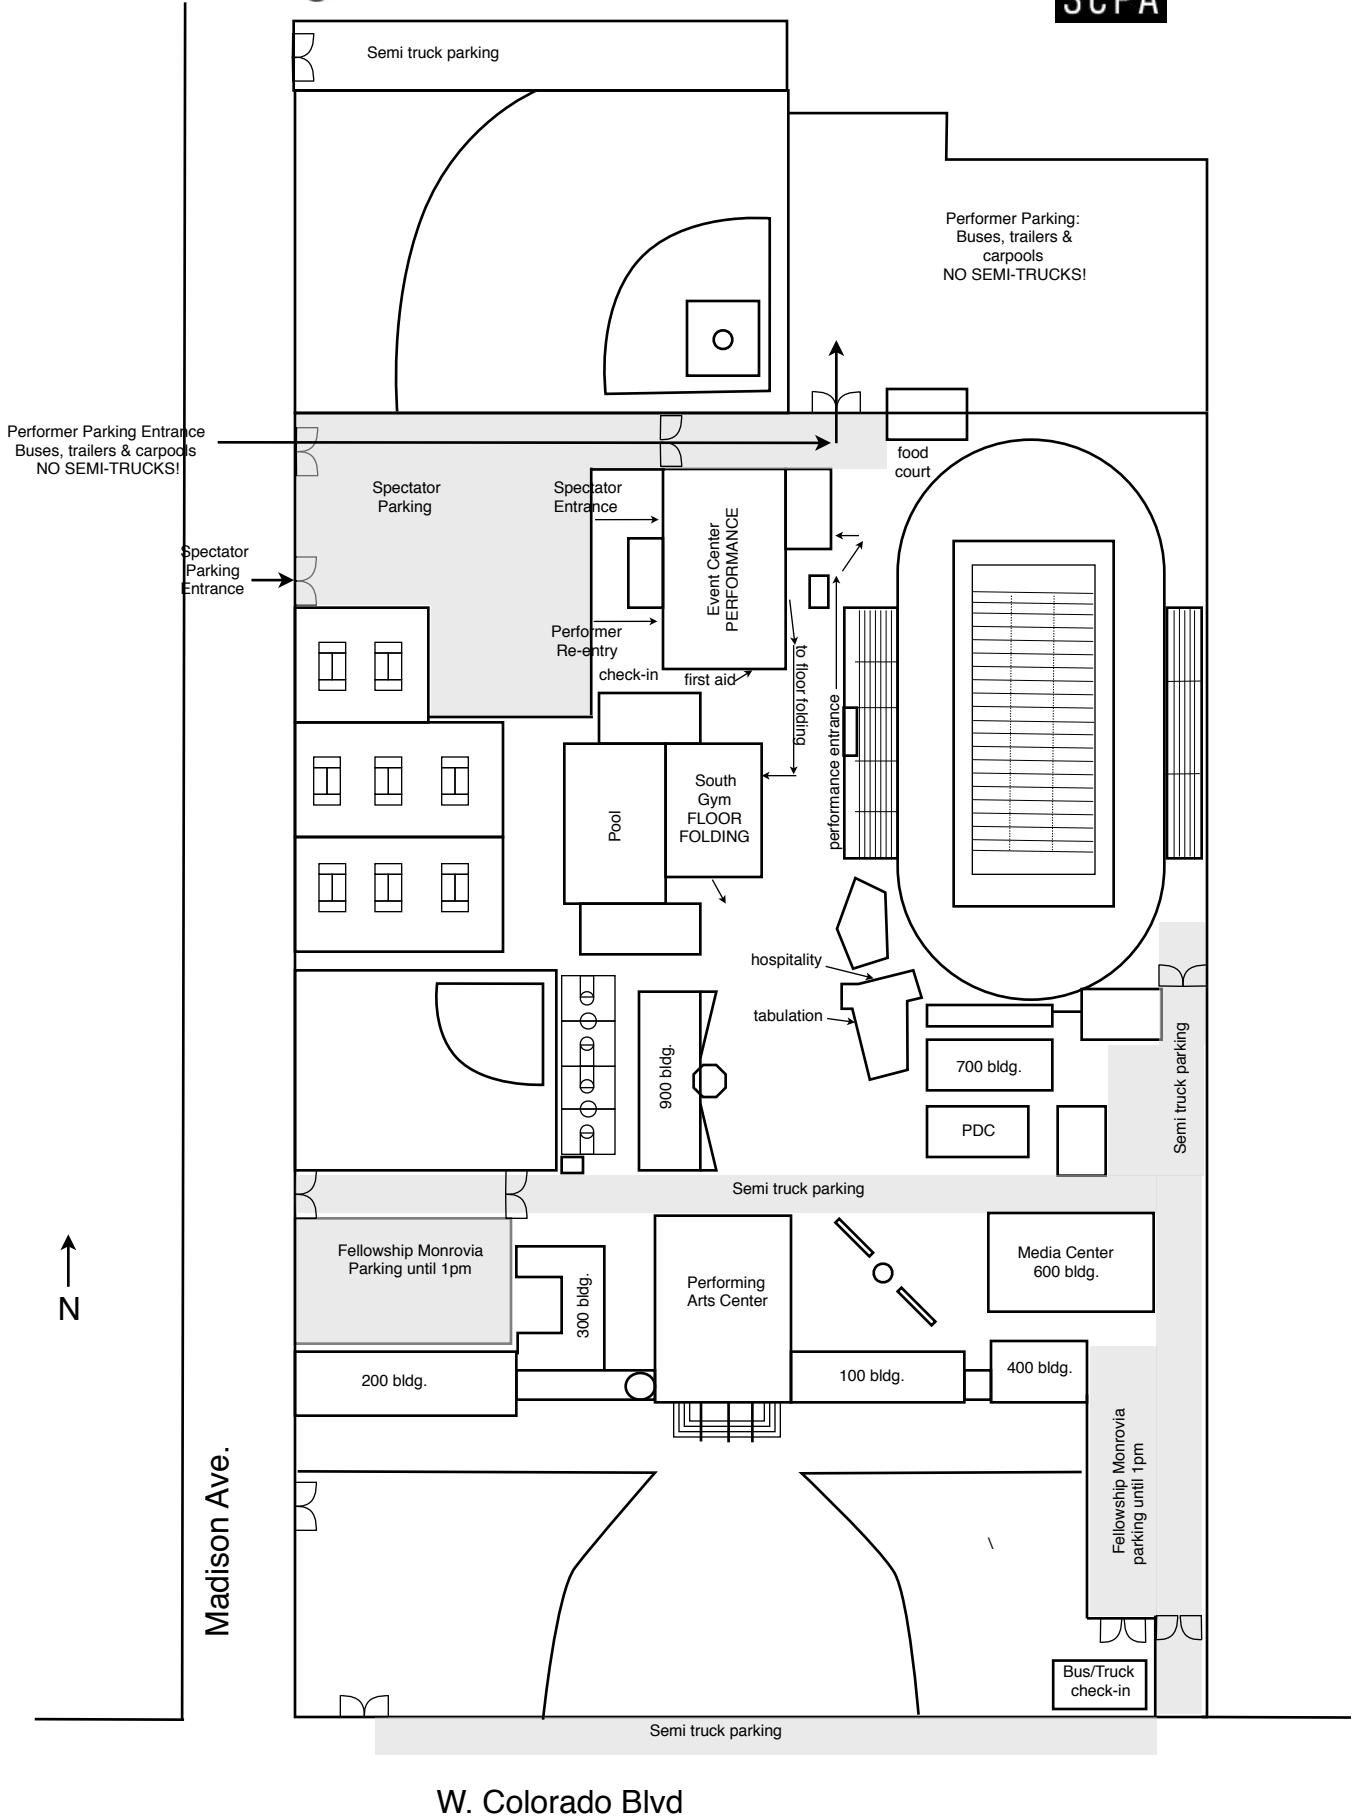

Monrovia High School - Campus Map
SCPA Regional- Sunday