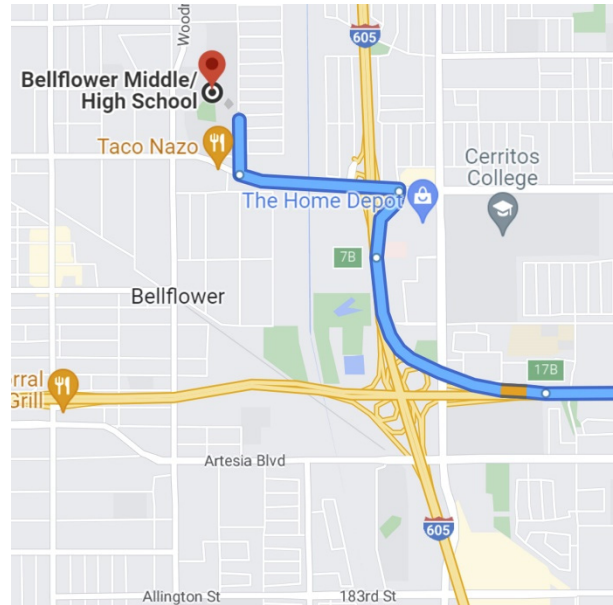

## **DIRECTIONS FROM TRABUCO HILLS HIGH SCHOOL**

**Bellflower High School**  
**15301 McNab Avenue**  
**Bellflower, CA 90706**

Total Distance: 38.6 miles, Total Travel Time: 39 mins

- Take I-5 Freeway North
- Take SR-22 Freeway West
- Take I-605 Freeway North
- Exit Alondra Boulevard (Exit 7B) and turn left
- Turn right on McNab Avenue
- Bellflower High School on your left-hand side