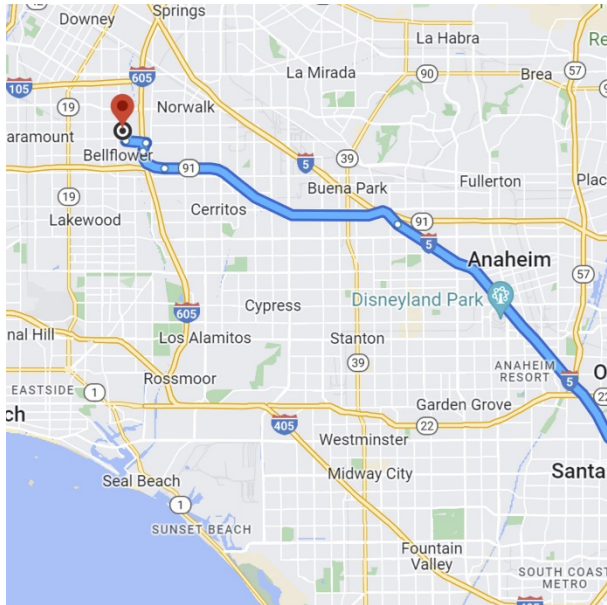

## **DIRECTIONS FROM TRABUCO HILLS HIGH SCHOOL**

**Bellflower High School**  
**15301 McNab Avenue**  
**Bellflower, CA 90706**

Total Distance: 38.6 miles, Total Travel Time: 39 mins

- Take I-5 Freeway North
- Take SR-22 Freeway West
- Take I-605 Freeway North
- Exit Alondra Boulevard (Exit 7B) and turn left
- Turn right on McNab Avenue
- Bellflower High School on your left-hand side