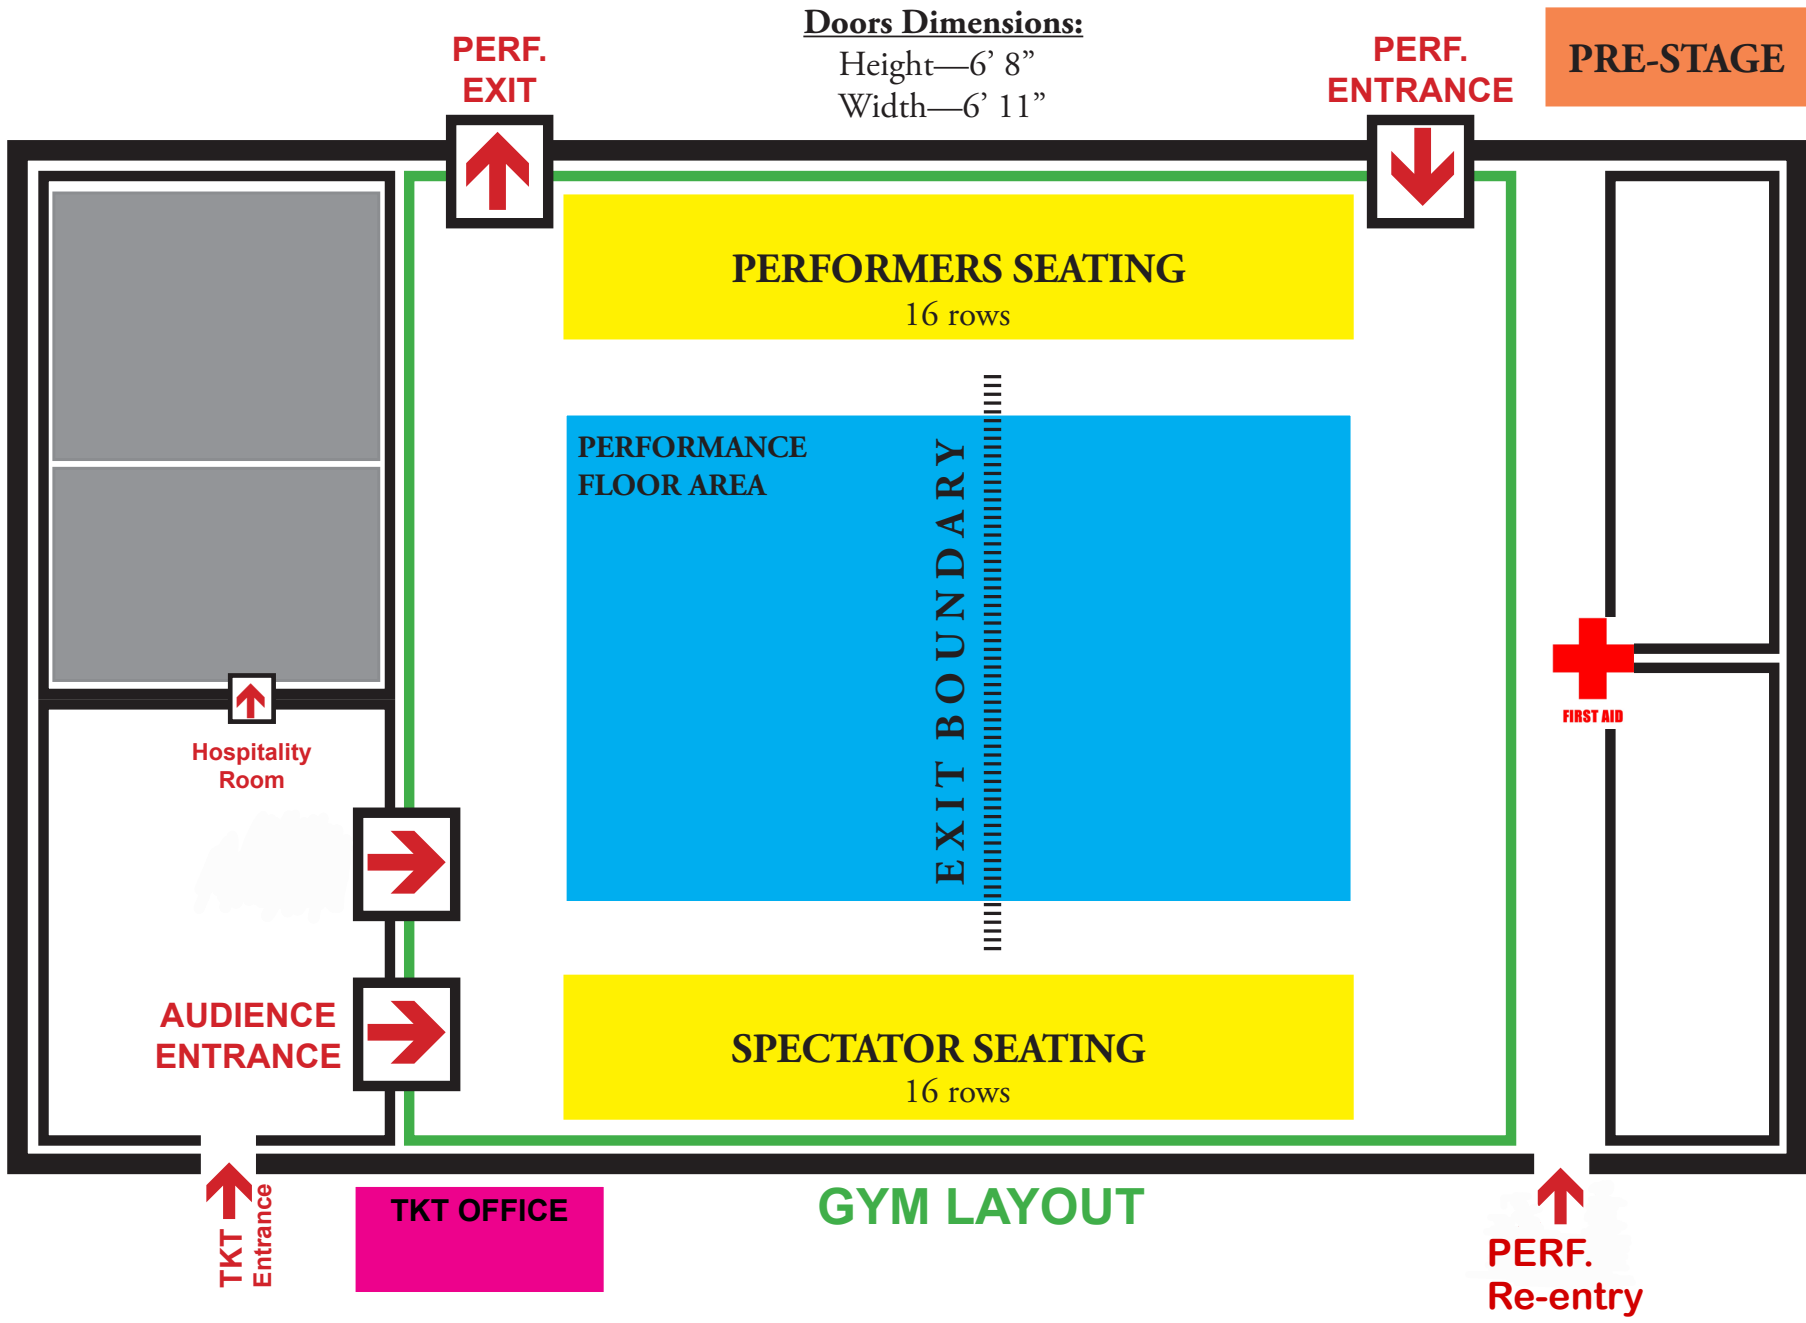

Doors Dimensions:

Height—6' 8"  
Width—6' 11"

**GYM LAYOUT**

Doors Dimensions:

Height—6' 8"  
Width—6' 11"

**GYM LAYOUT**

**RANCHO BUENA VISTA**  
AT MISSION VISTA HIGH SCHOOL

**March 4th, 2023**  
**AT MISSION VISTA HIGH SCHOOL**  
**1306 MELROSE DRIVE, OCEANSIDE, CA 92057 (off the 76 highway)**

**Floor Folding**

**PERF. EXIT**

**PERF. ENTRANCE**

**Floor Folding**

**RANCHO BUENA VISTA**  
AT MISSION VISTA HIGH SCHOOL

**AT MISSION VISTA HIGH SCHOOL**  
1306 MELROSE DRIVE, OCEANSIDE, CA 92057 (off the 76 highway)

## INSIDE THE GYM “Point of Views”

**PERFORMER**

Perspective from the Gym Floor

**SPECTATOR & JUDGES**

Perspective from the stands

**RANCHO BUENA VISTA**  
AT MISSION VISTA HIGH SCHOOL

**AT MISSION VISTA HIGH SCHOOL**  
**1306 MELROSE DRIVE, OCEANSIDE, CA 92057 (off the 76 highway)**

**PRE-STAGE**

**PERF. ENTRANCE**  
"OUTSIDE VIEW"

**PERF. ENTRANCE**  
"INSIDE VIEW"

**Doors Dimensions:**

Height—6' 8"

Width—6' 11"

NOTE: The bar in the picture will be removed for the tournament.