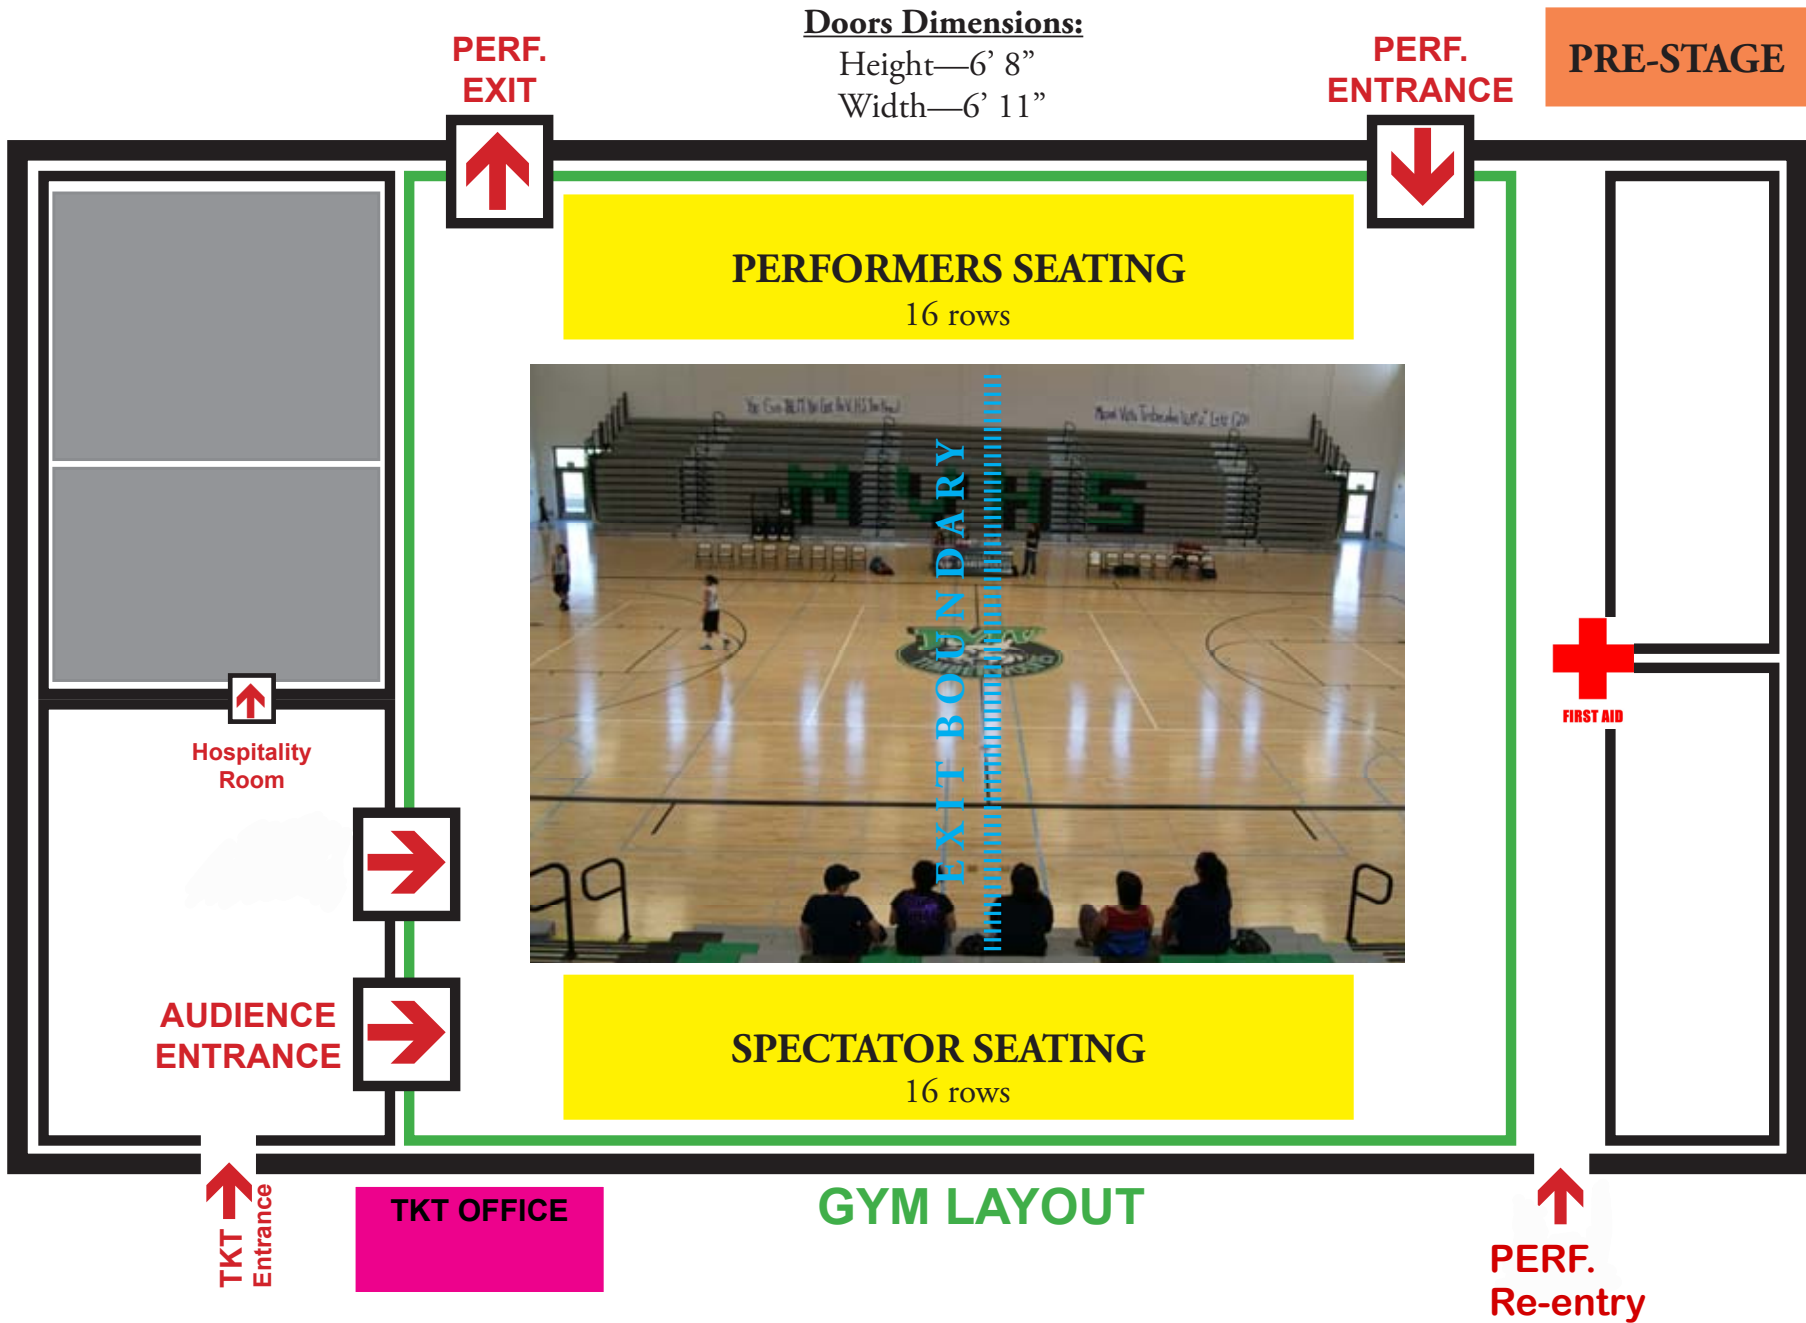

Doors Dimensions:

Height—6' 8"  
Width—6' 11"

**GYM LAYOUT**

Doors Dimensions:

Height—6' 8"  
Width—6' 11"

**GYM LAYOUT**

**RANCHO BUENA VISTA**  
AT MISSION VISTA HIGH SCHOOL

**March 4th, 2023**  
**AT MISSION VISTA HIGH SCHOOL**  
**1306 MELROSE DRIVE, OCEANSIDE, CA 92057 (off the 76 highway)**

**Floor Folding**

**PERF. EXIT**

**PERF. ENTRANCE**

**Floor Folding**

**RANCHO BUENA VISTA**  
AT MISSION VISTA HIGH SCHOOL

**AT MISSION VISTA HIGH SCHOOL**  
1306 MELROSE DRIVE, OCEANSIDE, CA 92057 (off the 76 highway)

## INSIDE THE GYM “Point of Views”

**PERFORMER**

Perspective from the Gym Floor

**SPECTATOR & JUDGES**

Perspective from the stands

**RANCHO BUENA VISTA**  
AT MISSION VISTA HIGH SCHOOL

**AT MISSION VISTA HIGH SCHOOL**  
**1306 MELROSE DRIVE, OCEANSIDE, CA 92057 (off the 76 highway)**

**PRE-STAGE**

**PERF. ENTRANCE**  
"OUTSIDE VIEW"

**PERF. ENTRANCE**  
"INSIDE VIEW"

**Doors Dimensions:**

Height—6' 8"

Width—6' 11"

NOTE: The bar in the picture will be removed for the tournament.