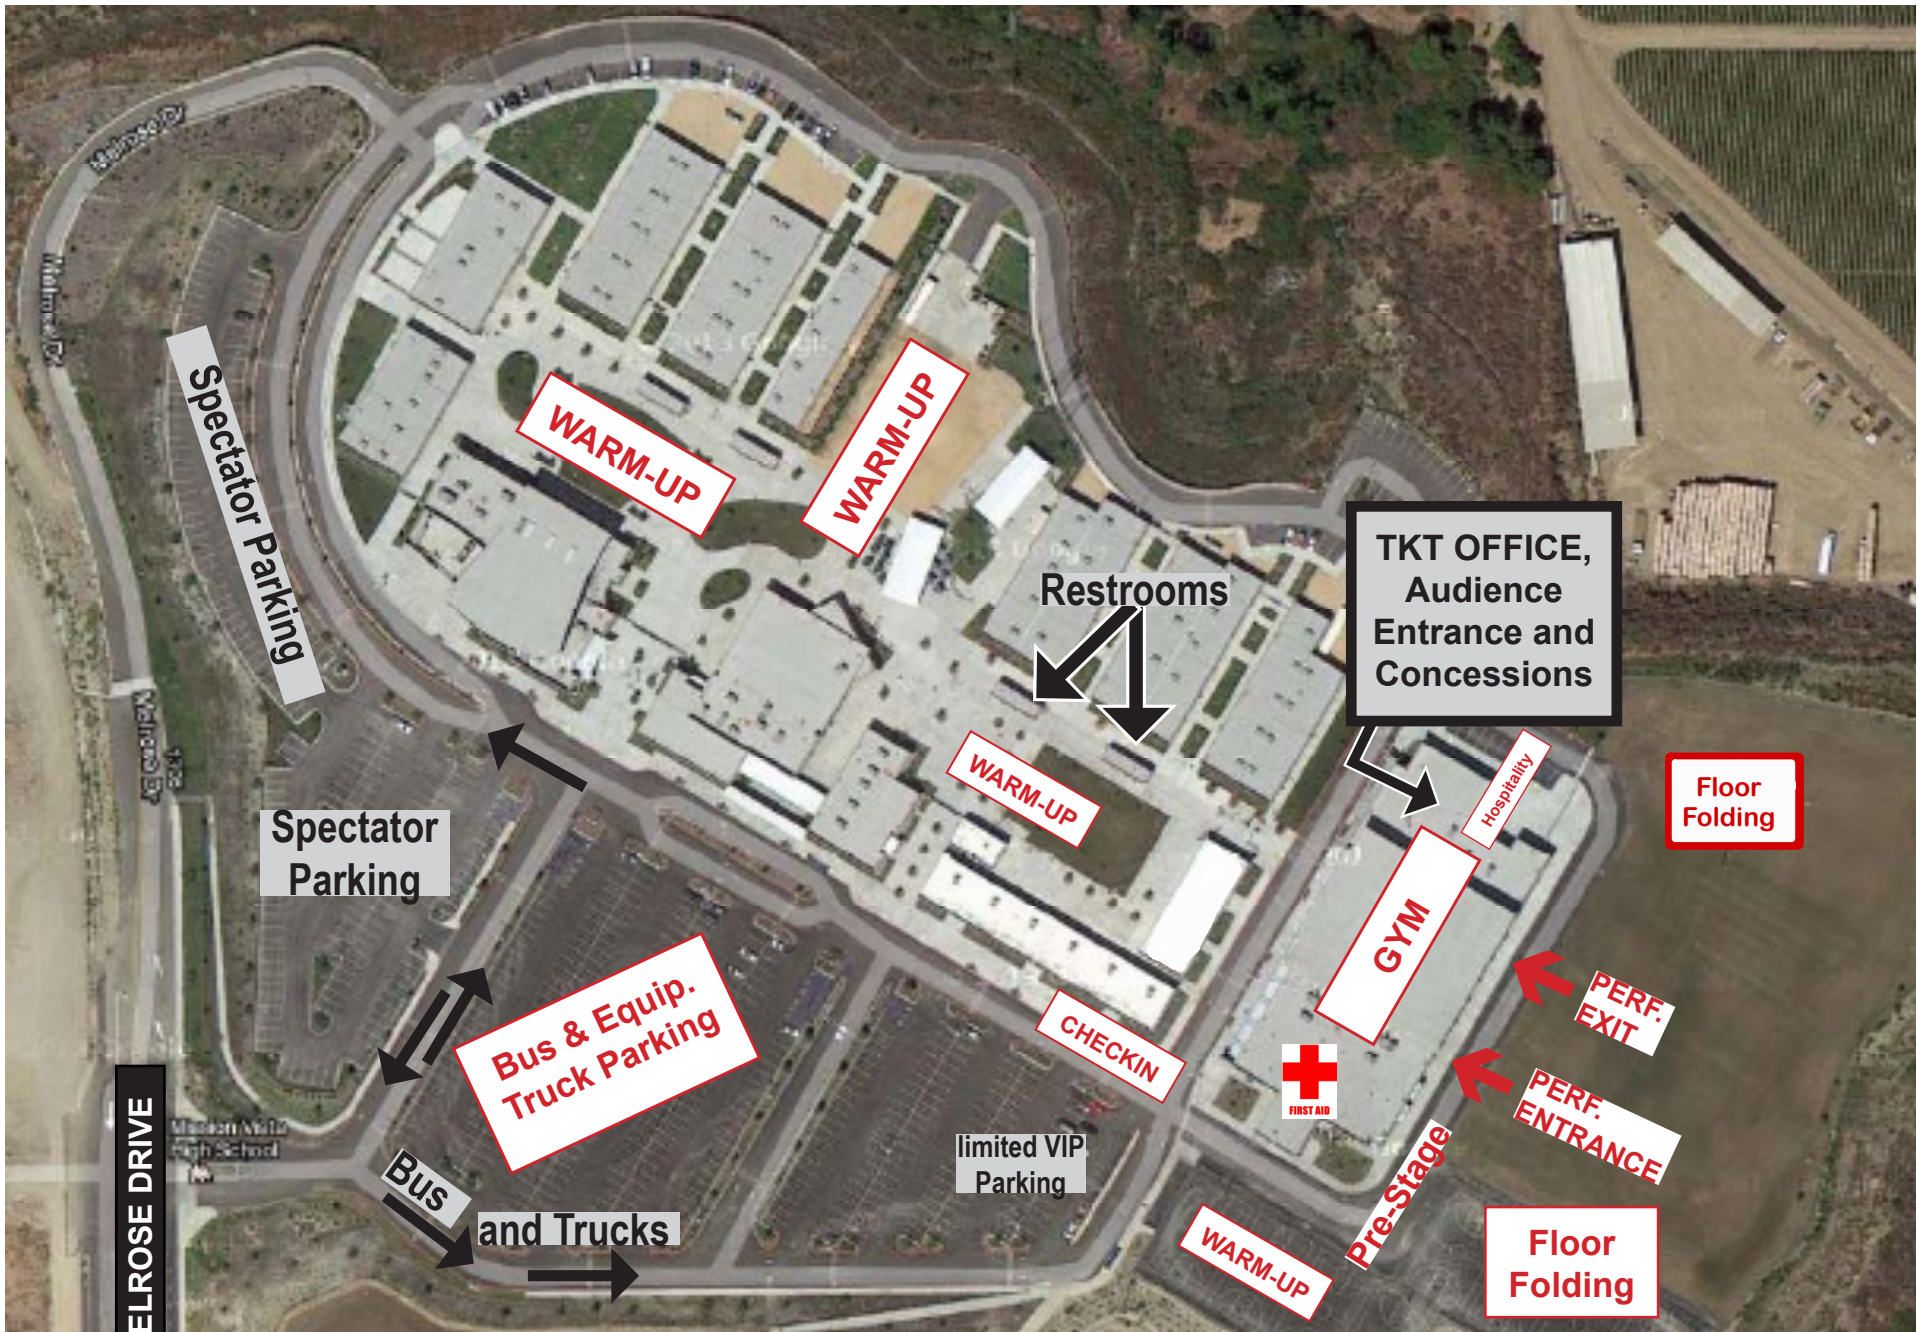

Doors Dimensions:

Height—6' 8"  
Width—6' 11"

**GYM LAYOUT**

Doors Dimensions:

Height—6' 8"  
Width—6' 11"

**GYM LAYOUT**

**RANCHO BUENA VISTA**  
AT MISSION VISTA HIGH SCHOOL

**March 4th, 2023**  
**AT MISSION VISTA HIGH SCHOOL**  
**1306 MELROSE DRIVE, OCEANSIDE, CA 92057 (off the 76 highway)**

**MELROSE DRIVE**

**HIGHWAY 76**

**Spectator Parking**

**Spectator Parking**

**Bus & Equip. Truck Parking**

**Bus and Trucks**

**WARM-UP**

**WARM-UP**

**WARM-UP**

**Restrooms**

**CHECKIN**

**WARM-UP**

**TKT OFFICE, Audience Entrance and Concessions**

**GYM**

**Pre-Stage**

**Hospitality**

**Floor Folding**

**PERF. EXIT**

**PERF. ENTRANCE**

**Floor Folding**

**RANCHO BUENA VISTA**  
AT MISSION VISTA HIGH SCHOOL

**AT MISSION VISTA HIGH SCHOOL**  
1306 MELROSE DRIVE, OCEANSIDE, CA 92057 (off the 76 highway)