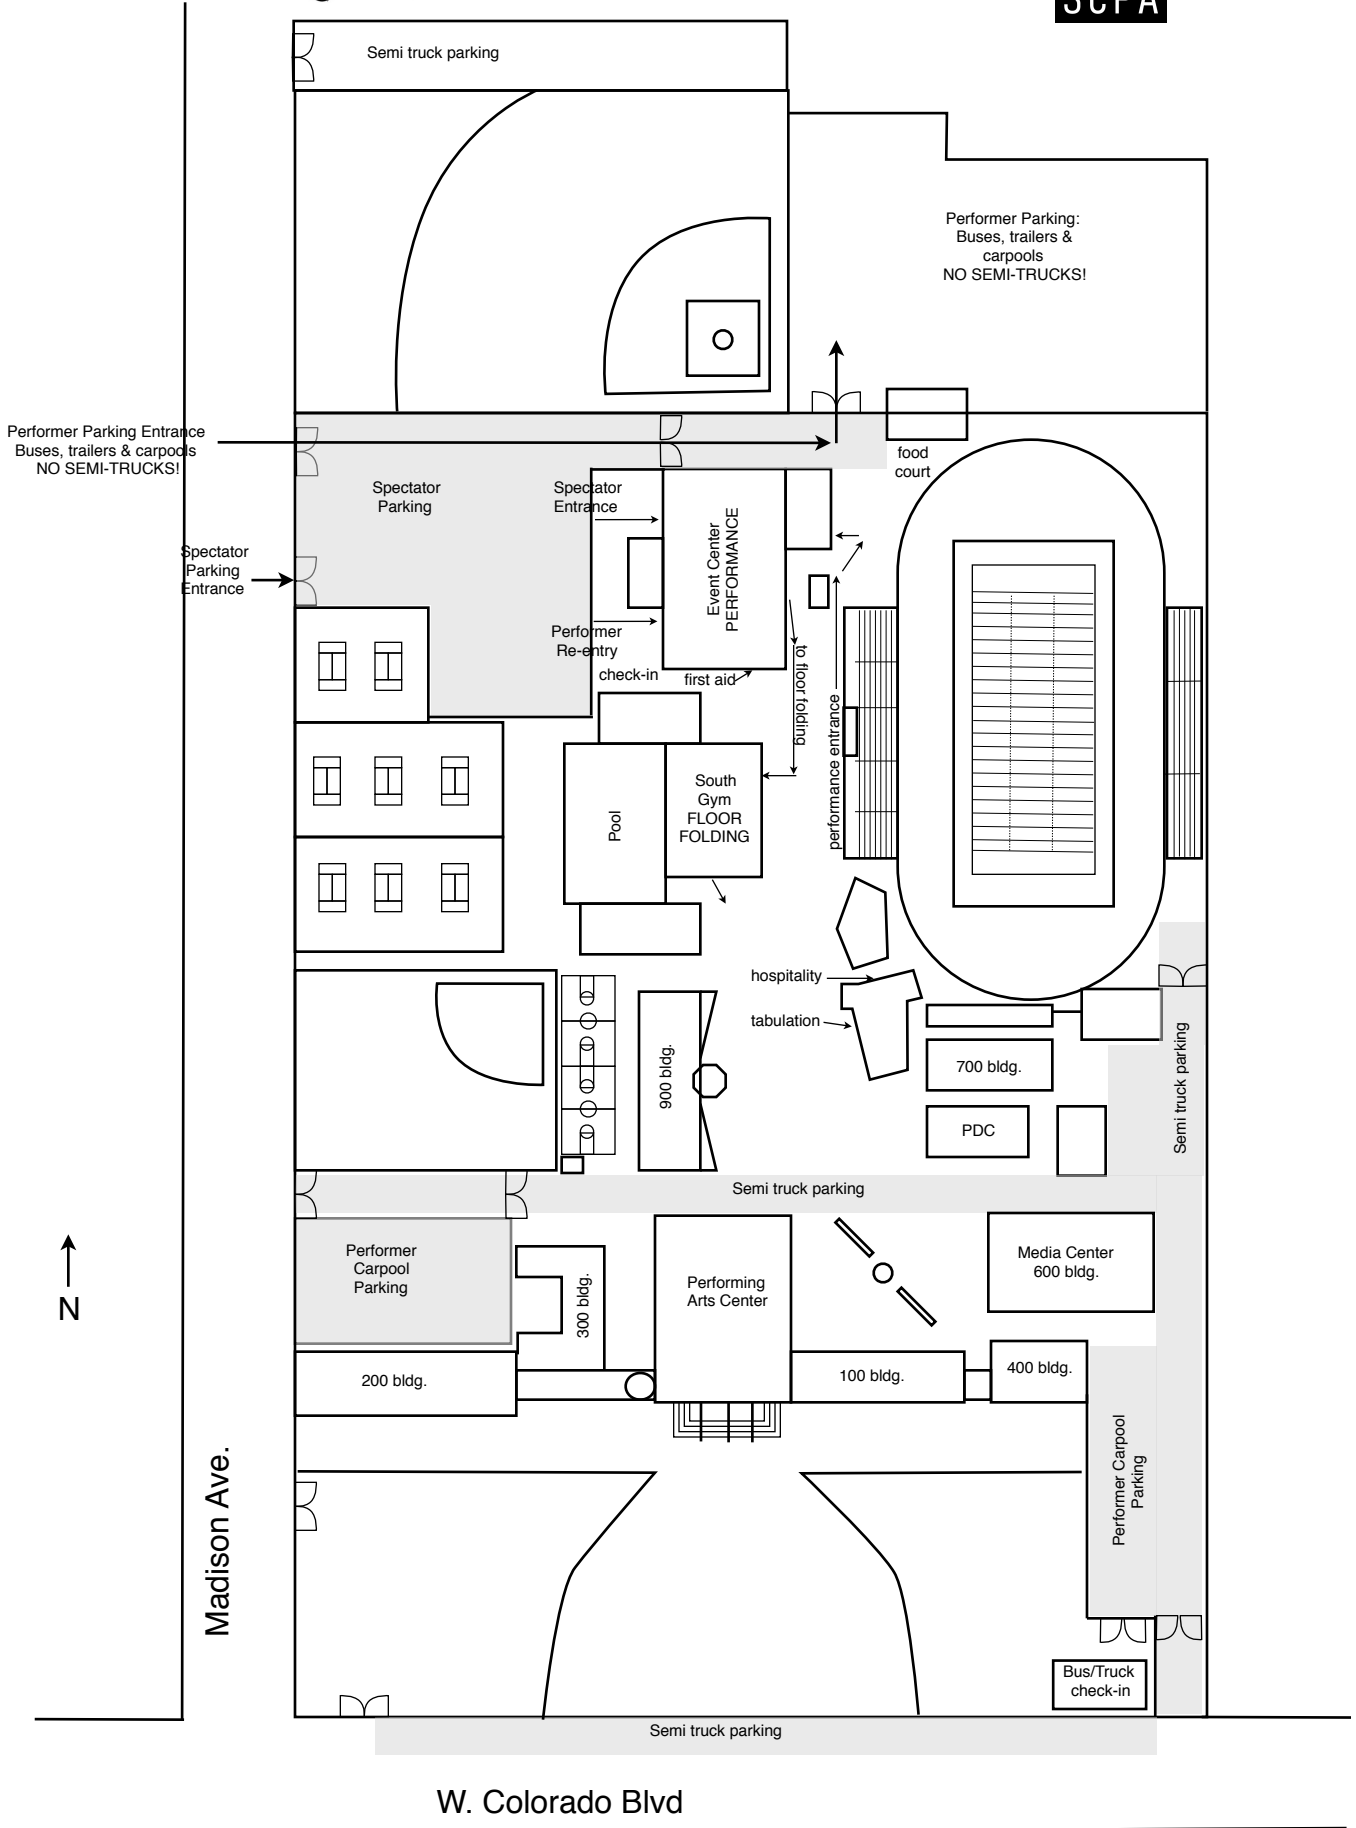

Performance Schedule (as of 03/01/23)

CLASS	UNIT	PERFORM
-------	------	---------

Southern California Percussion Alliance

Monrovia HS Updated

Monrovia High School - Campus Map
 SCPA Regional- Saturday

Madison Ave.