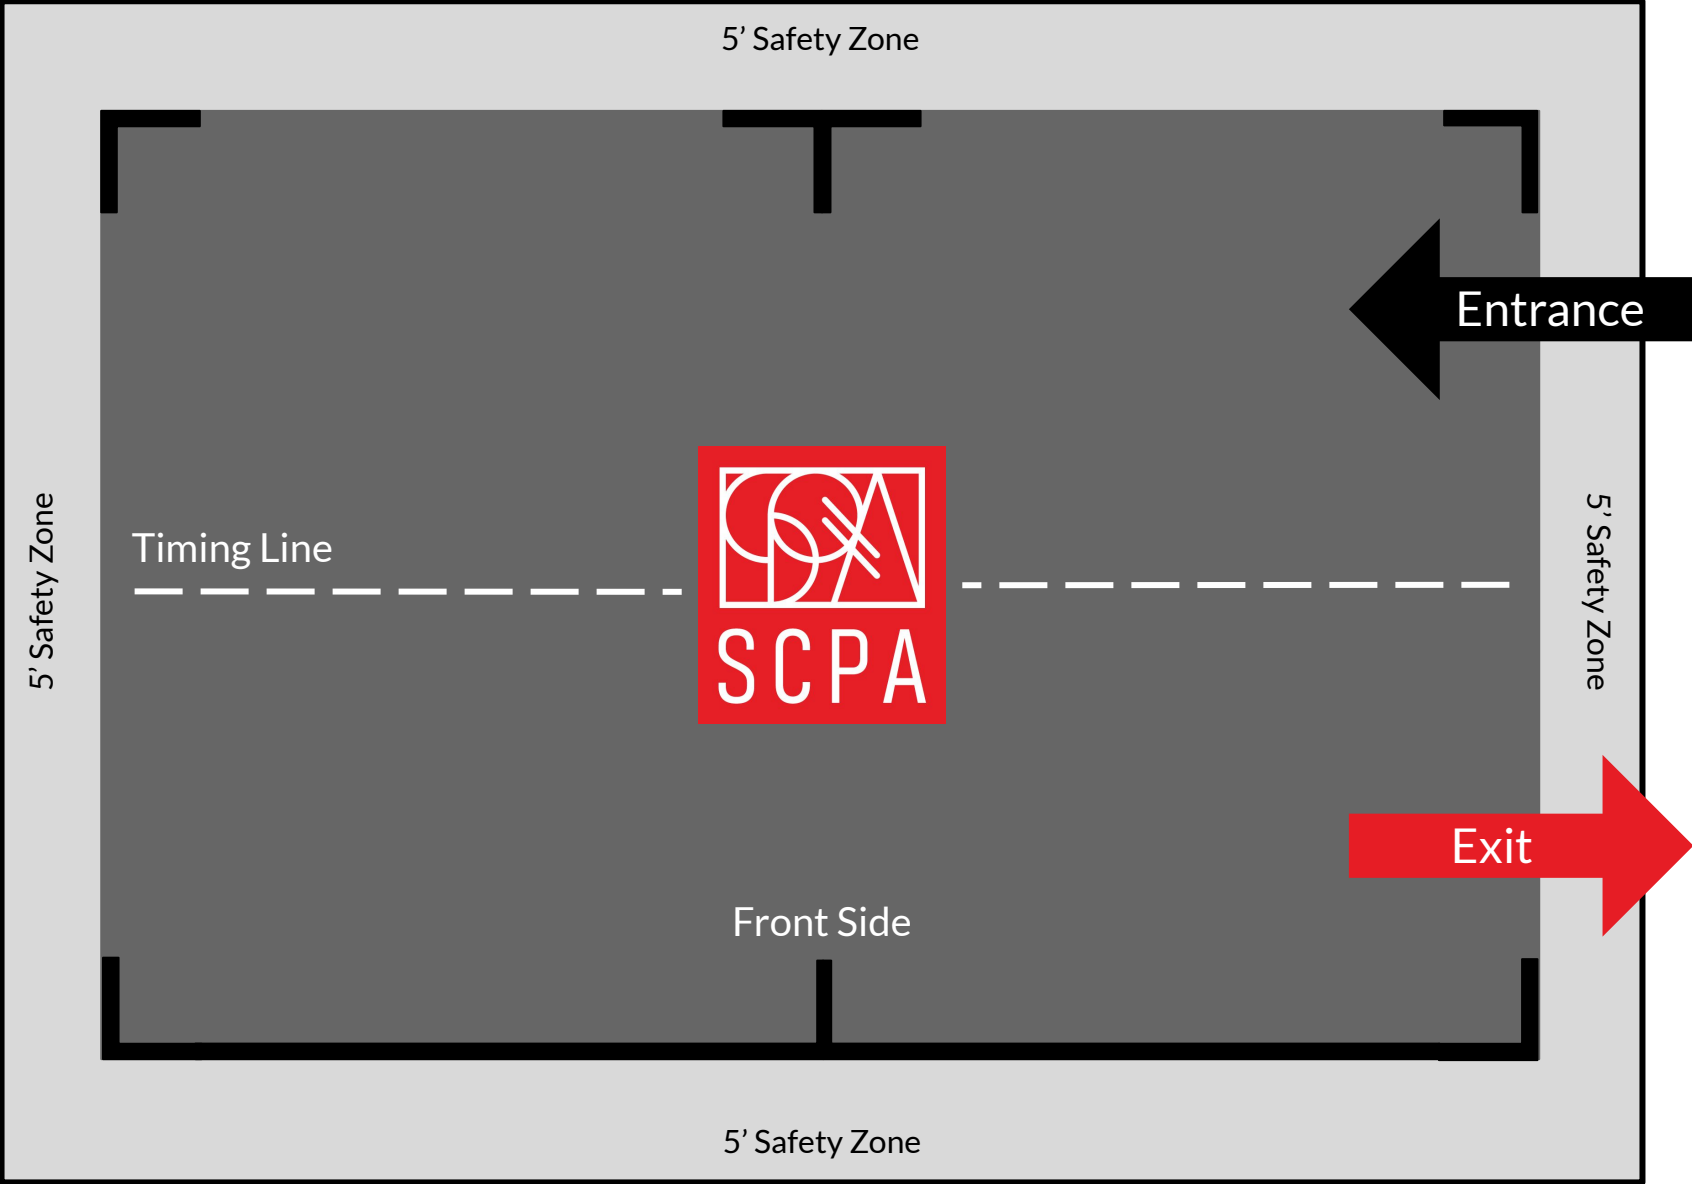

Southern California Percussion Alliance

Monrovia HS Updated