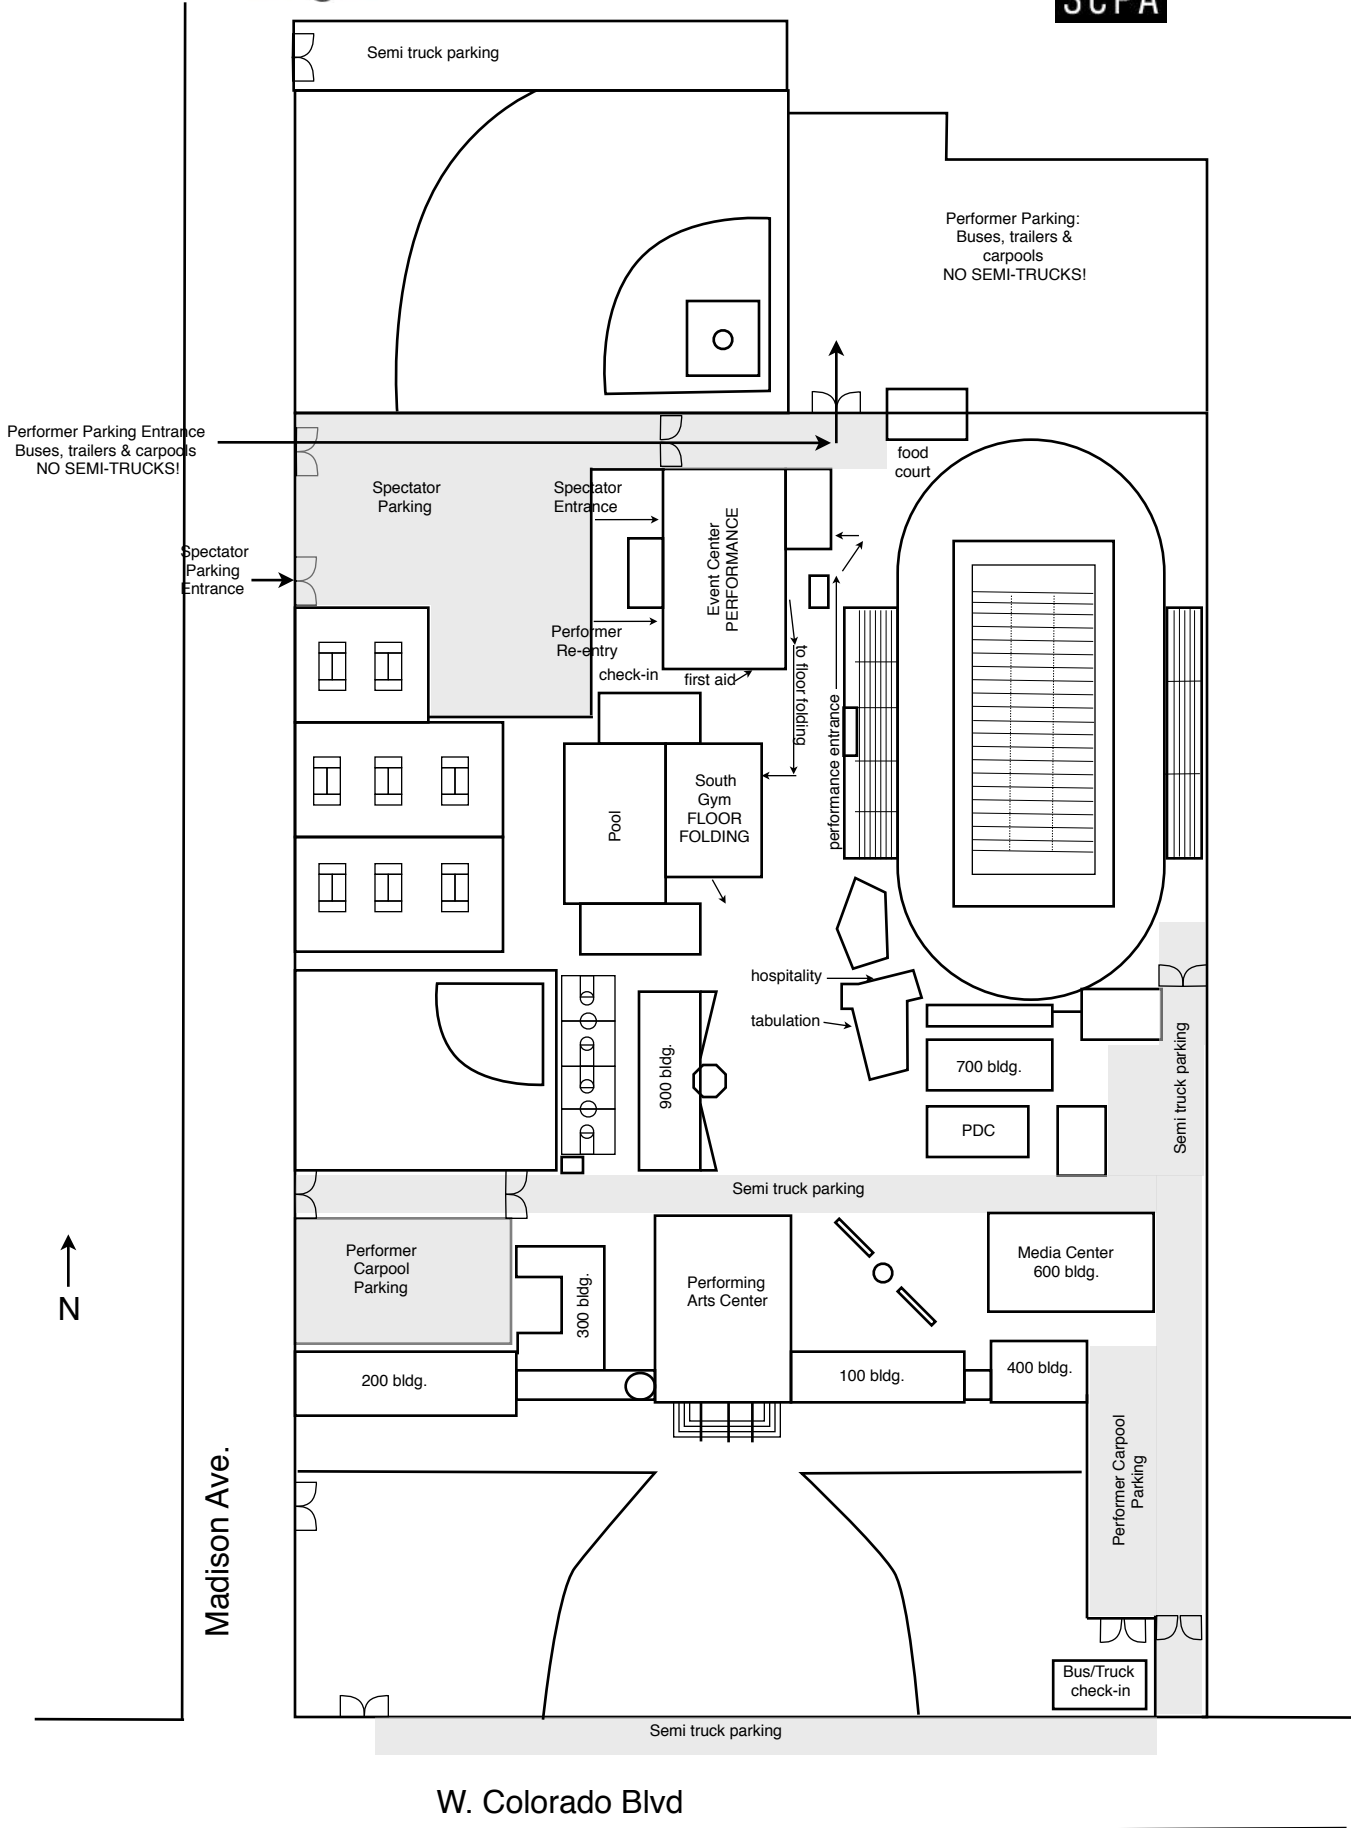

Monrovia High School - Campus Map
SCPA Regional- Saturday

Madison Ave.

Semi truck parking

W. Colorado Blvd