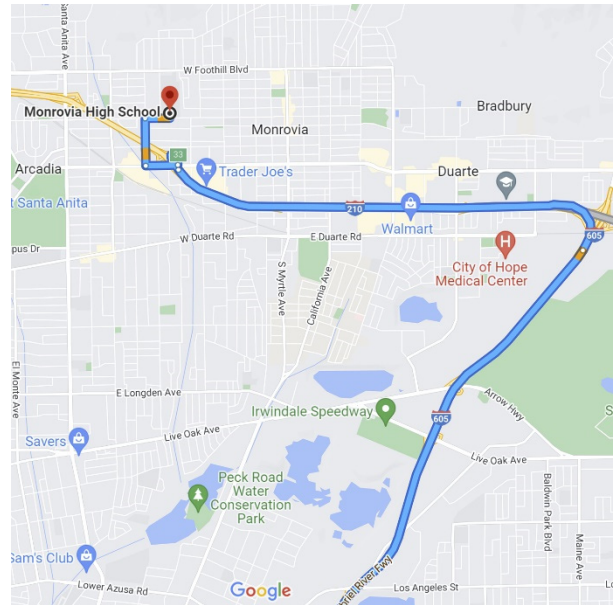

***** Please keep in mind, no schedule is sacred and always subject to change!!!**

DIRECTIONS FROM TRABUCO HILLS HIGH SCHOOL

Monrovia High School 845 West Colorado Boulevard Monrovia, California 91016

Distance: 56.7 miles Approximate Travel Time: 57 mins

Via The Toll Roads

- Take SR-241 Toll Road North towards Riverside
- The Tomato Springs Toll Plaza is \$4.12 and the Windy Ridge Toll Plaza is \$4.31
- Take SR-91 Freeway East towards Riverside
- Take SR-71 Freeway North
- Take SR-57 Freeway North
- Take I-210 Freeway West
- Exit Huntington Drive towards Arcadia
- Turn left on Huntington Drive
- Turn left on Monterey Avenue
- Turn left on Colorado Boulevard
- Monrovia High School will be on your right-hand side

Without The Toll Roads

- Take I-5 Freeway North towards Santa Ana
- Take SR-57 Freeway North
- Take I-210 Freeway West
- Exit Huntington Drive towards Arcadia
- Turn left on Huntington Drive
- Turn left on Monterey Avenue
- Turn left on Colorado Boulevard
- Monrovia High School will be on your right-hand side

Monrovia High School - Campus Map
 SCPA Regional- Saturday

Madison Ave.

Semi truck parking

W. Colorado Blvd

Monrovia High School - Campus Map
 SCPA Regional- Sunday

W. Colorado Blvd