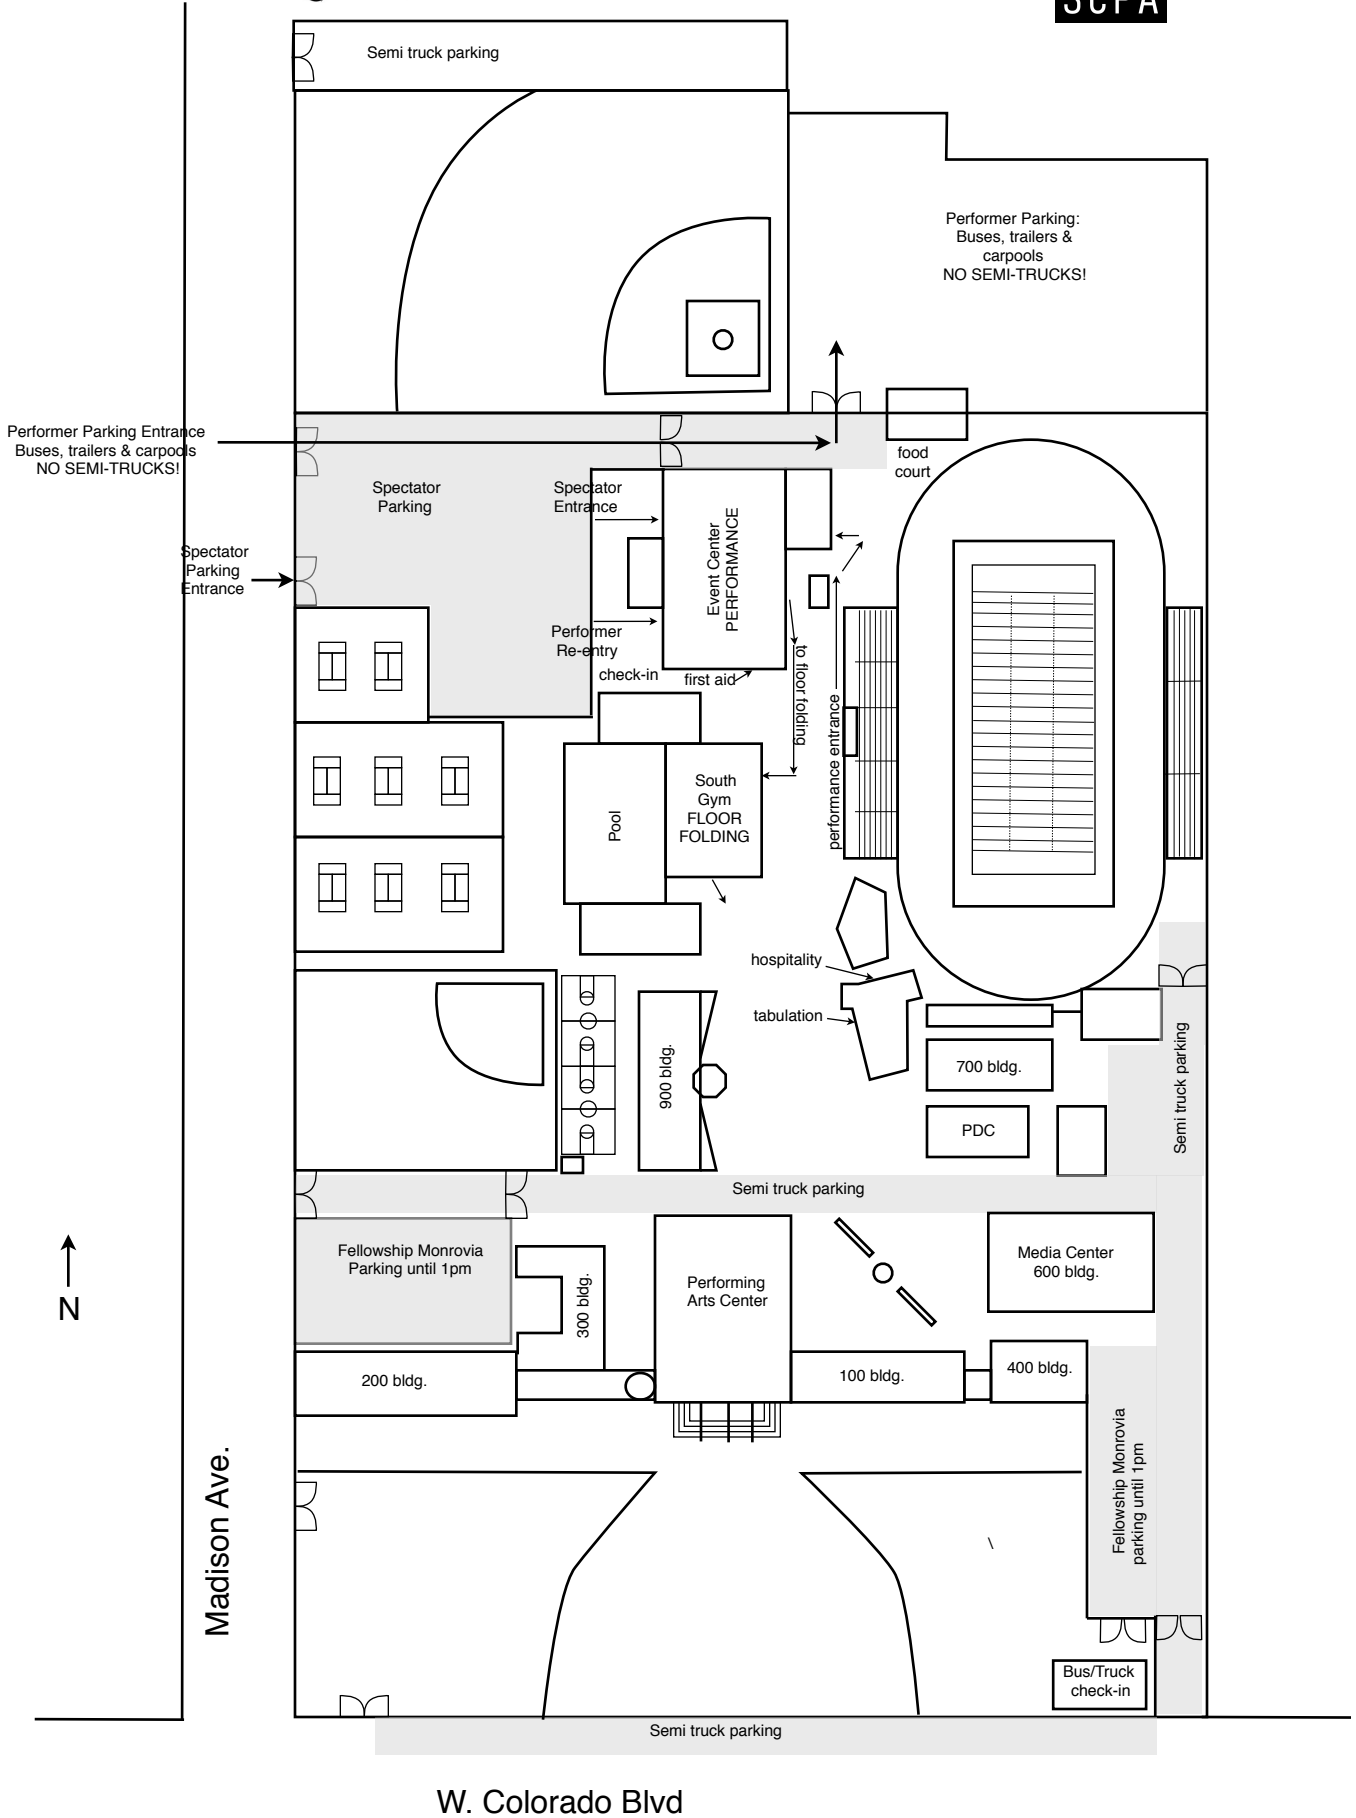

Monrovia High School - Campus Map
SCPA Regional- Sunday