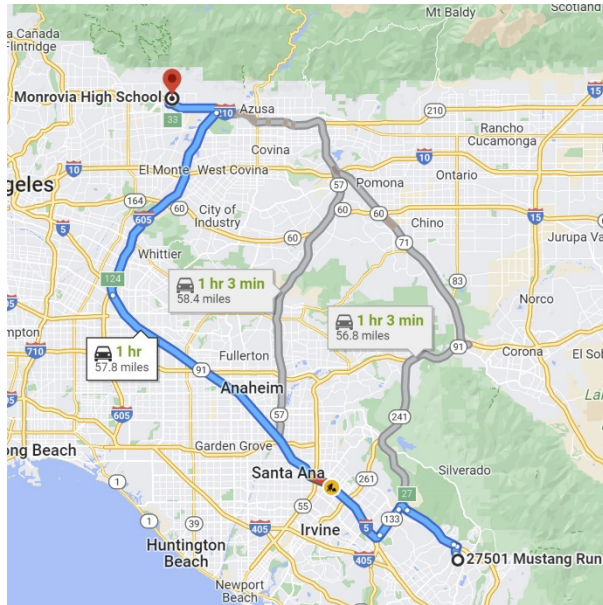

***** Please keep in mind, no schedule is sacred and always subject to change!!!**

DIRECTIONS FROM TRABUCO HILLS HIGH SCHOOL

Monrovia High School 845 West Colorado Boulevard Monrovia, California 91016

Distance: 56.7 miles Approximate Travel Time: 57 mins

Via The Toll Roads

- Take SR-241 Toll Road North towards Riverside
- The Tomato Springs Toll Plaza is \$4.12 and the Windy Ridge Toll Plaza is \$4.31
- Take SR-91 Freeway East towards Riverside
- Take SR-71 Freeway North
- Take SR-57 Freeway North
- Take I-210 Freeway West
- Exit Huntington Drive towards Arcadia
- Turn left on Huntington Drive
- Turn left on Monterey Avenue
- Turn left on Colorado Boulevard
- Monrovia High School will be on your right-hand side

Without The Toll Roads

- Take I-5 Freeway North towards Santa Ana
- Take SR-57 Freeway North
- Take I-210 Freeway West
- Exit Huntington Drive towards Arcadia
- Turn left on Huntington Drive
- Turn left on Monterey Avenue
- Turn left on Colorado Boulevard
- Monrovia High School will be on your right-hand side

Monrovia High School - Campus Map
 SCPA Regional- Saturday

Madison Ave.

Semi truck parking

W. Colorado Blvd

Monrovia High School - Campus Map
 SCPA Regional- Sunday

W. Colorado Blvd