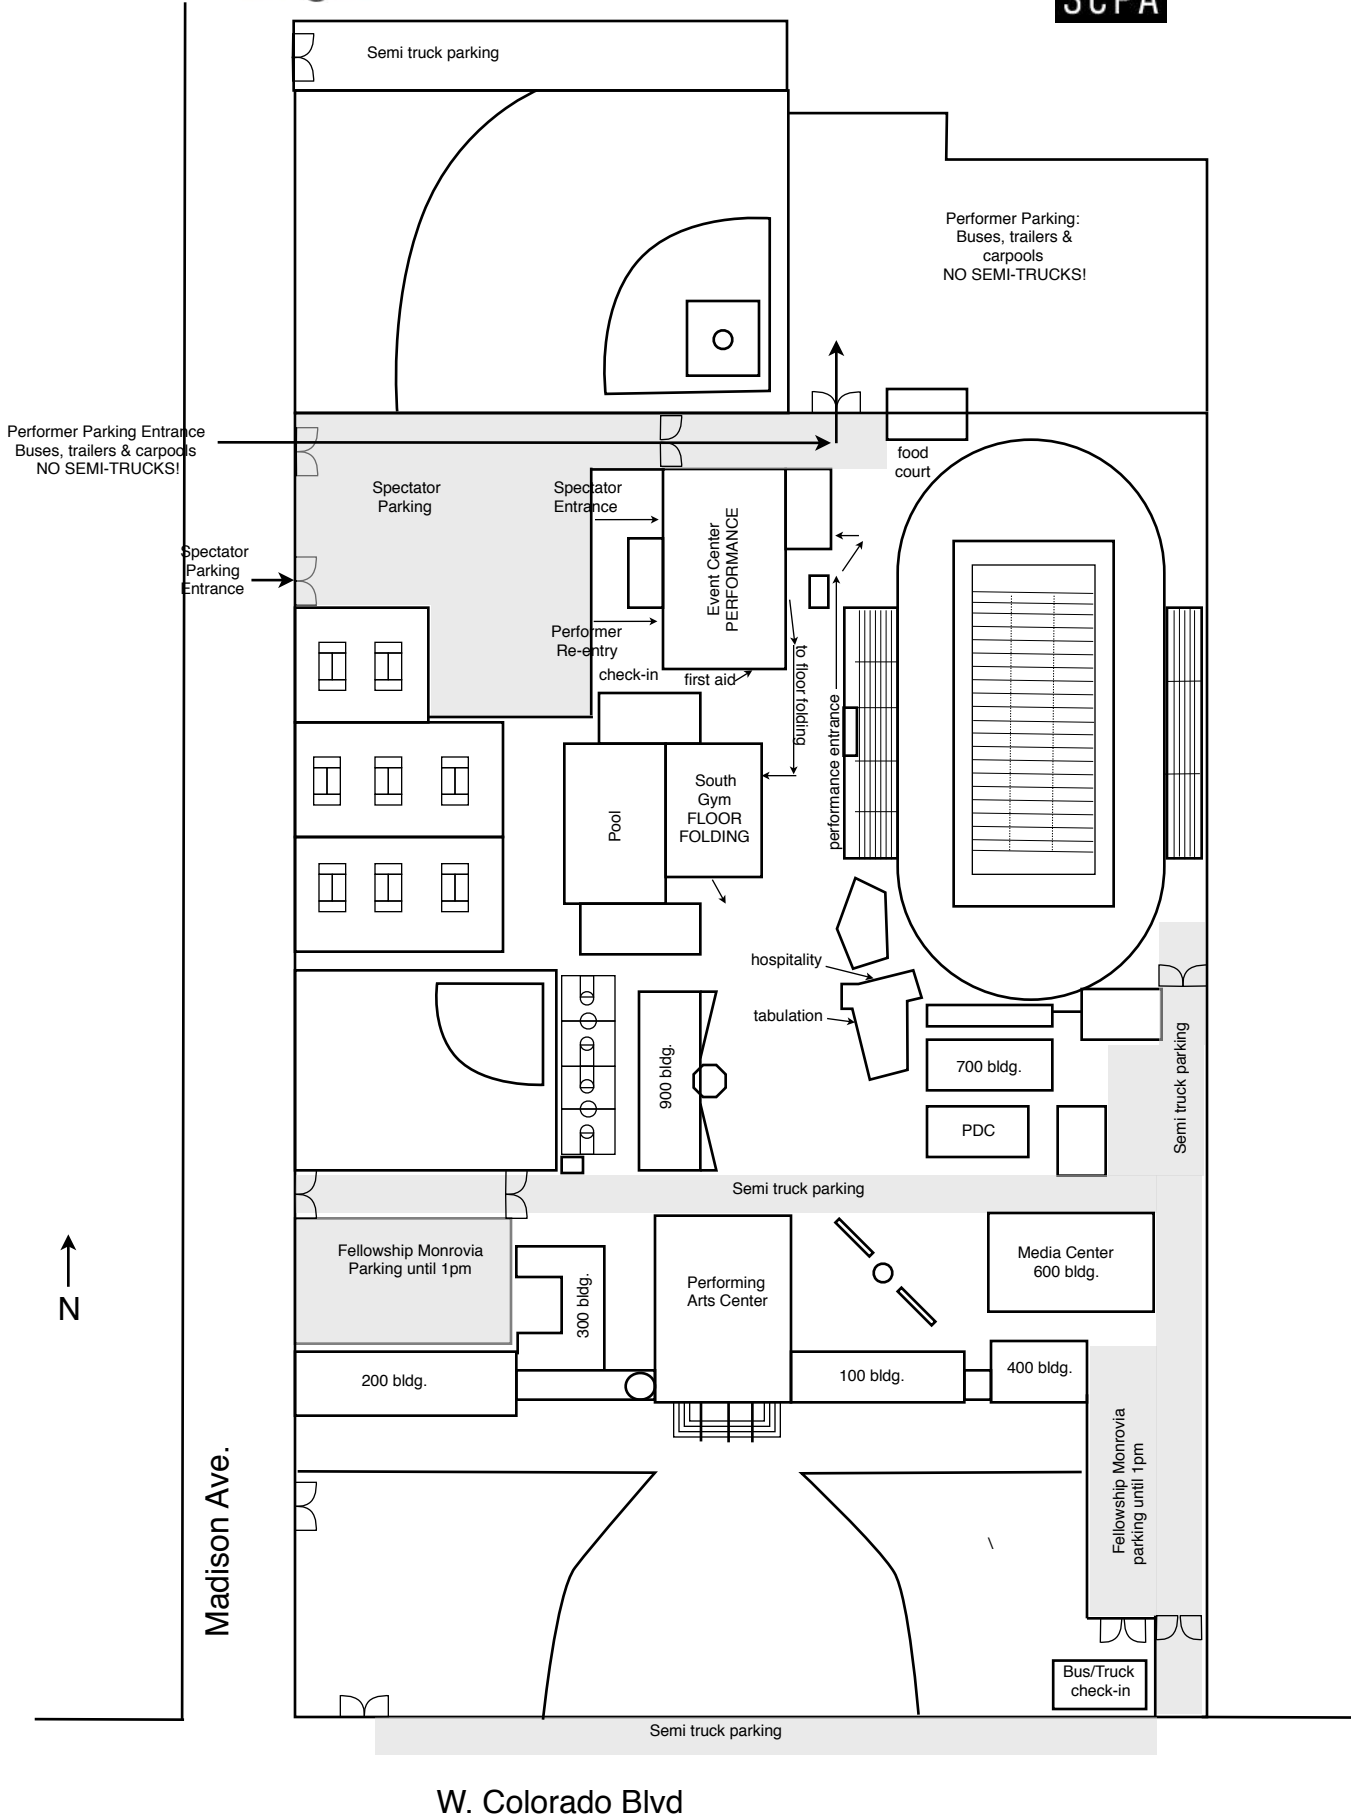

Monrovia High School - Campus Map
SCPA Regional- Sunday

W. Colorado Blvd