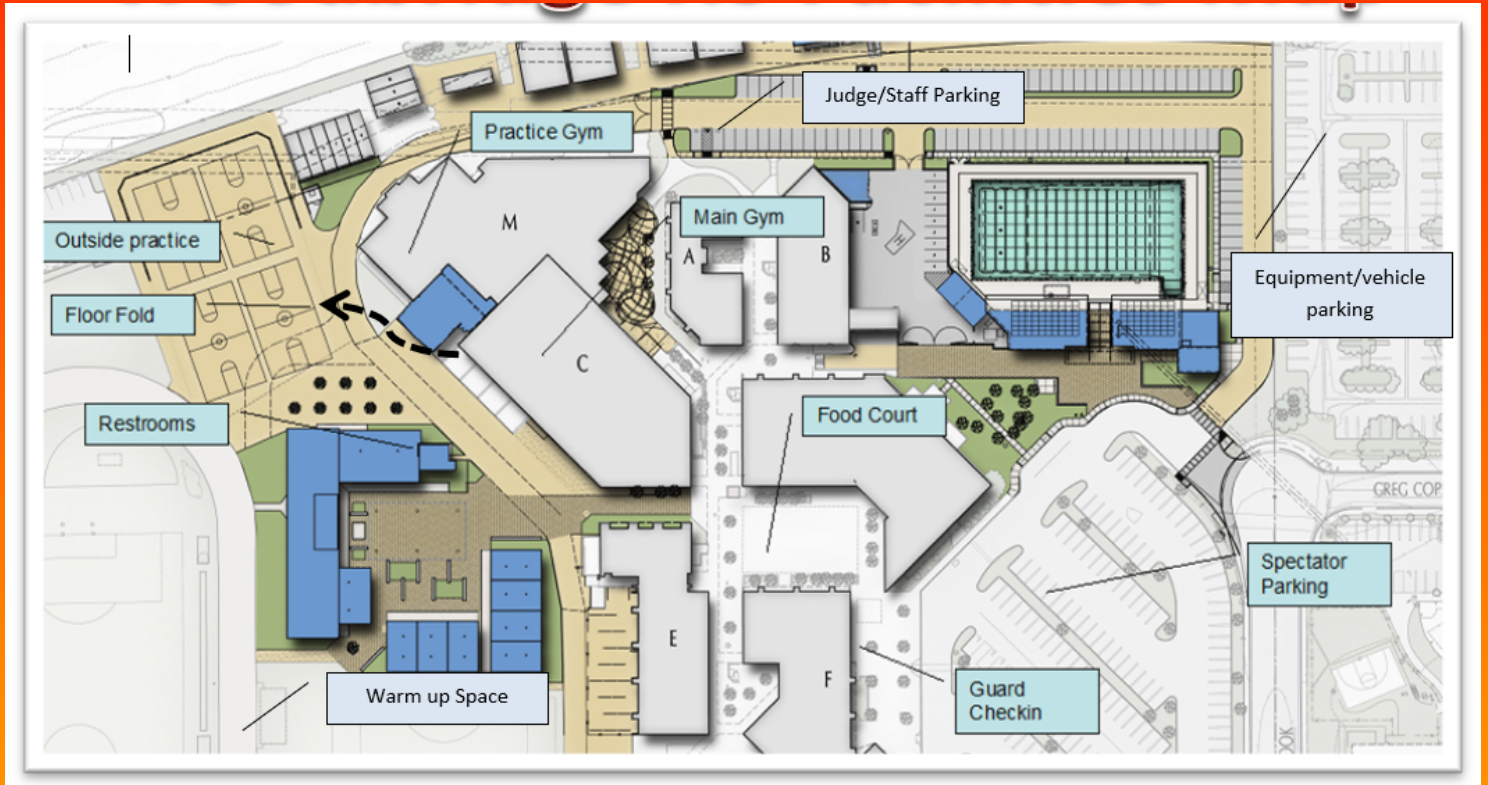

Performer
Exit

Performer
Entry

Judges/Spectator
Seating

WOODBRIIDGE HIGH SCHOOL SHOW

Stand to Stand —70' feet (floor space from

front stands to back stands)

Wall to Wall—97' feet (width)

Judge's Side Stands—11 rows

Guard Seating - 11 rows

Doors (Approx.)

Height— 82"

Width— 78"

WOODBIDGE HIGH SCHOOL SHOW

Outside Practice Area

Ceiling View

Guard View to GE Area

11 ROWS

WOODBIDGE HIGH SCHOOL SHOW

Outdoor Guard Entrance
Approach

Outside Guard Entrance Doors

Guard Entrance
Doors

WOODBIDGE HIGH SCHOOL SHOW

Guard Exit Doors

Guard Exit Area

Exit Area—Bar will be removed

WOODBIDGE HIGH SCHOOL SHOW

WOODBIDGE HIGH SCHOOL

SHOW

Woodbridge High School

RAIN PLAN