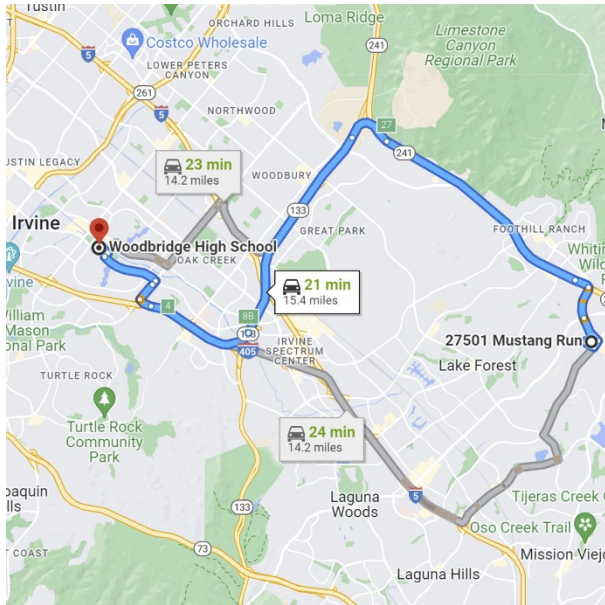

Sunday, April 2, 2023
2023 Woodbridge High School Show
@ Woodbridge High School in Irvine, California
Winter Guard Association of Southern California (WGASC)

ITINERARY

TIME	EVENT
8:30 AM	Report (<i>In Costume, Hair and Make-Up Done</i>)
9:00 AM	Rehearsal Begins
11:30 AM	Rehearsal Ends
12:00 PM	Load Trailer
12:30 PM	Lunch (<i>bring your own lunch</i>)
1:45 PM	Load Bus
2:00 PM	Depart from Trabuco Hills High School
2:45 PM	Arrive at Woodbridge High School Check-in / Restroom
2:50 PM	Move Props & Equipment to Staging
3:20 PM	Line-up
3:25 PM	Depart for warm-up
3:30 PM	Warm-Up
5:05 PM	Depart from warm-up
5:15 PM	Ready Door
5:29 PM	Performance
5:35 PM	Fold Floor / Load Truck Dinner (<i>bring your own dinner</i>)
6:15 PM	Return to the gymnasium
6:45 PM	Awards
7:15 PM	Depart from Woodbridge High School
7:45 PM	Approximate Arrival at Trabuco Hills High School
7:50 PM	Unload Equipment and Clean-Up
8:15 PM	Approximate Dismissal

REMINDERS

- All SVUSD and Music Program expectations and policies apply while traveling to/from and at the show site.

***** Please keep in mind, no schedule is sacred and always subject to change!!!**

DIRECTIONS FROM TRABUCO HILLS HIGH SCHOOL

Woodbridge High School 2 Meadowbrook Irvine, California 92604

Total Distance: 15.2 miles, Total Travel Time: 22 mins

- Take I-405 Freeway North
- Exit Jeffrey Road and turn right
- Turn left on Alton Parkway
- Woodbridge High School will be on your right-hand side