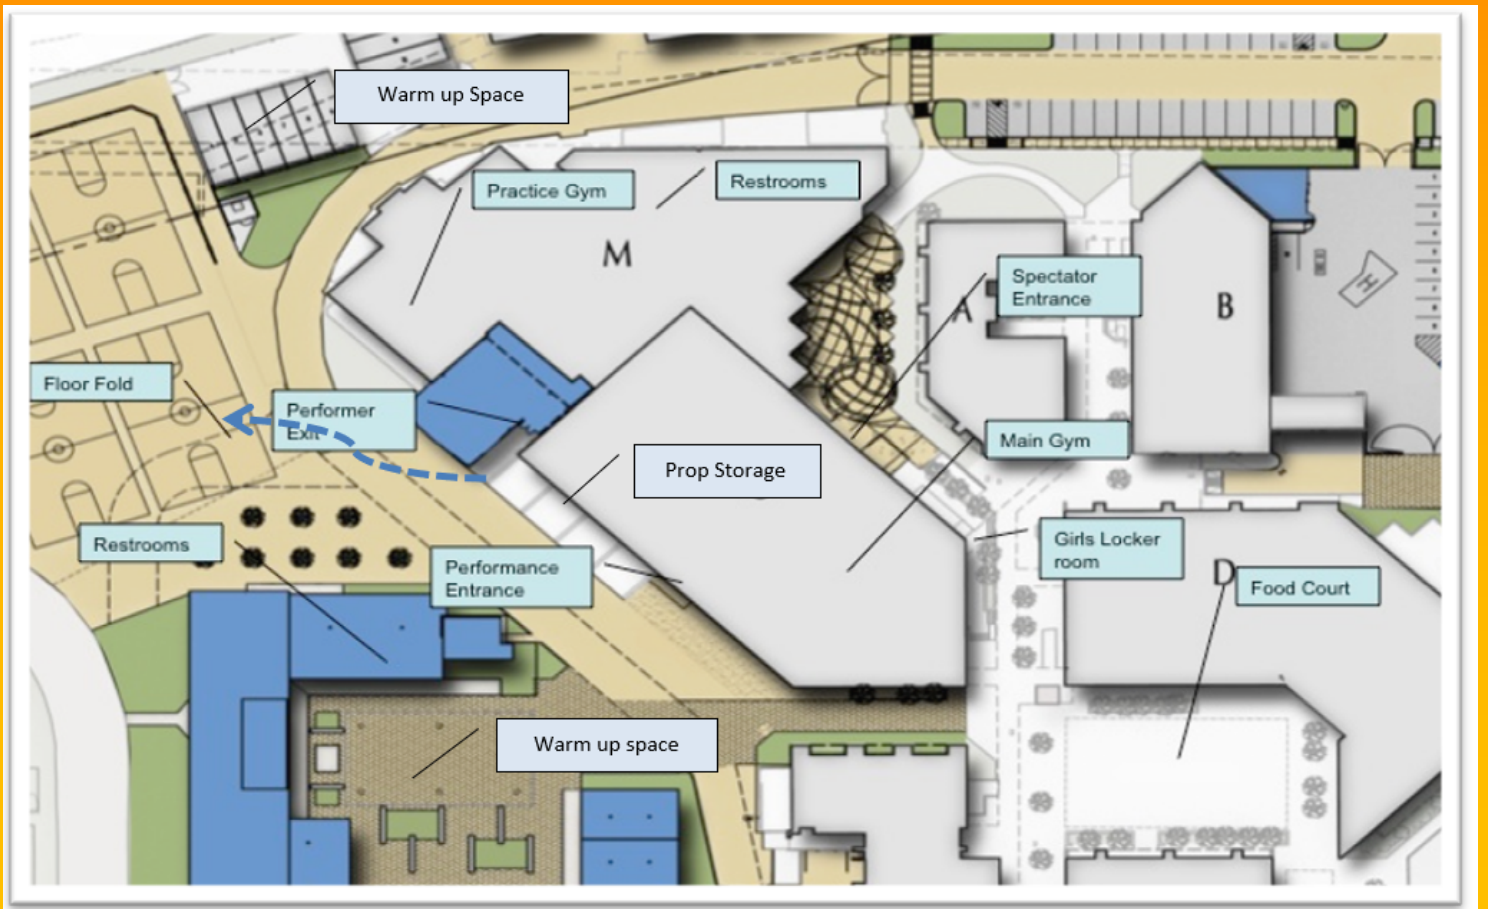

Performer
Exit

Performer
Entry

Judges/Spectator
Seating

WOODBRIIDGE HIGH SCHOOL SHOW

Stand to Stand —70' feet (floor space from

front stands to back stands)

Wall to Wall—97' feet (width)

Judge's Side Stands—11 rows

Guard Seating - 11 rows

Doors (Approx.)

Height— 82"

Width— 78"

WOODBIDGE HIGH SCHOOL SHOW

Outside Practice Area

Ceiling View

Guard View to GE Area

11 ROWS

WOODBIDGE HIGH SCHOOL SHOW

Outdoor Guard Entrance
Approach

Outside Guard Entrance Doors

Guard Entrance
Doors

WOODBIDGE HIGH SCHOOL SHOW

Guard Exit Doors

Guard Exit Area

Exit Area—Bar will be removed

WOODBIDGE HIGH SCHOOL SHOW

WOODBIDGE HIGH SCHOOL

SHOW

Woodbridge High School

RAIN PLAN