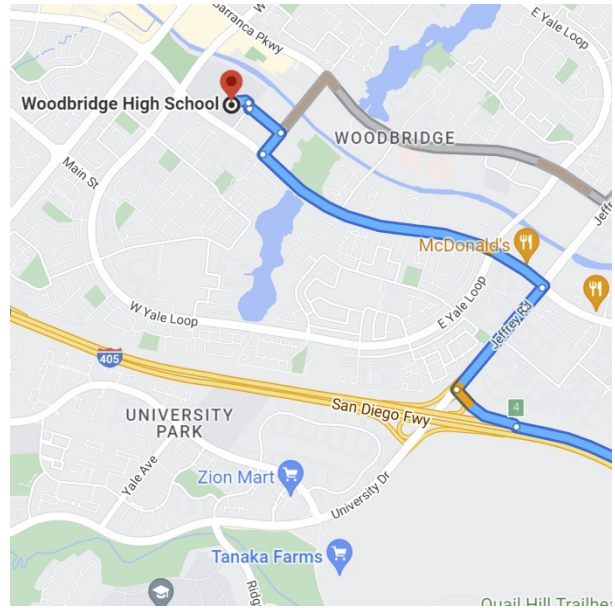

Sunday, April 2, 2023
2023 Woodbridge High School Show
@ Woodbridge High School in Irvine, California
Winter Guard Association of Southern California (WGASC)

ITINERARY

TIME	EVENT
8:30 AM	Report (<i>In Costume, Hair and Make-Up Done</i>)
9:00 AM	Rehearsal Begins
11:30 AM	Rehearsal Ends
12:00 PM	Load Trailer
12:30 PM	Lunch (<i>bring your own lunch</i>)
1:45 PM	Load Bus
2:00 PM	Depart from Trabuco Hills High School
2:45 PM	Arrive at Woodbridge High School Check-in / Restroom
2:50 PM	Move Props & Equipment to Staging
3:20 PM	Line-up
3:25 PM	Depart for warm-up
3:30 PM	Warm-Up
5:05 PM	Depart from warm-up
5:15 PM	Ready Door
5:29 PM	Performance
5:35 PM	Fold Floor / Load Truck Dinner (<i>bring your own dinner</i>)
6:15 PM	Return to the gymnasium
6:45 PM	Awards
7:15 PM	Depart from Woodbridge High School
7:45 PM	Approximate Arrival at Trabuco Hills High School
7:50 PM	Unload Equipment and Clean-Up
8:15 PM	Approximate Dismissal

REMINDERS

- All SVUSD and Music Program expectations and policies apply while traveling to/from and at the show site.

***** Please keep in mind, no schedule is sacred and always subject to change!!!**

DIRECTIONS FROM TRABUCO HILLS HIGH SCHOOL

Woodbridge High School 2 Meadowbrook Irvine, California 92604

Total Distance: 15.2 miles, Total Travel Time: 22 mins

- Take I-405 Freeway North
- Exit Jeffrey Road and turn right
- Turn left on Alton Parkway
- Woodbridge High School will be on your right-hand side