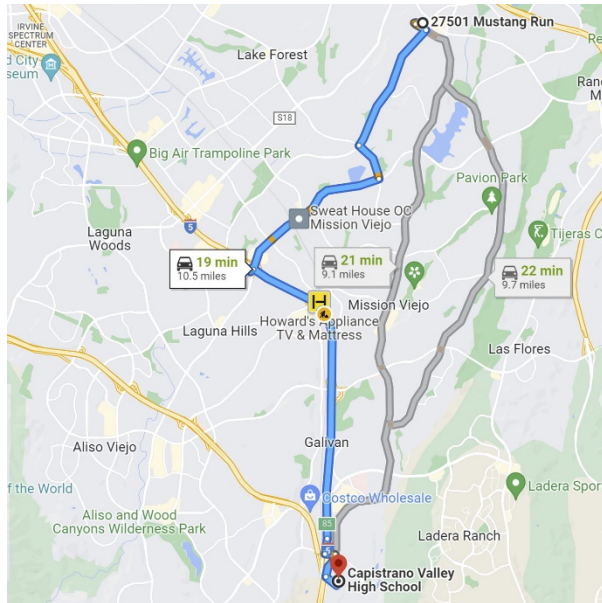

DIRECTIONS FROM TRABUCO HILLS HIGH SCHOOL

Capistrano Valley High School

26301 Via Escolar

Mission Viejo, California 92692

Distance: 10.7 miles Approximate Travel Time: 22 mins

- Take Mustang Run and turn right on Marguerite Parkway
- Pass Avery Parkway
- Turn left on Via Escolar
- Capistrano Valley High School will be on your left-hand side