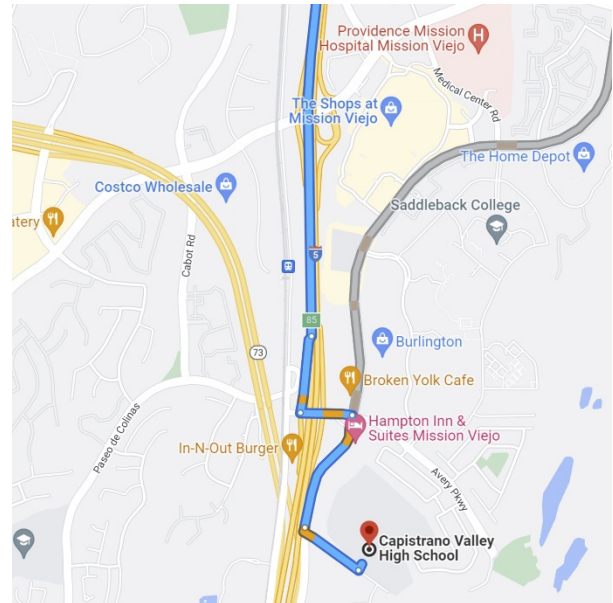

DIRECTIONS FROM TRABUCO HILLS HIGH SCHOOL

Capistrano Valley High School

26301 Via Escolar

Mission Viejo, California 92692

Distance: 10.7 miles Approximate Travel Time: 22 mins

- Take Mustang Run and turn right on Marguerite Parkway
- Pass Avery Parkway
- Turn left on Via Escolar
- Capistrano Valley High School will be on your left-hand side