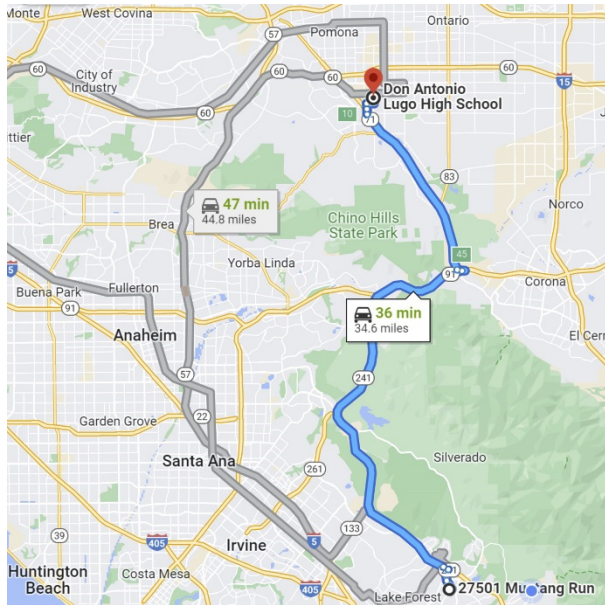

***** Please keep in mind, no schedule is sacred and always subject to change!!!**

DIRECTIONS FROM TRABUCO HILLS HIGH SCHOOL

Don Antonio Lugo High School 13400 Pipeline Avenue Chino, California 91710

Total Distance: 35.4 miles, Total Travel Time: 36 mins

Via The Toll Roads

- Take SR-241 Toll Road North towards Riverside
- The Tomato Springs Toll Plaza is \$4.20 and the Windy Ridge Toll Plaza is \$4.40
- Take SR-91 Freeway East towards Riverside
- Take the SR-71 Freeway North
- Exit Chino Avenue (exit 11) and turn right
- Turn right on Pipeline Avenue
- Don Antonio Lugo High School will be on your right-hand side

Without The Toll Roads

- Take I-5 Freeway North towards Santa Ana
- Take SR-55 Freeway North
- Take SR-91 Freeway East towards Riverside
- Take the SR-71 Freeway North
- Exit Chino Avenue (exit 11) and turn right
- Turn right on Pipeline Avenue
- Don Antonio Lugo High School will be on your right-hand side