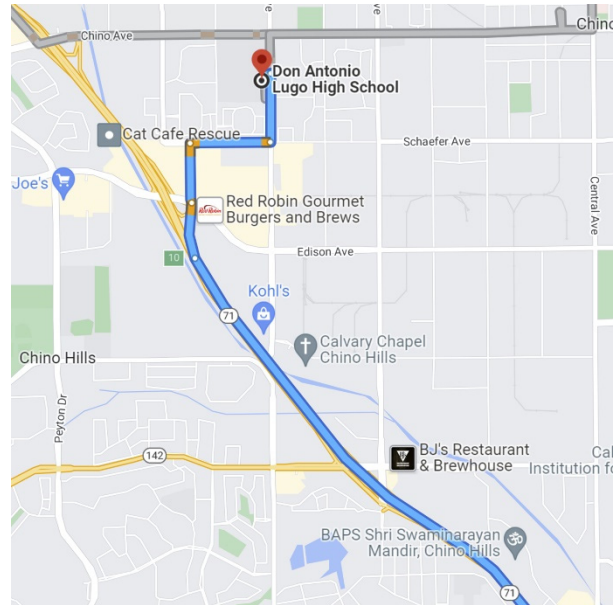

***** Please keep in mind, no schedule is sacred and always subject to change!!!**

DIRECTIONS FROM TRABUCO HILLS HIGH SCHOOL

Don Antonio Lugo High School 13400 Pipeline Avenue Chino, California 91710

Total Distance: 35.4 miles, Total Travel Time: 36 mins

Via The Toll Roads

- Take SR-241 Toll Road North towards Riverside
- The Tomato Springs Toll Plaza is \$4.20 and the Windy Ridge Toll Plaza is \$4.40
- Take SR-91 Freeway East towards Riverside
- Take the SR-71 Freeway North
- Exit Chino Avenue (exit 11) and turn right
- Turn right on Pipeline Avenue
- Don Antonio Lugo High School will be on your right-hand side

Without The Toll Roads

- Take I-5 Freeway North towards Santa Ana
- Take SR-55 Freeway North
- Take SR-91 Freeway East towards Riverside
- Take the SR-71 Freeway North
- Exit Chino Avenue (exit 11) and turn right
- Turn right on Pipeline Avenue
- Don Antonio Lugo High School will be on your right-hand side