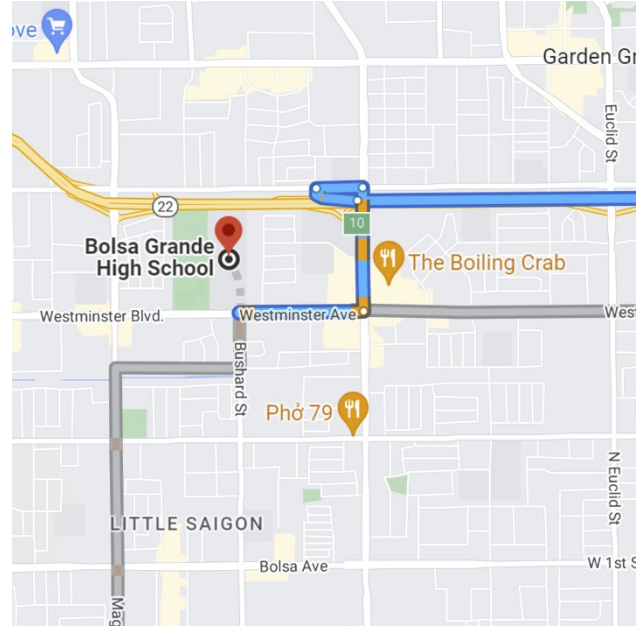

Saturday, October 29, 2022
2022 Orange County Invitational, hosted by Edison High School
@ Bolsa Grande High School in Garden Grove, California
California State Band Championships (CSBC)

ITINERARY

TIME	EVENT
8:30 AM	Call Time (<i>eat a hearty breakfast</i>)
8:45 AM	Stretch
9:00 AM	Rehearsal
1:00 PM	Lunch (<i>bring a sack lunch</i>) & Load Truck
2:30 PM	Load Bus
2:45 PM	Depart from Trabuco Hills High School
3:45 PM	Arrive at Bolsa Grande High School
3:50 PM	Line-up for restroom break
4:15 PM	Dinner (<i>provided by the Boosters</i>)
5:15 PM	Stretch & Change
6:00 PM	Line-up to depart for Sectional Warm-up Zone B
6:10 PM	Warm-up (Sectional)
6:50 PM	Transition to Ensemble Warm-up
6:55 PM	Warm-up (Ensemble)
7:15 PM	Wrap-up and prepare to depart (Front Ensemble)
7:25 PM	Depart from warm-up
7:35 PM	Staging Area
7:50 PM	Performance
8:05 PM	Change Out of Uniform Load Truck
9:00 PM	Return to stadium
9:20 PM	Awards Baked Goods (<i>provided by the Boosters</i>)
10:00 PM	Depart from Bolsa Grande High School
11:00 PM	Approximate arrival at Trabuco Hills High School
12:00 AM	Roll-Call & Approximate Dismissal

***** Please keep in mind, no schedule is sacred and always subject to change!!!**

DIRECTIONS FROM TRABUCO HILLS HIGH SCHOOL

Bolsa Grande High School
9401 Westminister Boulevard
Garden Grove, California 92844

Distance: 30.1 miles Approximate Travel Time: 35 mins

- Take I-5 Freeway North
- Take SR-22 Freeway West (Exit #106)
- Exit Brookhurst Street (Exit #10) and turn right onto Trask Avenue
- Turn right Brookhurst Street
- Turn right on Westminister Avenue
- Bolsa Grande High School will be on your right-hand side

Saturday, October 29, 2022
2022 Orange County Invitational, hosted by Edison High School
@ Bolsa Grande High School in Garden Grove, California
California State Band Championships (CSBC)

Performance Schedule (as of 10/25/22)