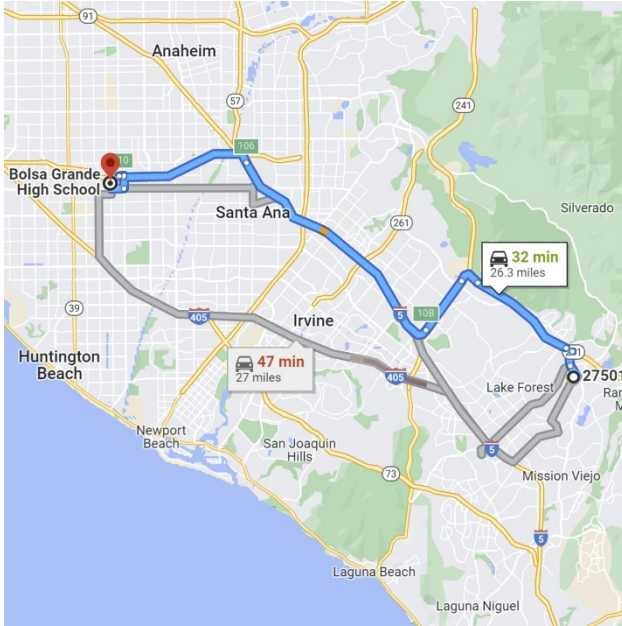

Saturday, October 29, 2022
2022 Orange County Invitational, hosted by Edison High School
@ Bolsa Grande High School in Garden Grove, California
California State Band Championships (CSBC)

ITINERARY

TIME	EVENT
8:30 AM	Call Time (<i>eat a hearty breakfast</i>)
8:45 AM	Stretch
9:00 AM	Rehearsal
1:00 PM	Lunch (<i>bring a sack lunch</i>) & Load Truck
2:30 PM	Load Bus
2:45 PM	Depart from Trabuco Hills High School
3:45 PM	Arrive at Bolsa Grande High School
3:50 PM	Line-up for restroom break
4:15 PM	Dinner (<i>provided by the Boosters</i>)
5:15 PM	Stretch & Change
6:00 PM	Line-up to depart for Sectional Warm-up Zone B
6:10 PM	Warm-up (Sectional)
6:50 PM	Transition to Ensemble Warm-up
6:55 PM	Warm-up (Ensemble)
7:15 PM	Wrap-up and prepare to depart (Front Ensemble)
7:25 PM	Depart from warm-up
7:35 PM	Staging Area
7:50 PM	Performance
8:05 PM	Change Out of Uniform Load Truck
9:00 PM	Return to stadium
9:20 PM	Awards Baked Goods (<i>provided by the Boosters</i>)
10:00 PM	Depart from Bolsa Grande High School
11:00 PM	Approximate arrival at Trabuco Hills High School
12:00 AM	Roll-Call & Approximate Dismissal

***** Please keep in mind, no schedule is sacred and always subject to change!!!**

DIRECTIONS FROM TRABUCO HILLS HIGH SCHOOL

Bolsa Grande High School
9401 Westminister Boulevard
Garden Grove, California 92844

Distance: 30.1 miles Approximate Travel Time: 35 mins

- Take I-5 Freeway North
- Take SR-22 Freeway West (Exit #106)
- Exit Brookhurst Street (Exit #10) and turn right onto Trask Avenue
- Turn right Brookhurst Street
- Turn right on Westminister Avenue
- Bolsa Grande High School will be on your right-hand side

Saturday, October 29, 2022
2022 Orange County Invitational, hosted by Edison High School
@ Bolsa Grande High School in Garden Grove, California
California State Band Championships (CSBC)

Performance Schedule (as of 10/25/22)