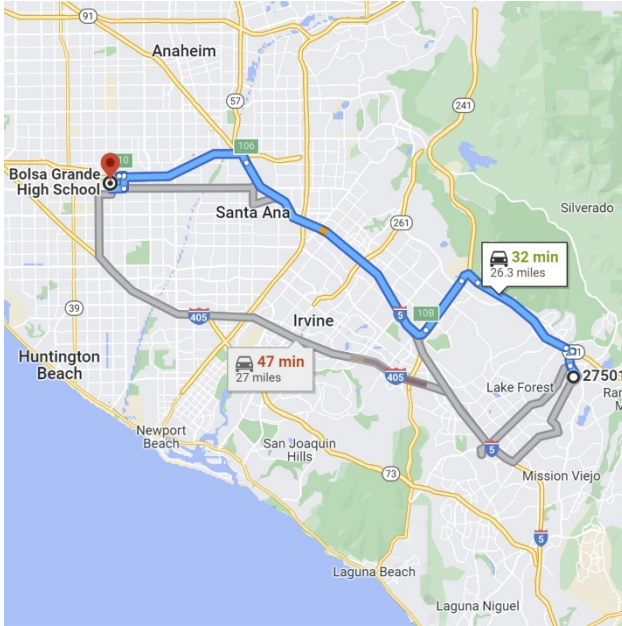

## **DIRECTIONS FROM TRABUCO HILLS HIGH SCHOOL**

**Bolsa Grande High School**  
**9401 Westminister Boulevard**  
**Garden Grove, California 92844**

Distance: 30.1 miles Approximate Travel Time: 35 mins

- Take I-5 Freeway North
- Take SR-22 Freeway West (Exit #106)
- Exit Brookhurst Street (Exit #10) and turn right onto Trask Avenue
- Turn right Brookhurst Street
- Turn right on Westminister Avenue
- Bolsa Grande High School will be on your right-hand side