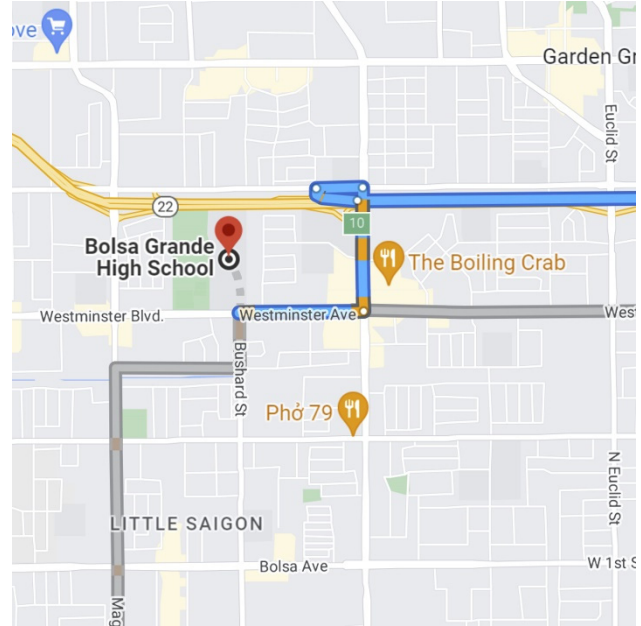

## **DIRECTIONS FROM TRABUCO HILLS HIGH SCHOOL**

**Bolsa Grande High School**  
**9401 Westminister Boulevard**  
**Garden Grove, California 92844**

Distance: 30.1 miles Approximate Travel Time: 35 mins

- Take I-5 Freeway North
- Take SR-22 Freeway West (Exit #106)
- Exit Brookhurst Street (Exit #10) and turn right onto Trask Avenue
- Turn right Brookhurst Street
- Turn right on Westminister Avenue
- Bolsa Grande High School will be on your right-hand side