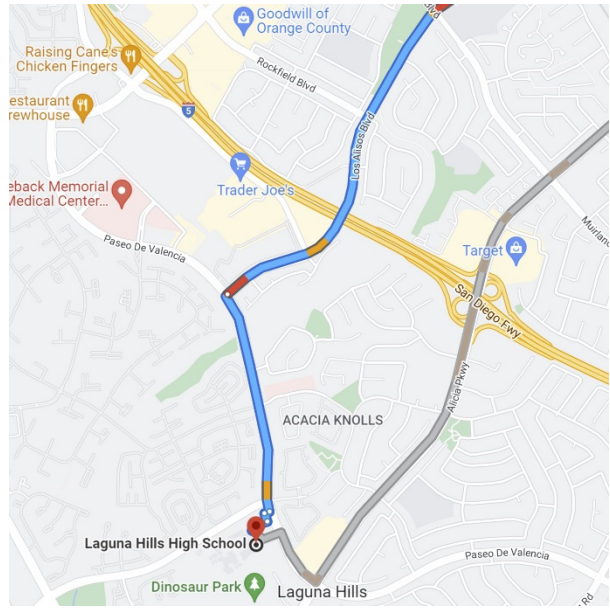

DIRECTIONS FROM TRABUCO HILLS HIGH SCHOOL

Laguna Hills High School
25401 Paseo De Valencia
Laguna Hills, California 92653
Distance: 6.0 miles Approximate Travel Time: 13 mins

- Take Los Alisos Boulevard towards the freeway
- Turn left on Paseo de Valencia
- Laguna Hills High School will be on your right-hand side