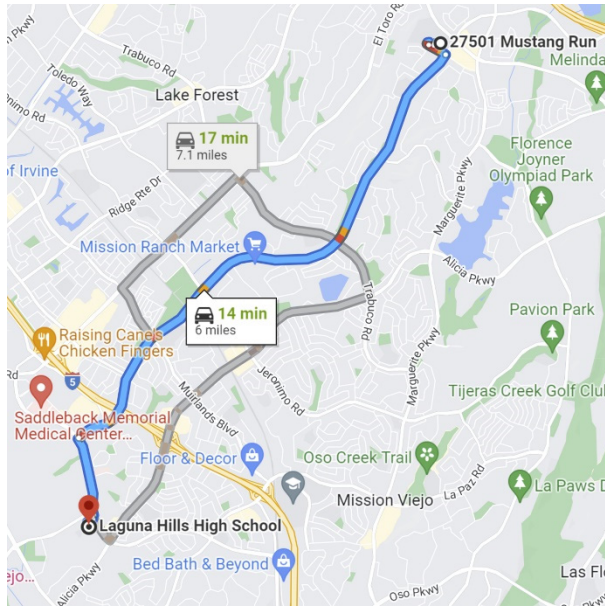

DIRECTIONS FROM TRABUCO HILLS HIGH SCHOOL

Laguna Hills High School
25401 Paseo De Valencia
Laguna Hills, California 92653
Distance: 6.0 miles Approximate Travel Time: 13 mins

- Take Los Alisos Boulevard towards the freeway
- Turn left on Paseo de Valencia
- Laguna Hills High School will be on your right-hand side