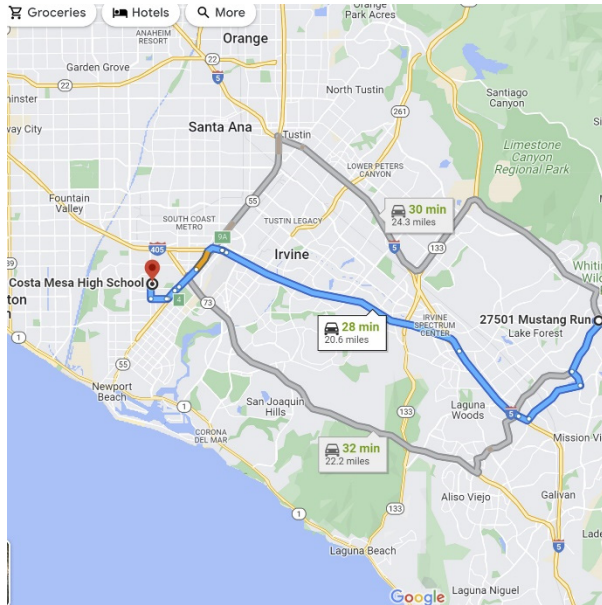

DIRECTIONS FROM TRABUCO HILLS HIGH SCHOOL

Costa Mesa High School

2650 Fairview Road

Costa Mesa, California 92626

Distance: 20.3 miles Approximate Travel Time: 26 mins

- Take I-405 Freeway North
- Take SR-55 Freeway South (Exit #9A)
- Exit Del Mar Avenue / Fair Drive (Exit #4) and merge onto Newport Avenue
- Turn right on Fair Drive
- Turn right on Fairview Drive
- Costa Mesa High School will be on your right-hand side