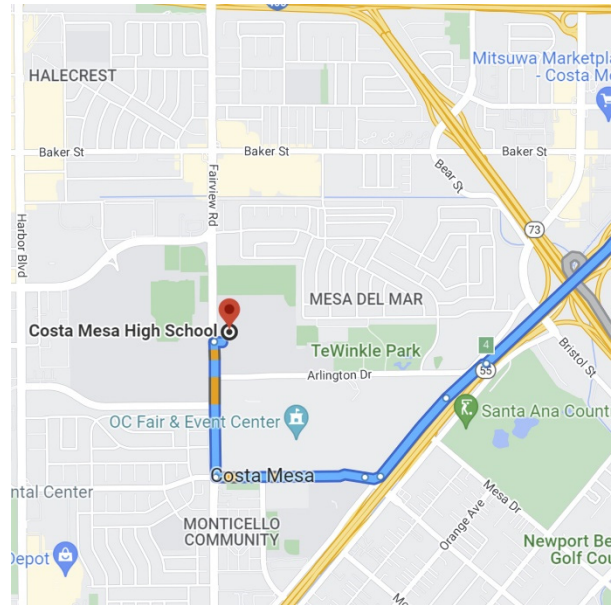

DIRECTIONS FROM TRABUCO HILLS HIGH SCHOOL

Costa Mesa High School

2650 Fairview Road

Costa Mesa, California 92626

Distance: 20.3 miles Approximate Travel Time: 26 mins

- Take I-405 Freeway North
- Take SR-55 Freeway South (Exit #9A)
- Exit Del Mar Avenue / Fair Drive (Exit #4) and merge onto Newport Avenue
- Turn right on Fair Drive
- Turn right on Fairview Drive
- Costa Mesa High School will be on your right-hand side