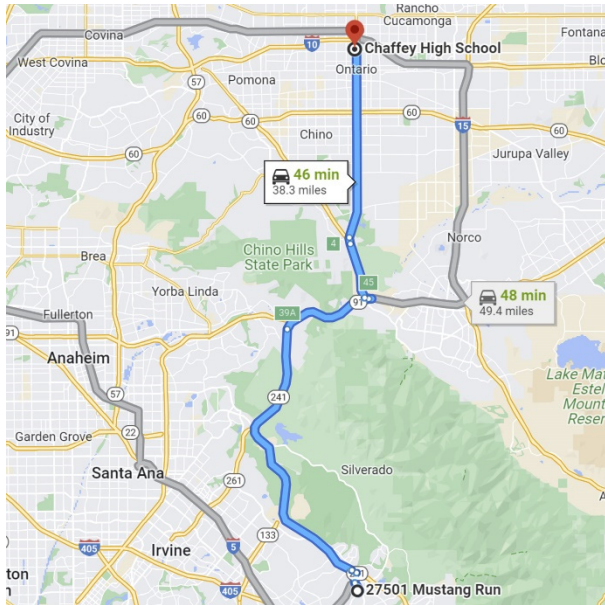

DIRECTIONS FROM TRABUCO HILLS HIGH SCHOOL

Chaffey High School 1245 North Euclid Avenue Ontario, California 91762

Total Distance: 38.3 miles, Total Travel Time: 48 mins

Via The Toll Roads

- Take SR-241 Toll Road North towards Riverside
- The Tomato Springs Toll Plaza is \$4.20 and the Windy Ridge Toll Plaza is \$4.40
- Take SR-91 Freeway East towards Riverside
- Take the SR-71 Freeway North
- Exit Euclid Avenue (Exit 4) and merge right onto Euclid (drive 10 miles)
- Turn left on 5th Street
- Chaffey High School will be on your left-hand side

Without The Toll Roads

- Take I-5 Freeway North towards Santa Ana
- Take SR-55 Freeway North
- Take SR-91 Freeway East towards Riverside
- Take the SR-71 Freeway North
- Exit Euclid Avenue (Exit 4) and merge right onto Euclid (drive 10 miles)
- Turn left on 5th Street
- Chaffey High School will be on your left-hand side