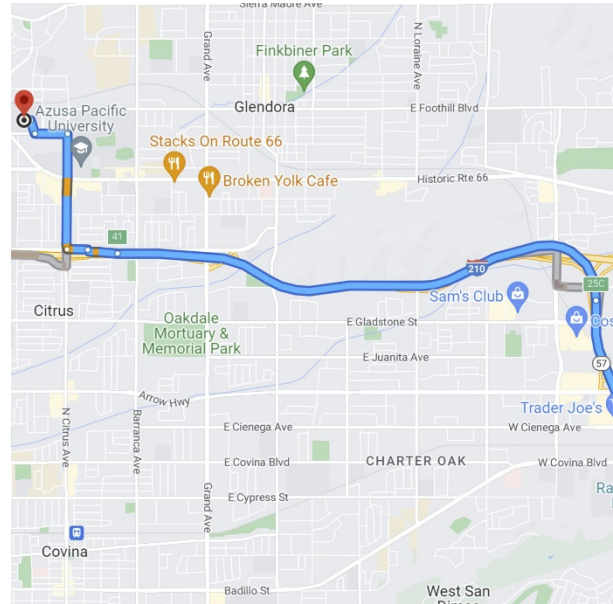

DIRECTIONS FROM TRABUCO HILLS HIGH SCHOOL

**Richard and Vivian Felix Event Center,
Azusa Pacific University (APU)
701 East Foothill Boulevard
Azusa, California 91702**

Distance: 49.3 miles Approximate Travel Time: 1 hour 7 mins

Via The Toll Roads

- Take SR-241 Toll Road North towards Riverside
- The Tomato Springs Toll Plaza is $4.20 and the Windy Ridge Toll Plaza is $4.40
- Take SR-91 Freeway East towards Riverside
- Take SR-71 Freeway North towards Ontario/Pomona
- Take I-210 Freeway West towards Pasadena
- Exit Citrus Avenue/Covina (Exit #41) and turn left on Baseline Road
- Turn right on Citrus Avenue
- Turn left on Foothill Boulevard
- Turn right on Odell Lane
- Richard and Vivian Felix Event Center will be on your right-hand side

Without The Toll Roads

- Take I-5 Freeway North towards Santa Ana
- Take SR-57 Freeway North
- Take I-210 Freeway West towards Pasadena
- Exit Citrus Avenue/Covina (Exit #41) and turn left on Baseline Road
- Turn right on Citrus Avenue
- Turn left on Foothill Boulevard
- Turn right on Odell Lane
- Richard and Vivian Felix Event Center will be on your right-hand side