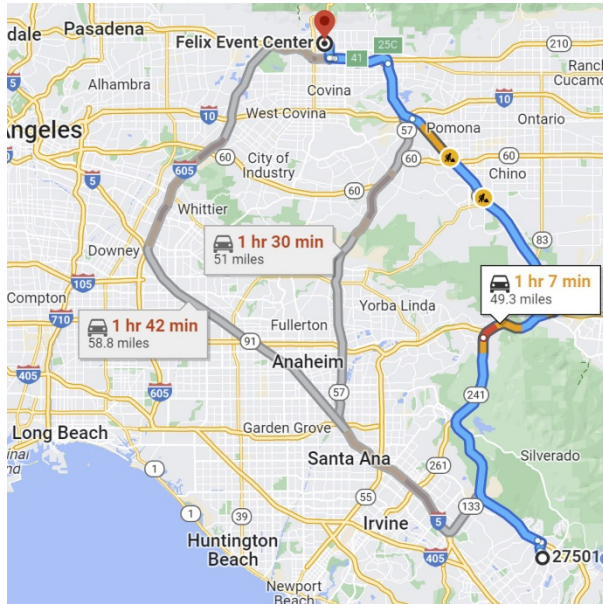

## **DIRECTIONS FROM TRABUCO HILLS HIGH SCHOOL**

**Richard and Vivian Felix Event Center,  
Azusa Pacific University (APU)  
701 East Foothill Boulevard  
Azusa, California 91702**

Distance: 49.3 miles Approximate Travel Time: 1 hour 7 mins

### **Via The Toll Roads**

- Take SR-241 Toll Road North towards Riverside
- The Tomato Springs Toll Plaza is \$4.20 and the Windy Ridge Toll Plaza is \$4.40
- Take SR-91 Freeway East towards Riverside
- Take SR-71 Freeway North towards Ontario/Pomona
- Take I-210 Freeway West towards Pasadena
- Exit Citrus Avenue/Covina (Exit #41) and turn left on Baseline Road
- Turn right on Citrus Avenue
- Turn left on Foothill Boulevard
- Turn right on Odell Lane
- Richard and Vivian Felix Event Center will be on your right-hand side

### **Without The Toll Roads**

- Take I-5 Freeway North towards Santa Ana
- Take SR-57 Freeway North
- Take I-210 Freeway West towards Pasadena
- Exit Citrus Avenue/Covina (Exit #41) and turn left on Baseline Road
- Turn right on Citrus Avenue
- Turn left on Foothill Boulevard
- Turn right on Odell Lane
- Richard and Vivian Felix Event Center will be on your right-hand side

## **Toyota Arena**

**4000 East Ontario Center Parkway  
Ontario, California 91764**

Distance: 43.8 miles Approximate Travel Time: 47 mins