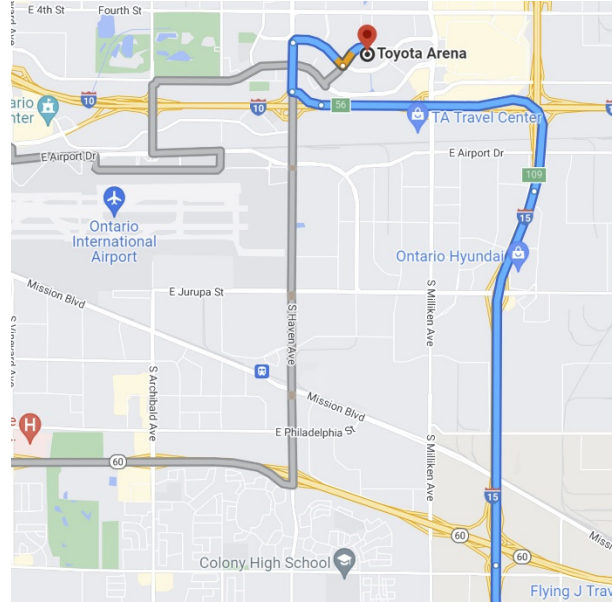

### **Via The Toll Roads**

- Take SR-241 Toll Road North towards Riverside
- The Tomato Springs Toll Plaza is \$4.20 and the Windy Ridge Toll Plaza is \$4.40
- Take SR-91 Freeway East towards Riverside
- Take SR-71 Freeway North towards Ontario/Pomona
- Take I-210 Freeway West towards Pasadena
- Exit Citrus Avenue/Covina (Exit #41) and turn left on Baseline Road
- Turn right on Citrus Avenue
- Turn left on Foothill Boulevard
- Turn right on Odell Lane
- Richard and Vivian Felix Event Center will be on your right-hand side

### **Without The Toll Roads**

- Take I-5 Freeway North towards Santa Ana
- Take SR-57 Freeway North
- Take I-210 Freeway West towards Pasadena
- Exit Citrus Avenue/Covina (Exit #41) and turn left on Baseline Road
- Turn right on Citrus Avenue
- Turn left on Foothill Boulevard
- Turn right on Odell Lane
- Richard and Vivian Felix Event Center will be on your right-hand side

## **Toyota Arena**

**4000 East Ontario Center Parkway  
Ontario, California 91764**

Distance: 43.8 miles Approximate Travel Time: 47 mins

### ***Via The Toll Roads***

- Take SR-241 Toll Road North towards Riverside
- The Tomato Springs Toll Plaza is \$4.20 and the Windy Ridge Toll Plaza is \$4.40
- Take SR-91 Freeway East towards Riverside
- Take I-15 Freeway North
- Take I-10 Freeway West
- Exit Milliken Avenue (exit 57) and turn left
- Turn left on Concourses Street
- Turn right on Ontario Center Parkway
- Toyota Arena will be on your left-hand side