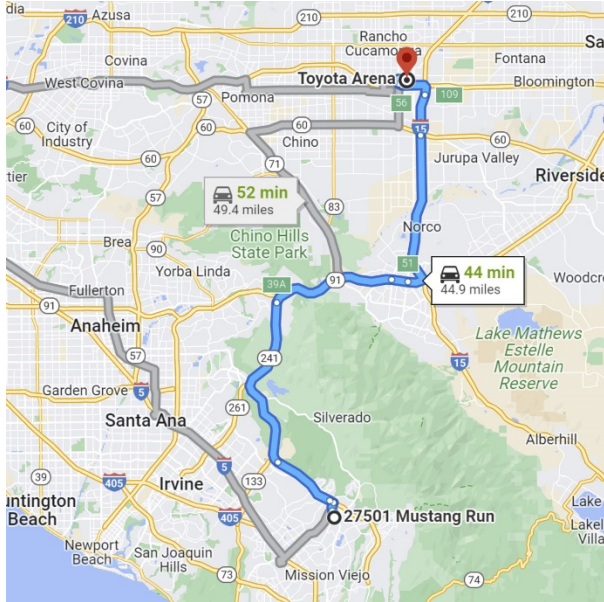

### **Via The Toll Roads**

- Take SR-241 Toll Road North towards Riverside
- The Tomato Springs Toll Plaza is \$4.20 and the Windy Ridge Toll Plaza is \$4.40
- Take SR-91 Freeway East towards Riverside
- Take SR-71 Freeway North towards Ontario/Pomona
- Take I-210 Freeway West towards Pasadena
- Exit Citrus Avenue/Covina (Exit #41) and turn left on Baseline Road
- Turn right on Citrus Avenue
- Turn left on Foothill Boulevard
- Turn right on Odell Lane
- Richard and Vivian Felix Event Center will be on your right-hand side

### **Without The Toll Roads**

- Take I-5 Freeway North towards Santa Ana
- Take SR-57 Freeway North
- Take I-210 Freeway West towards Pasadena
- Exit Citrus Avenue/Covina (Exit #41) and turn left on Baseline Road
- Turn right on Citrus Avenue
- Turn left on Foothill Boulevard
- Turn right on Odell Lane
- Richard and Vivian Felix Event Center will be on your right-hand side

## **Toyota Arena**

**4000 East Ontario Center Parkway  
Ontario, California 91764**

Distance: 43.8 miles Approximate Travel Time: 47 mins

### ***Without The Toll Roads***

- Take I-5 Freeway North towards Santa Ana
- Take SR-57 Freeway North
- Take I-10 Freeway East
- Exit Haven Avenue (exit 56) and turn left
- Turn right on Concourses Street
- Turn left on Ontario Center Parkway
- Citizens Business Bank Arena will be on your right-hand side