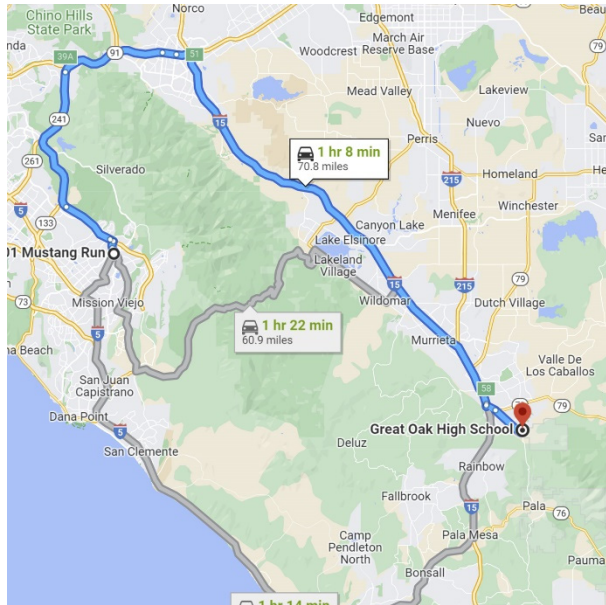

DIRECTIONS FROM TRABUCO HILLS HIGH SCHOOL

Great Oak High School
32555 Deer Hollow Way
Temecula, California 92592

Distance: 70.8 miles, Approximate Travel Time: 1 hour 12 mins

Via The Toll Roads

- Take SR-241 Toll Road North towards Riverside
- The Tomato Springs Toll Plaza is \$4.12 and the Windy Ridge Toll Plaza is \$4.31
- Take SR-91 Freeway East towards Riverside
- Take I-15 Freeway South
- Exit Indio / SR-79 and turn left
- Turn right on Pechanga Parkway
- Turn left on Deer Hollow Way
- Great Oak High School is on your right-hand side

Without The Toll Roads

- Take I-5 Freeway North towards Santa Ana
- Take SR-55 Freeway North
- Take SR-91 Freeway East towards Riverside
- Take I-15 Freeway South
- Exit Indio / SR-79 and turn left
- Turn right on Pechanga Parkway
- Turn left on Deer Hollow Way
- Great Oak High School is on your right-hand side