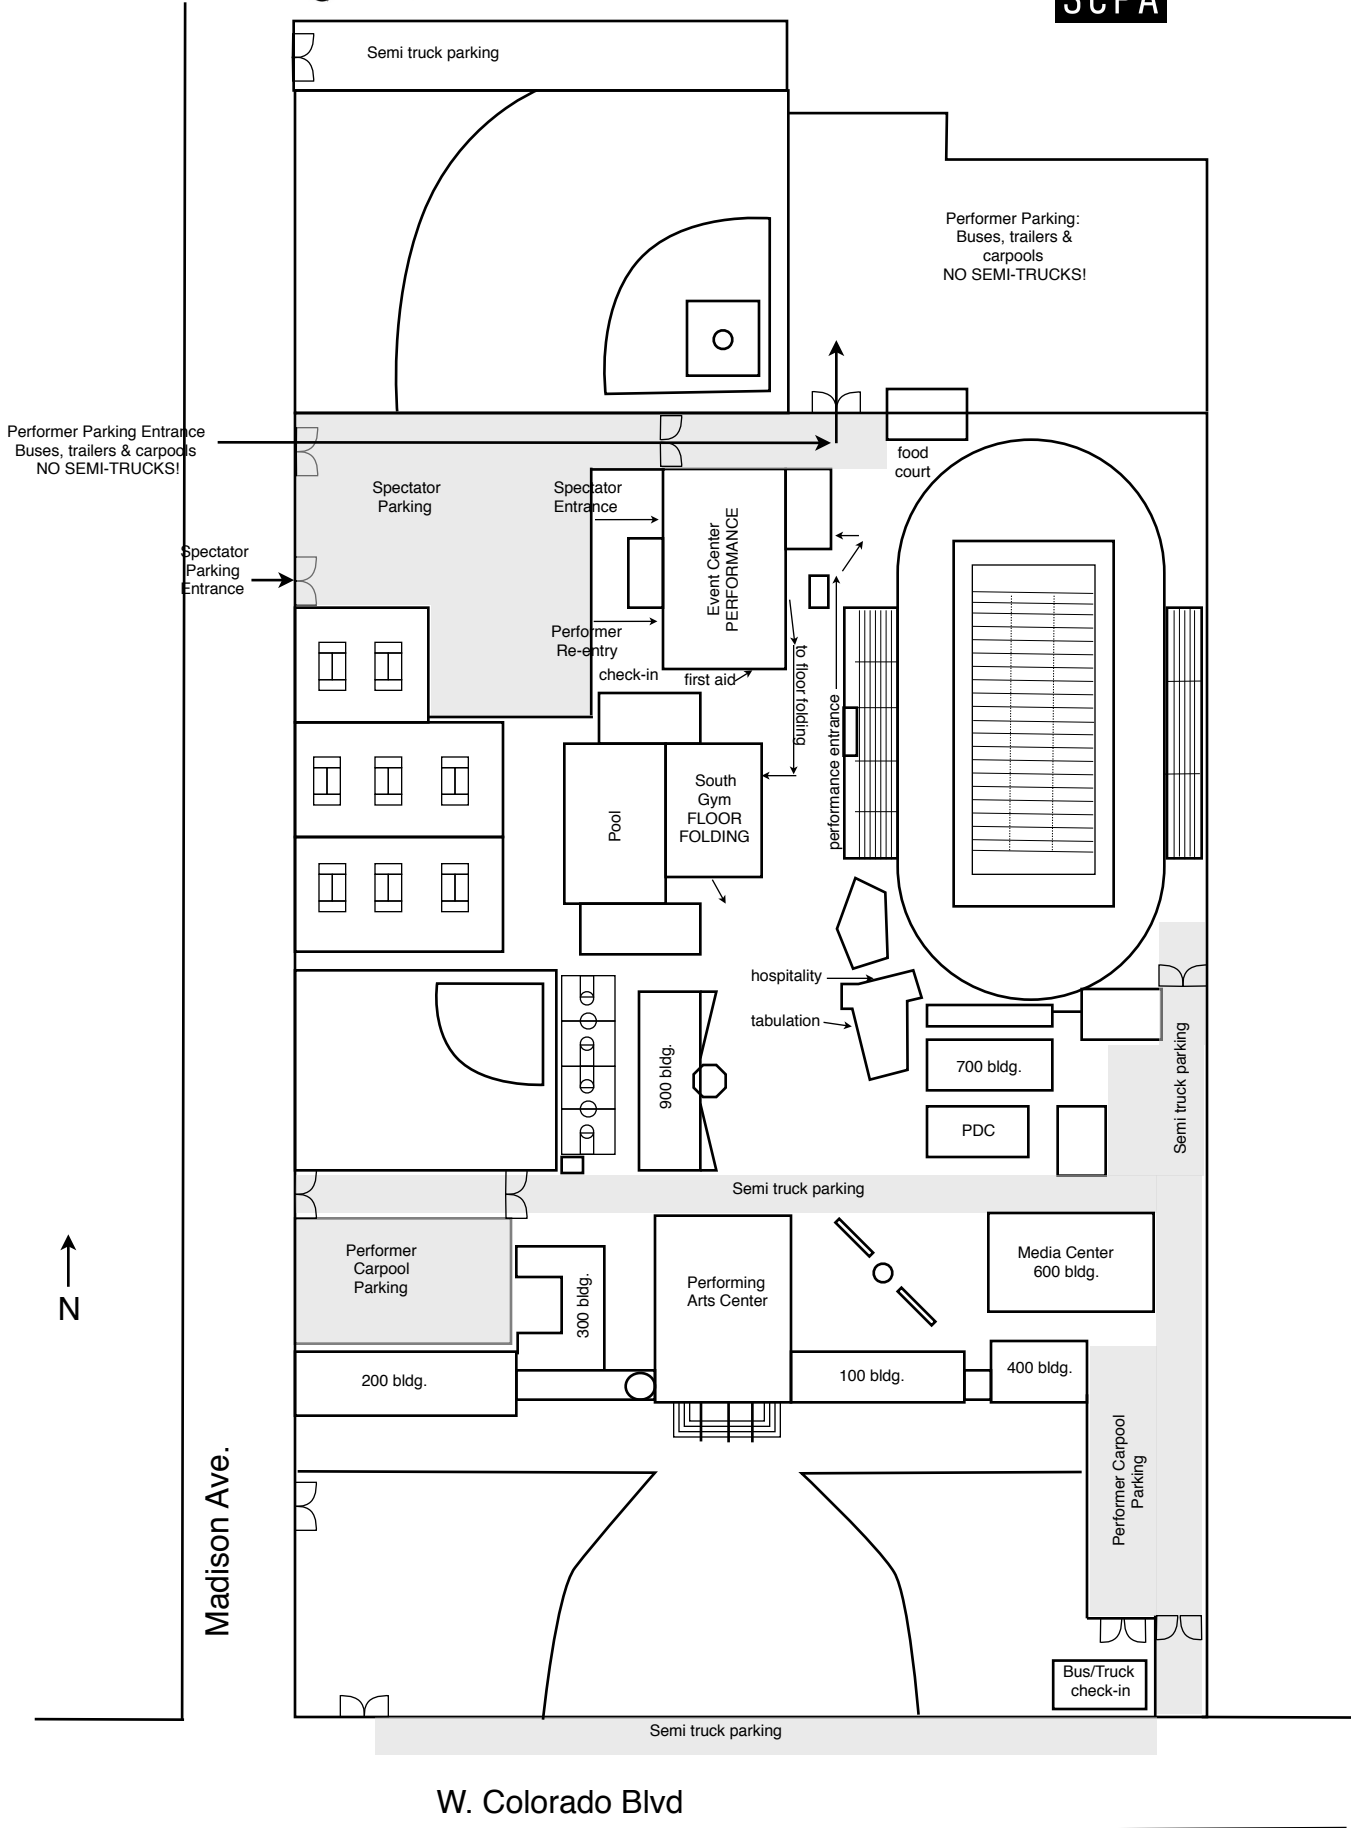

Monrovia High School - Campus Map
SCPA Regional- Saturday