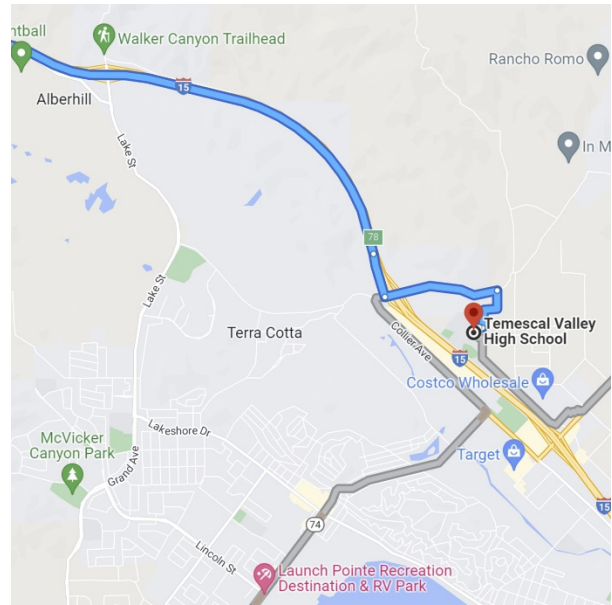

DIRECTIONS FROM TRABUCO HILLS HIGH SCHOOL

Temescal Canyon High School
28755 El Toro Road
Lake Elsinore, California 92532

Distance: 47.4 miles Approximate Travel Time: 49 mins

Via The Toll Roads

- Take SR-241 Toll Road North towards Riverside
- The Tomato Springs Toll Plaza is \$4.20 and the Windy Ridge Toll Plaza is \$4.40
- Take SR-91 Freeway East towards Riverside
- Take I-15 Freeway South
- Exit Nichols Road (exit 78) and turn left
- Turn right on El Toro Road
- Temescal Canyon High School will be on your right-hand side

Without The Toll Roads

- Take I-5 Freeway North towards Santa Ana
- Take SR-55 Freeway North
- Take SR-91 Freeway East towards Riverside
- Take I-15 Freeway South
- Exit Nichols Road (exit 78) and turn left
- Turn right on El Toro Road
- Temescal Canyon High School will be on your right-hand side