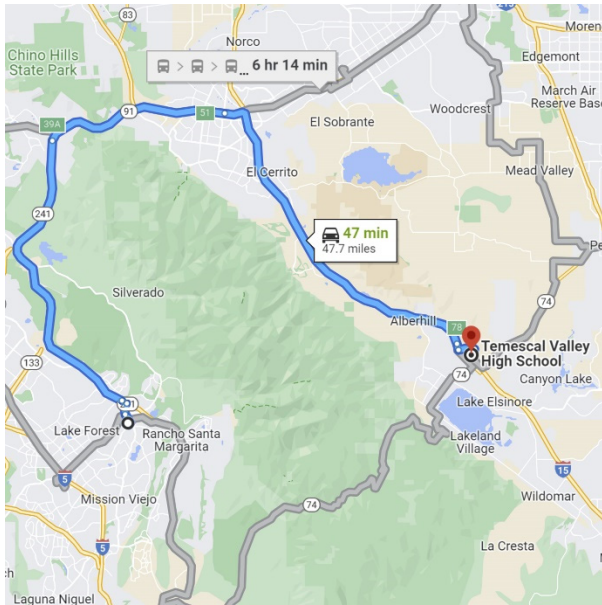

DIRECTIONS FROM TRABUCO HILLS HIGH SCHOOL

Temescal Canyon High School
28755 El Toro Road
Lake Elsinore, California 92532

Distance: 47.4 miles Approximate Travel Time: 49 mins

Via The Toll Roads

- Take SR-241 Toll Road North towards Riverside
- The Tomato Springs Toll Plaza is \$4.20 and the Windy Ridge Toll Plaza is \$4.40
- Take SR-91 Freeway East towards Riverside
- Take I-15 Freeway South
- Exit Nichols Road (exit 78) and turn left
- Turn right on El Toro Road
- Temescal Canyon High School will be on your right-hand side

Without The Toll Roads

- Take I-5 Freeway North towards Santa Ana
- Take SR-55 Freeway North
- Take SR-91 Freeway East towards Riverside
- Take I-15 Freeway South
- Exit Nichols Road (exit 78) and turn left
- Turn right on El Toro Road
- Temescal Canyon High School will be on your right-hand side