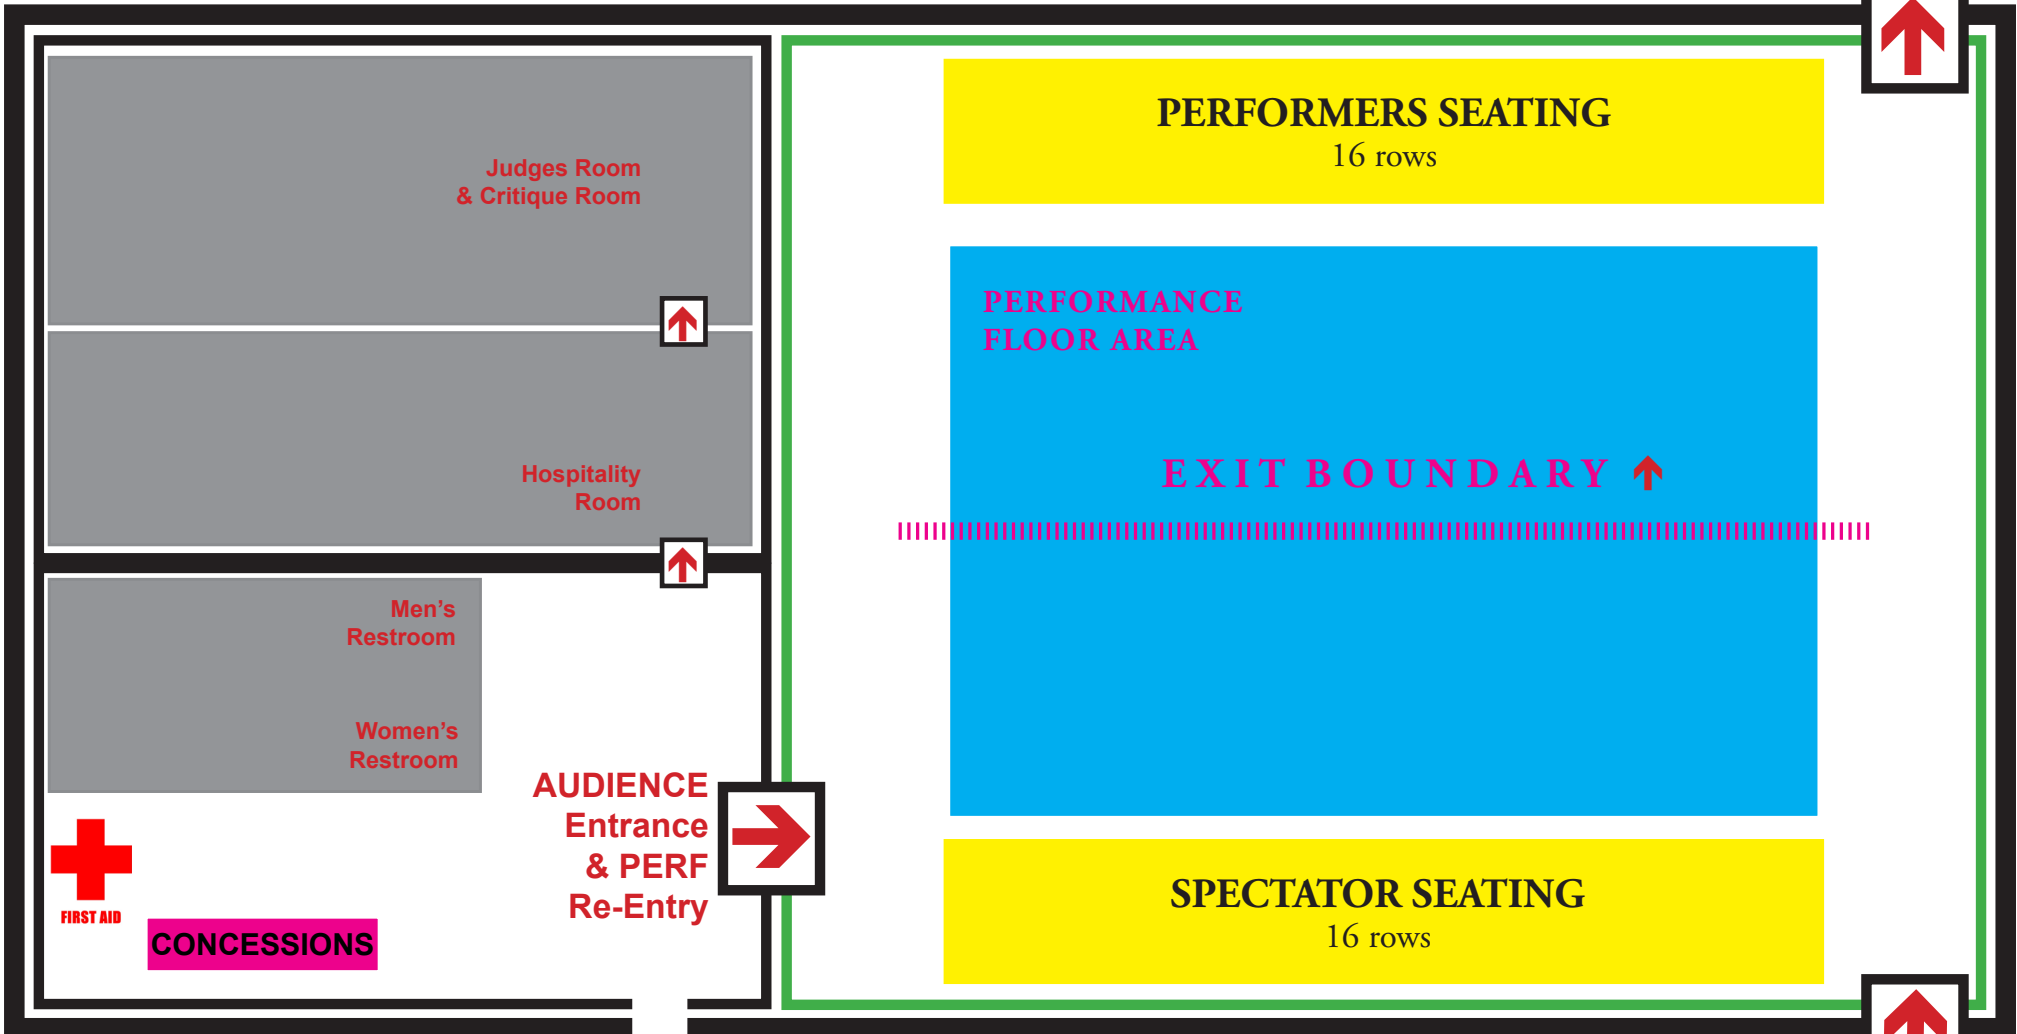

# RANCHO BUENA VISTA AT MISSION VISTA HIGH SCHOOL

AT MISSION VISTA HIGH SCHOOL  
1306 MELROSE DRIVE, OCEANSIDE, CA 92057 (off the 76 highway)

Floor Folding  
Area

### Doors Dimensions:

Height—6' 8"

Width—6' 11"

PERF.  
EXIT

TKT  
Entrance

TICKET Table

## GYM LAYOUT

PERF.  
ENTRANCE

**Floor Folding Area**

**Doors Dimensions:**  
Height—6' 8"  
Width—6' 11"

**PERF. EXIT**  
↑

↑ **TKT Entrance**  
**TICKET Table**

**GYM LAYOUT**

↑ **PERF. ENTRANCE**

Height—6' 8"

Width—6' 11"

Center Bar will  
be removed

**PERF. ENTRANCE**  
"INSIDE VIEW"

**SPECTATOR & JUDGES**  
Perspective from the stands

**PERFORMER**  
Perspective from the Gym Floor