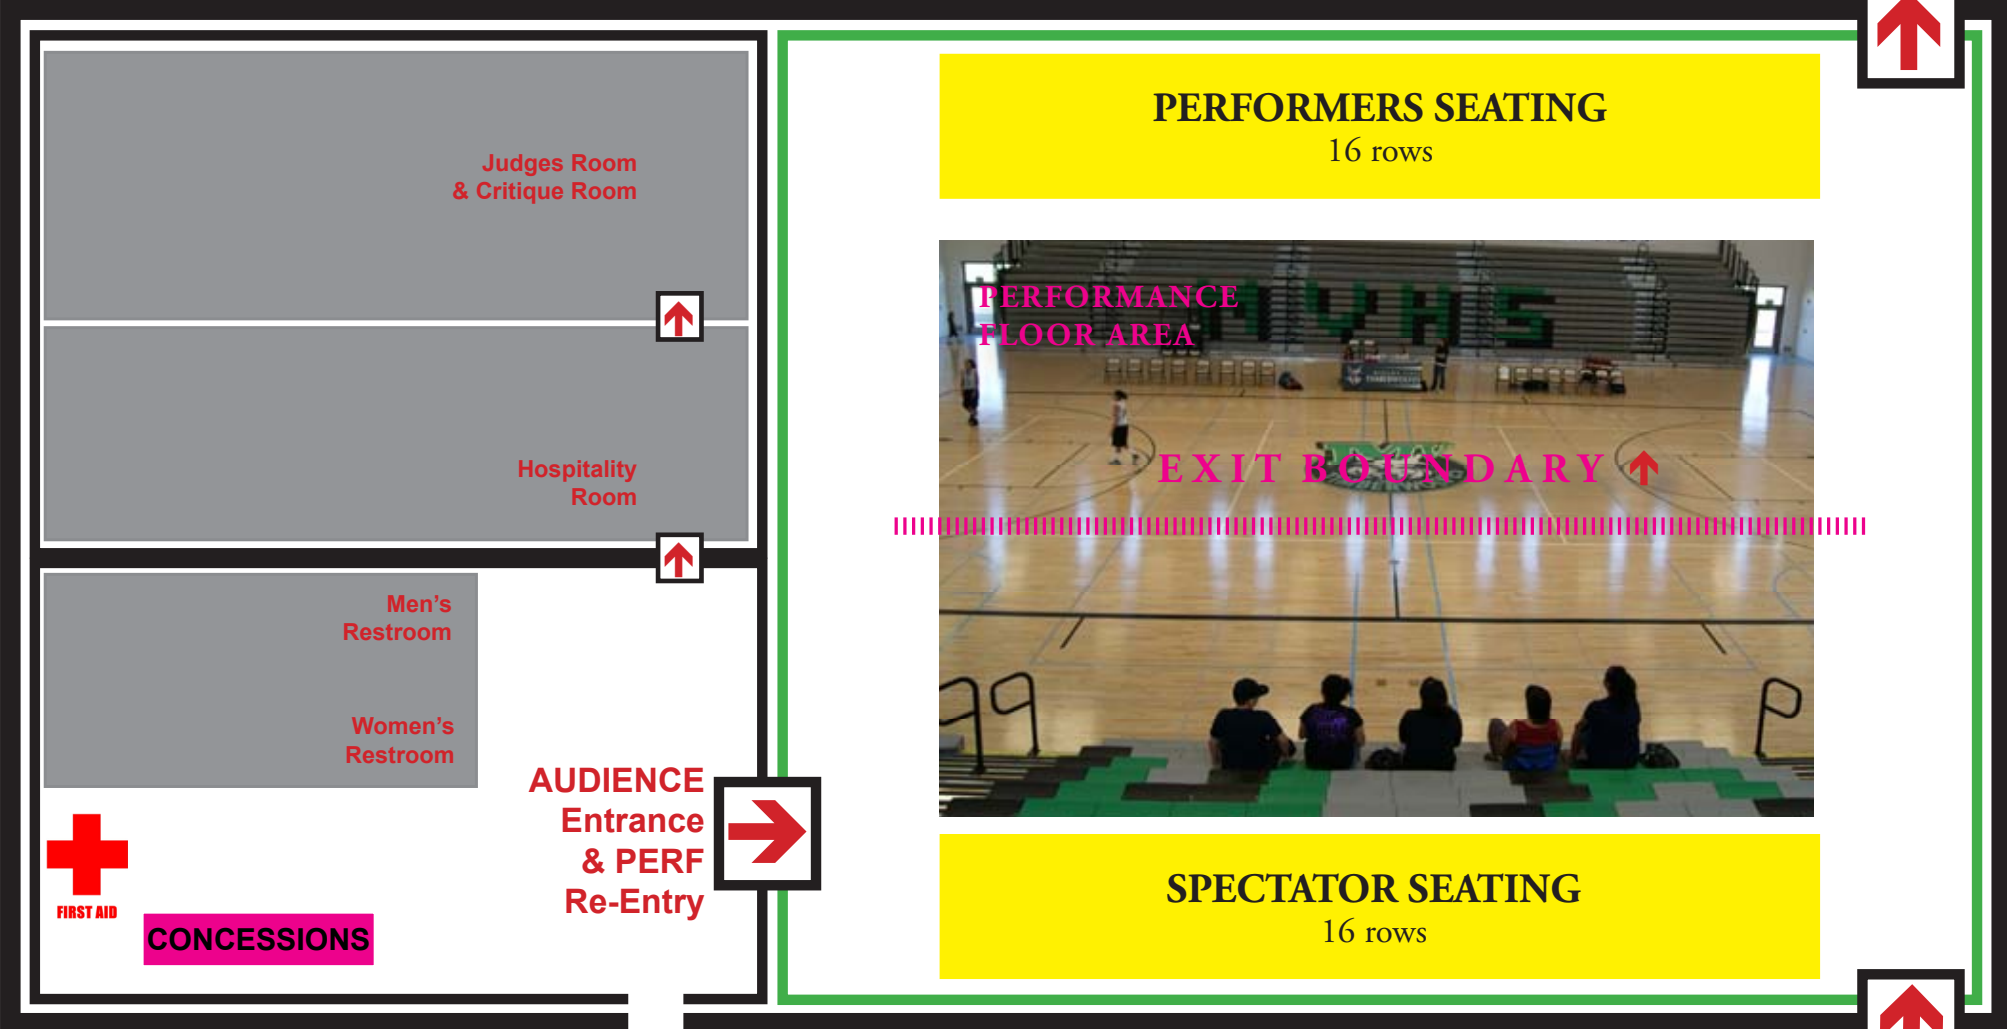

### Doors Dimensions:

Height—6' 8"

Width—6' 11"

PERF.  
EXIT

TKT  
Entrance

TICKET Table

## GYM LAYOUT

PERF.  
ENTRANCE

**Floor Folding Area**

**Doors Dimensions:**  
Height—6' 8"  
Width—6' 11"

**PERF. EXIT**  
↑

↑ **TKT Entrance**  
**TICKET Table**

**GYM LAYOUT**

↑ **PERF. ENTRANCE**

Height—6' 8"

Width—6' 11"

Center Bar will  
be removed

**PERF. ENTRANCE**  
"INSIDE VIEW"

**SPECTATOR & JUDGES**  
Perspective from the stands

**PERFORMER**  
Perspective from the Gym Floor