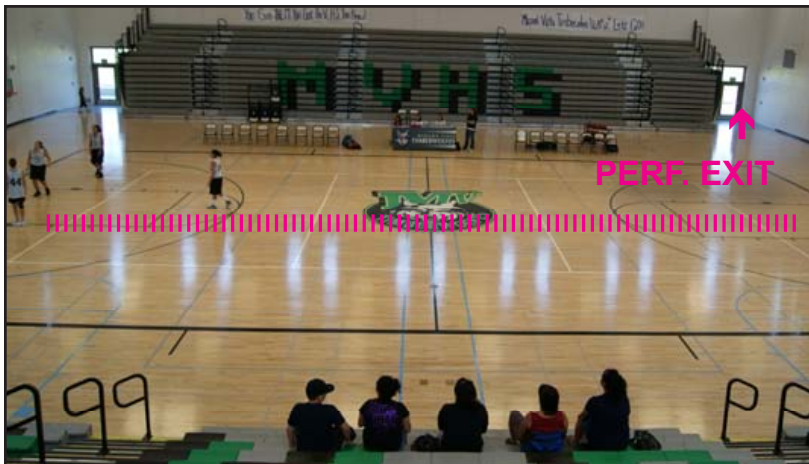

## GYM LAYOUT

PERF.  
ENTRANCE

**Floor Folding Area**

**Doors Dimensions:**  
Height—6' 8"  
Width—6' 11"

**PERF. EXIT**  
↑

↑ **TKT Entrance**  
**TICKET Table**

**GYM LAYOUT**

↑ **PERF. ENTRANCE**

**RANCHO BUENA VISTA**  
AT MISSION VISTA HIGH SCHOOL

AT MISSION VISTA HIGH SCHOOL  
1306 MELROSE DRIVE, OCEANSIDE, CA 92057 (off the 76 highway)

**PERF. ENTRANCE**  
"OUTSIDE VIEW"

**Doors Dimensions:**

Height—6' 8"

Width—6' 11"

Center Bar will  
be removed

**PERF. ENTRANCE**  
"INSIDE VIEW"

**SPECTATOR & JUDGES**  
Perspective from the stands

**PERFORMER**  
Perspective from the Gym Floor