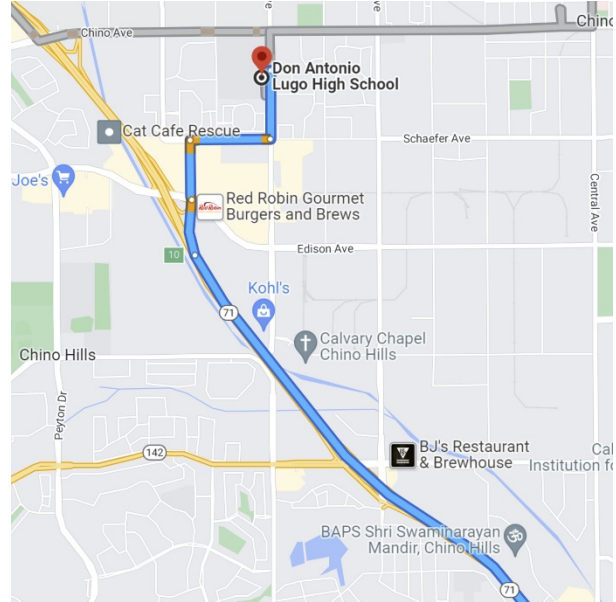

***** Please keep in mind, no schedule is sacred and always subject to change!!!**

DIRECTIONS FROM TRABUCO HILLS HIGH SCHOOL

Don Antonio Lugo High School 13400 Pipeline Avenue Chino, California 91710

Total Distance: 35.4 miles, Total Travel Time: 36 mins

Via The Toll Roads

- Take SR-241 Toll Road North towards Riverside
- The Tomato Springs Toll Plaza is \$4.28 and the Windy Ridge Toll Plaza is \$4.49
- Take SR-91 Freeway East towards Riverside
- Take the SR-71 Freeway North
- Exit Chino Avenue (exit 11) and turn right
- Turn right on Pipeline Avenue
- Don Antonio Lugo High School will be on your right-hand side

Without The Toll Roads

- Take I-5 Freeway North towards Santa Ana
- Take SR-55 Freeway North
- Take SR-91 Freeway East towards Riverside
- Take the SR-71 Freeway North
- Exit Chino Avenue (exit 11) and turn right
- Turn right on Pipeline Avenue
- Don Antonio Lugo High School will be on your right-hand side