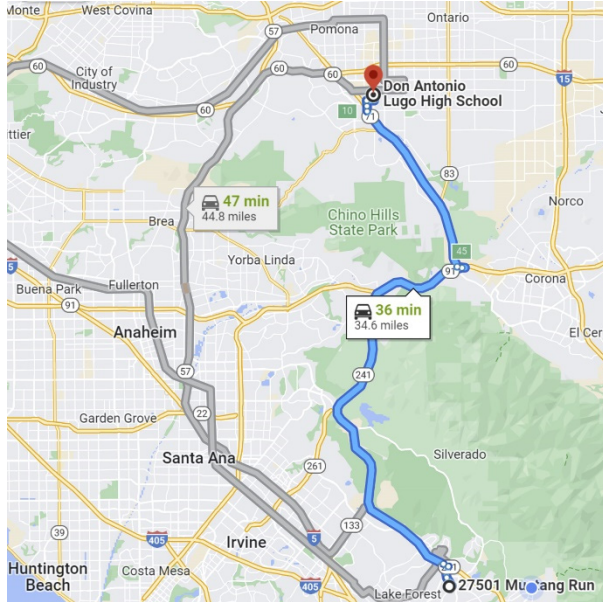

***** Please keep in mind, no schedule is sacred and always subject to change!!!**

DIRECTIONS FROM TRABUCO HILLS HIGH SCHOOL

Don Antonio Lugo High School 13400 Pipeline Avenue Chino, California 91710

Total Distance: 35.4 miles, Total Travel Time: 36 mins

Via The Toll Roads

- Take SR-241 Toll Road North towards Riverside
- The Tomato Springs Toll Plaza is \$4.28 and the Windy Ridge Toll Plaza is \$4.49
- Take SR-91 Freeway East towards Riverside
- Take the SR-71 Freeway North
- Exit Chino Avenue (exit 11) and turn right
- Turn right on Pipeline Avenue
- Don Antonio Lugo High School will be on your right-hand side

Without The Toll Roads

- Take I-5 Freeway North towards Santa Ana
- Take SR-55 Freeway North
- Take SR-91 Freeway East towards Riverside
- Take the SR-71 Freeway North
- Exit Chino Avenue (exit 11) and turn right
- Turn right on Pipeline Avenue
- Don Antonio Lugo High School will be on your right-hand side