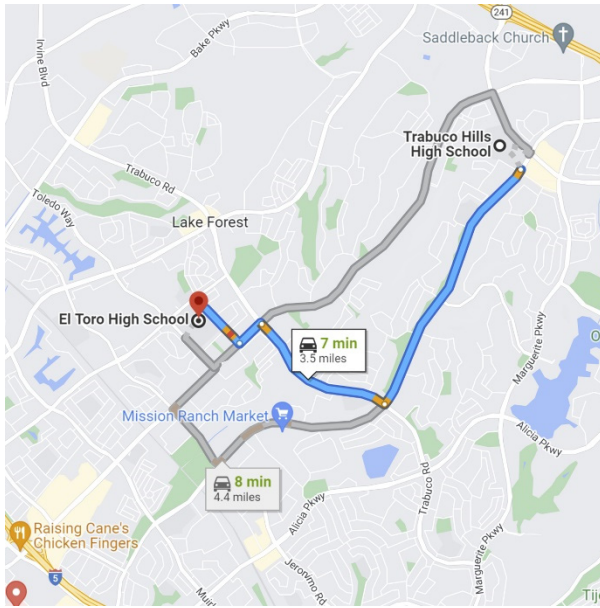

DIRECTIONS FROM TRABUCO HILLS HIGH SCHOOL

El Toro High School
25255 Toledo Way
Lake Forest, California 92630
Distance: 4.4 miles Approximate Travel Time: 8 mins

- Take Mustang Run and turn right on Los Alisos Boulevard
- Turn right on Trabuco Road
- Turn left on El Toro Road
- Turn right on Toledo Way
- El Toro High School will be on your right-hand side