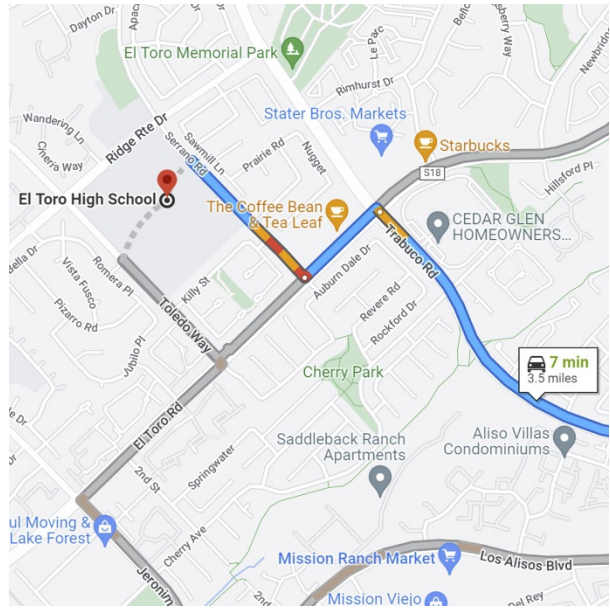

DIRECTIONS FROM TRABUCO HILLS HIGH SCHOOL

El Toro High School
25255 Toledo Way
Lake Forest, California 92630
Distance: 4.4 miles Approximate Travel Time: 8 mins

- Take Mustang Run and turn right on Los Alisos Boulevard
- Turn right on Trabuco Road
- Turn left on El Toro Road
- Turn right on Toledo Way
- El Toro High School will be on your right-hand side