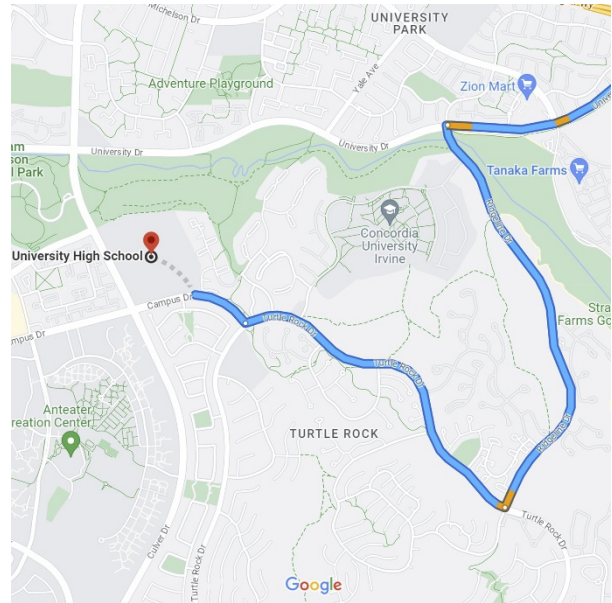

## **DIRECTIONS FROM TRABUCO HILLS HIGH SCHOOL**

**University High School**  
**4771 Campus Drive**  
**Irvine, California 92612**

Distance: 15.1 miles Approximate Travel Time: 24 mins

- Take I-5 Freeway North
- Take I-405 Freeway North
- Exit Jeffrey Road (Exit #4) and turn left onto University Drive
- Turn left on Culver Drive
- University High School will be on your left-hand side