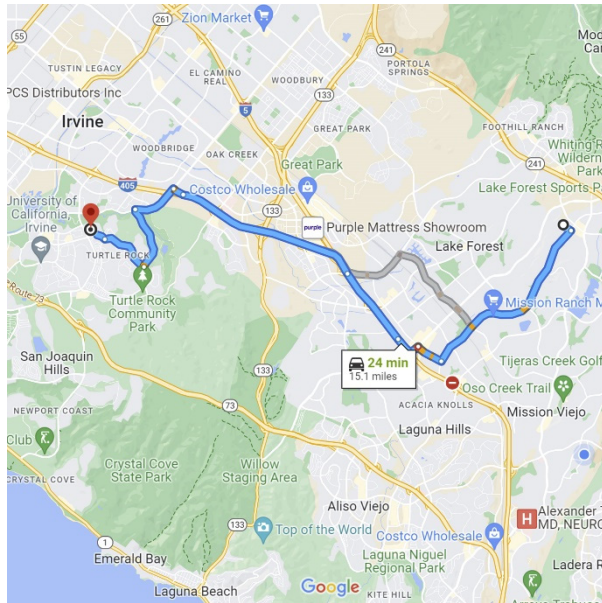

## **DIRECTIONS FROM TRABUCO HILLS HIGH SCHOOL**

**University High School**  
**4771 Campus Drive**  
**Irvine, California 92612**

Distance: 15.1 miles Approximate Travel Time: 24 mins

- Take I-5 Freeway North
- Take I-405 Freeway North
- Exit Jeffrey Road (Exit #4) and turn left onto University Drive
- Turn left on Culver Drive
- University High School will be on your left-hand side