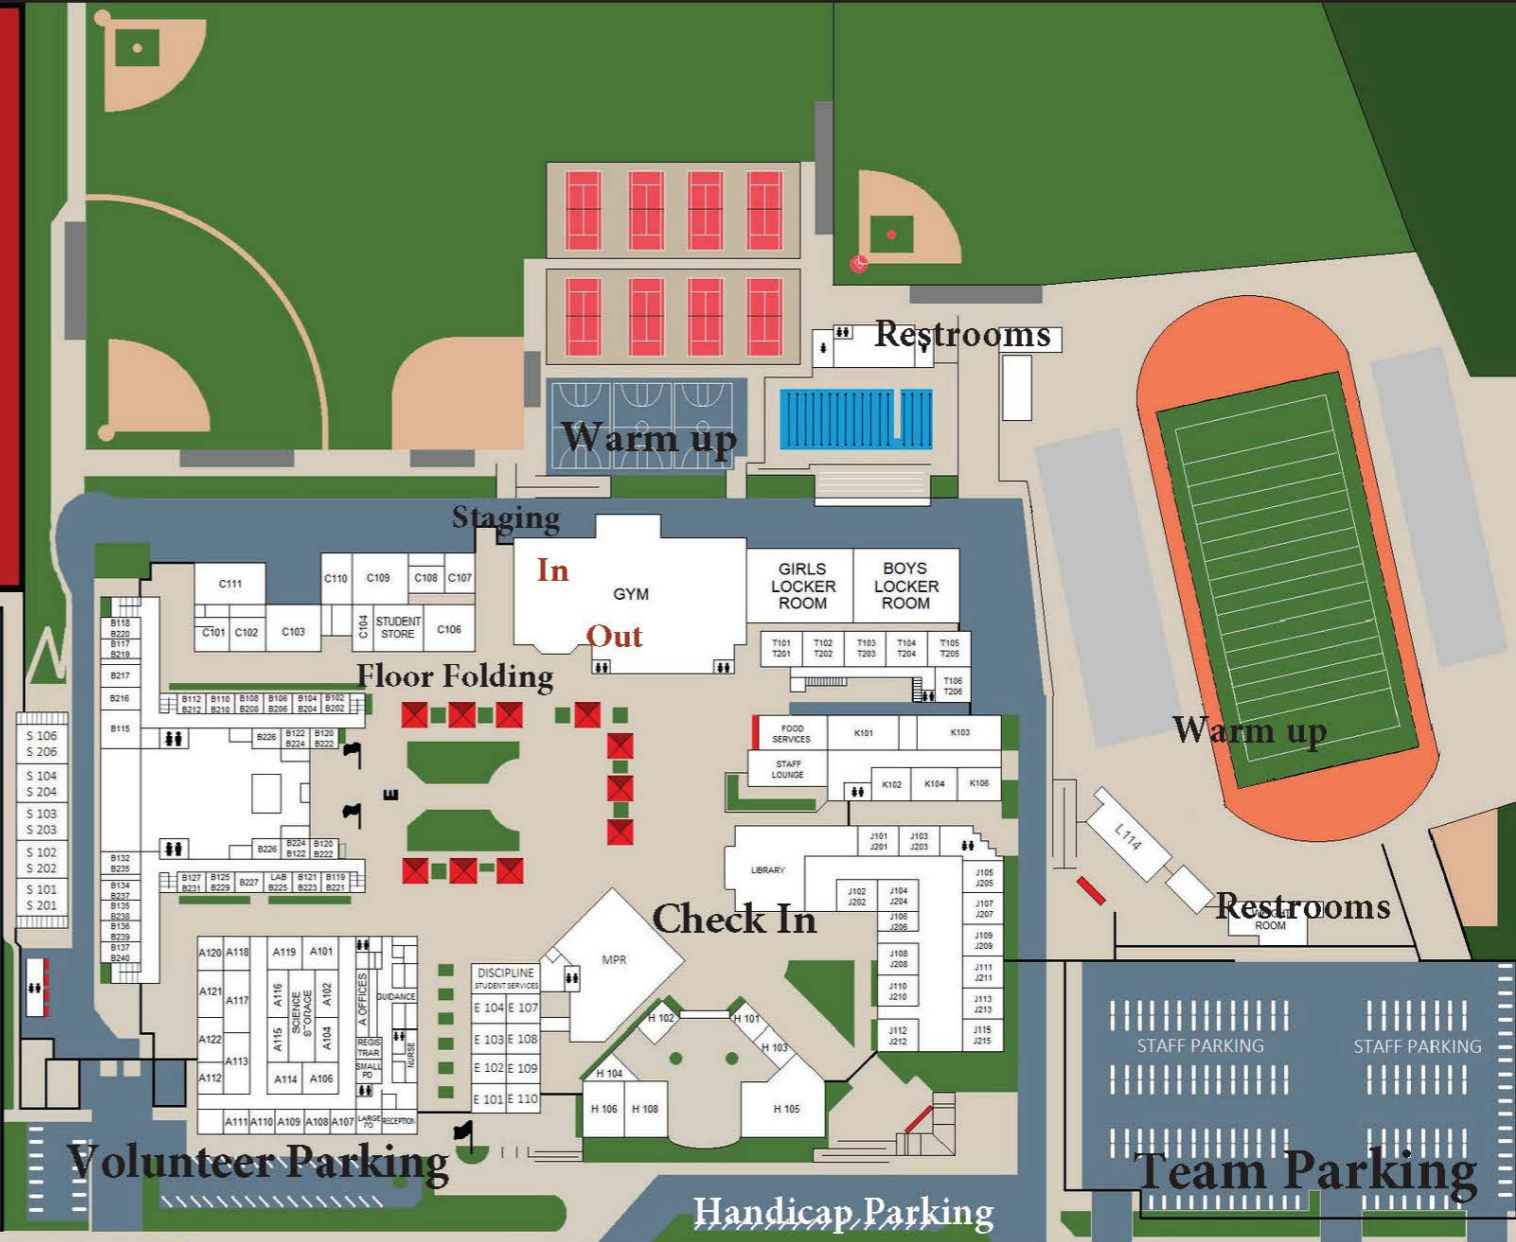

PHONE: (909) 899-2531
13500 VICTORIA ST
ETIWANDA, CA 91739

ETIWANDA HIGH SCHOOL

PHONE: (909) 899-2531
13500 VICTORIA ST
ETIWANDA, CA 91739

EAST AVE

VICTORIA ST

Performer
Exit

Performer
Entrance

Audience/
Judges