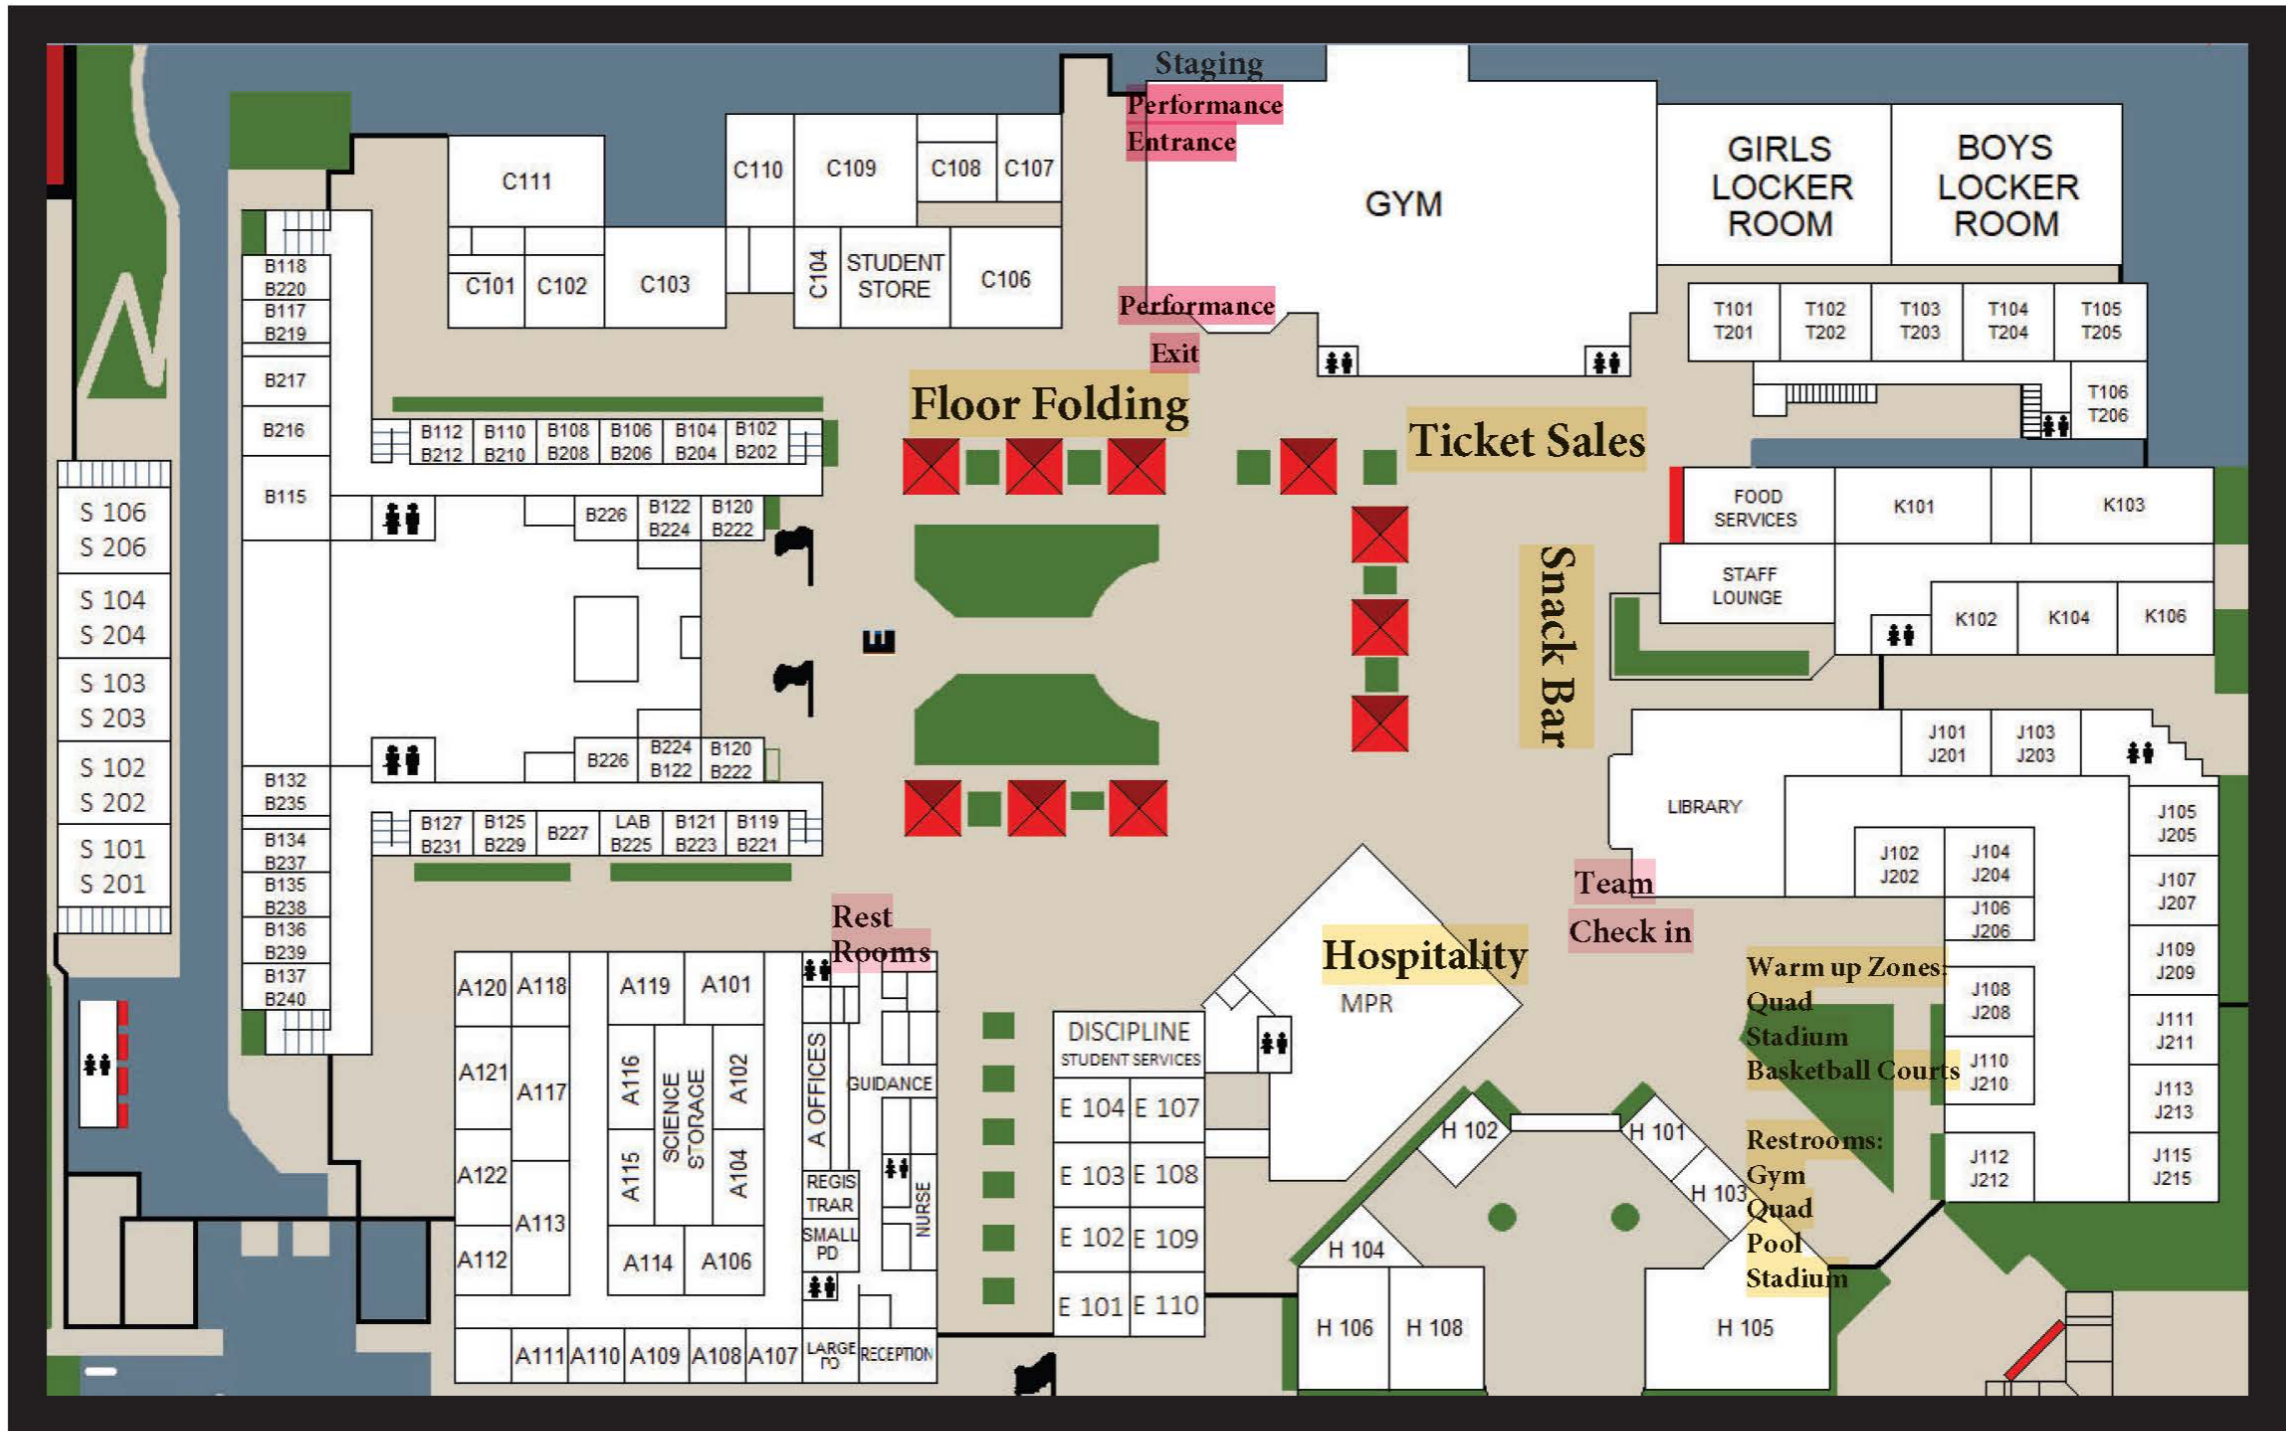

PHONE: (909) 899-2531
13500 VICTORIA ST
ETIWANDA, CA 91739

ETIWANDA HIGH SCHOOL

PHONE: (909) 899-2531
13500 VICTORIA ST
ETIWANDA, CA 91739

EAST AVE

VICTORIA ST

Performer
Exit

Performer
Entrance

Audience/
Judges