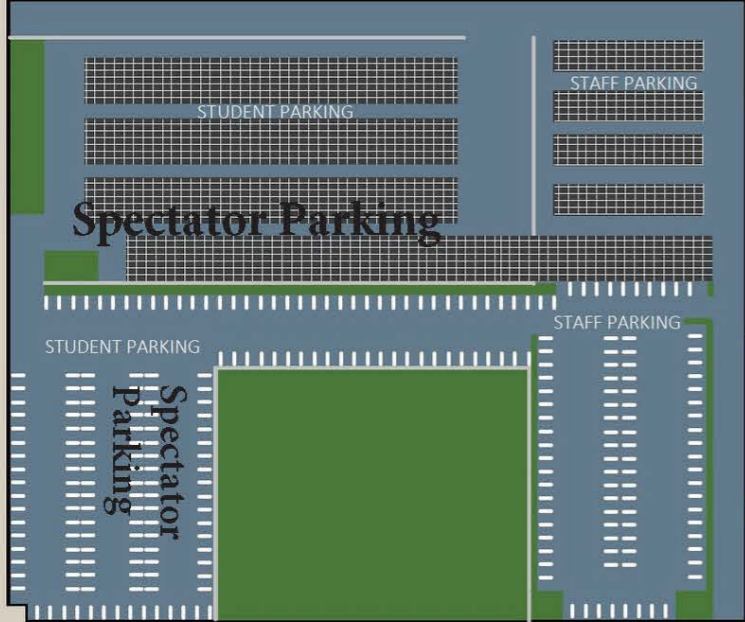

PHONE: (909) 899-2531
13500 VICTORIA ST
ETIWANDA, CA 91739

ETIWANDA HIGH SCHOOL

PHONE: (909) 899-2531
13500 VICTORIA ST
ETIWANDA, CA 91739

EAST AVE

VICTORIA ST

Performer
Exit

Performer
Entrance

Audience/
Judges