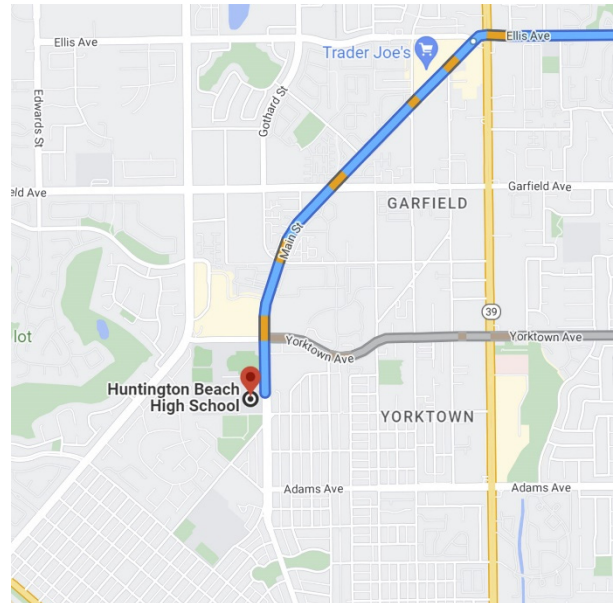

Huntington Beach High School

1905 Main Street

Huntington Beach, California 92648

Total Distance: 28.3 miles, Total Travel Time: 37 mins

- Take I-405 Freeway North
- Exit Brookhurst Street South and travel south towards the beach
- Turn right on Ellis Avenue
- Turn left on Beach Boulevard
- Turn right on Garfield Avenue
- Turn left on Main Street
- Huntington Beach High School will be on your right-hand side