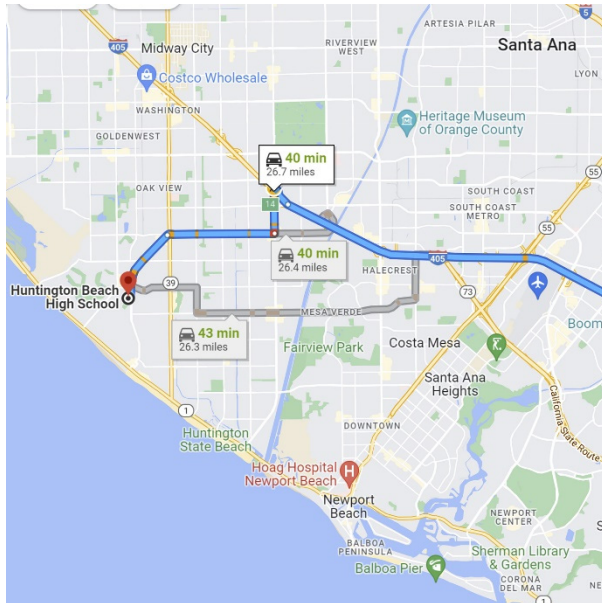

RSM SPIN CLUB

ITINERARY

TIME	EVENT
7:15 AM	Report (<i>In Costume, Hair and Make-Up Done</i>)
7:20 AM	Load Cars
7:30 AM	Depart from Rancho Santa Margarita Intermediate School
8:15 AM	Arrive at Huntington Beach High School Check-in / Restroom Move Equipment to Staging
8:35 AM	Line-up
8:40 AM	Depart for warm-up
8:45 AM	Warm-Up
10:00 AM	Depart from warm-up
10:10 AM	Ready Door
10:21 AM	Performance Load Floor / Pack Props / Load Equipment
11:00 AM	Lunch (<i>bring your own lunch</i>)
11:45 AM	Return to the gymnasium
11:58 AM	Watch HSAA - Round 2
12:55 PM	Awards
1:30 PM	Load Cars
1:45 PM	Depart from Huntington Beach High School
2:30 PM	Approximate Arrival at Rancho Santa Margarita Intermediate School
2:35 PM	Unload Equipment and Clean-Up
3:00 PM	Approximate Dismissal

Huntington Beach High School

1905 Main Street

Huntington Beach, California 92648

Total Distance: 28.3 miles, Total Travel Time: 37 mins

- Take I-405 Freeway North
- Exit Brookhurst Street South and travel south towards the beach
- Turn right on Ellis Avenue
- Turn left on Beach Boulevard
- Turn right on Garfield Avenue
- Turn left on Main Street
- Huntington Beach High School will be on your right-hand side

After turning onto Main St, turn right into the fire lane between the stadium and theater. Drive all the way down to the tennis courts and park in the marked spaces.