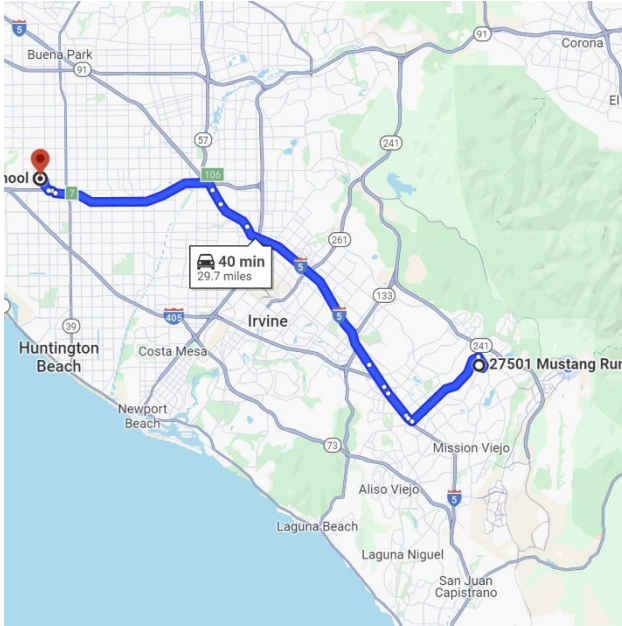

DIRECTIONS FROM TRABUCO HILLS HIGH SCHOOL

Pacifica High School
6851 Lampson Avenue
Garden Grove, California 92845

Distance: 29.7 miles Approximate Travel Time: 40 mins

- Take I-5 Freeway North
- Take SR-22 Freeway West (Exit #106)
- Exit Goldenwest Street / Knott Street (Exit #7) and turn left on Garden Grov Boulevard
- Turn right onto Goldenwest Street / Knott Street
- Turn left on Lampson Avenue
- Pacifica High School will be on your right-hand side