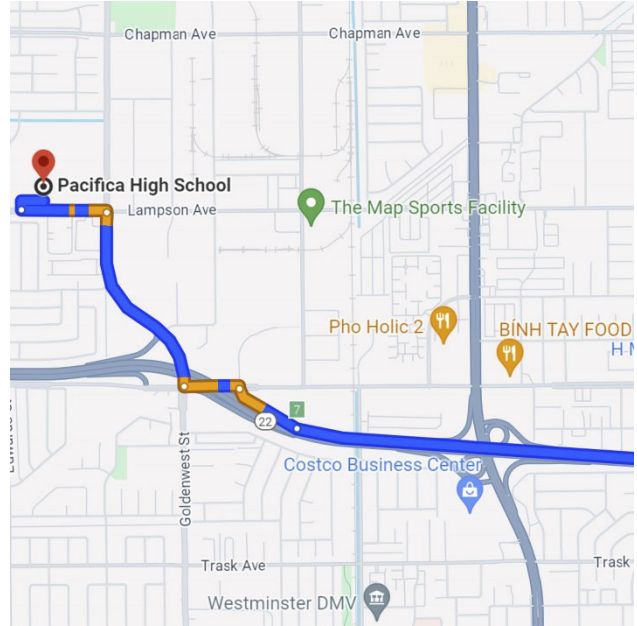

DIRECTIONS FROM TRABUCO HILLS HIGH SCHOOL

Pacifica High School
6851 Lampson Avenue
Garden Grove, California 92845

Distance: 29.7 miles Approximate Travel Time: 40 mins

- Take I-5 Freeway North
- Take SR-22 Freeway West (Exit #106)
- Exit Goldenwest Street / Knott Street (Exit #7) and turn left on Garden Grov Boulevard
- Turn right onto Goldenwest Street / Knott Street
- Turn left on Lampson Avenue
- Pacifica High School will be on your right-hand side