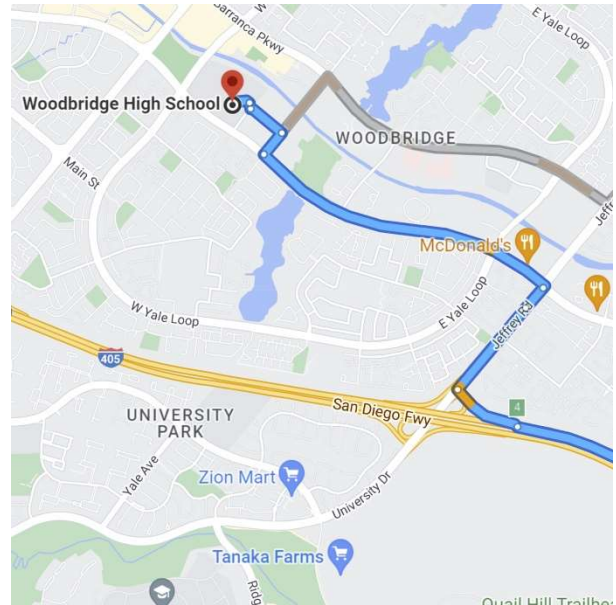

DIRECTIONS FROM TRABUCO HILLS HIGH SCHOOL

Woodbridge High School 2 Meadowbrook Irvine, California 92604

Total Distance: 15.2 miles, Total Travel Time: 22 mins

- Take I-405 Freeway North
- Exit Jeffrey Road and turn right
- Turn left on Alton Parkway
- Woodbridge High School will be on your right-hand side