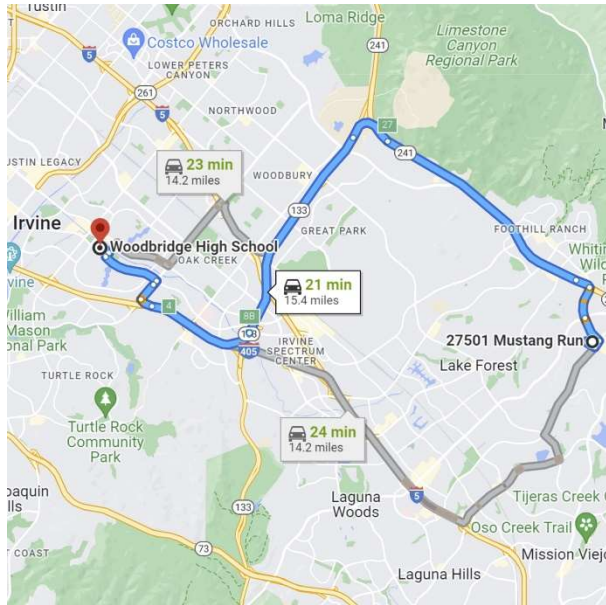

DIRECTIONS FROM TRABUCO HILLS HIGH SCHOOL

Woodbridge High School 2 Meadowbrook Irvine, California 92604

Total Distance: 15.2 miles, Total Travel Time: 22 mins

- Take I-405 Freeway North
- Exit Jeffrey Road and turn right
- Turn left on Alton Parkway
- Woodbridge High School will be on your right-hand side