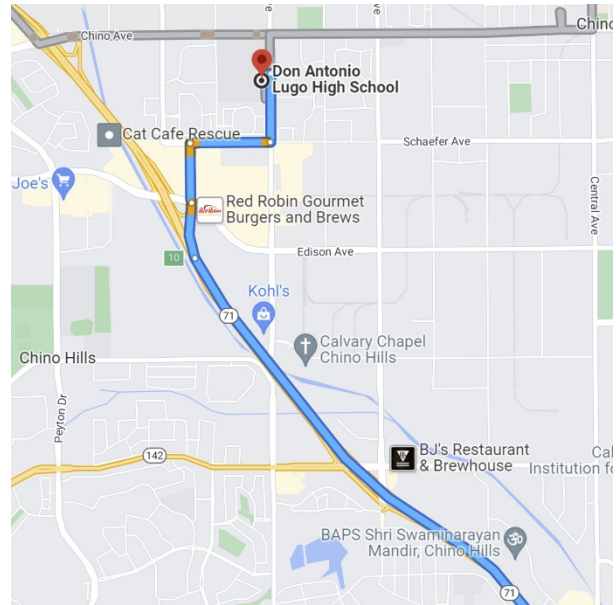

DIRECTIONS FROM TRABUCO HILLS HIGH SCHOOL

Don Antonio Lugo High School 13400 Pipeline Avenue Chino, California 91710

Total Distance: 35.4 miles, Total Travel Time: 36 mins

Via The Toll Roads

- Take SR-241 Toll Road North towards Riverside
- The Tomato Springs Toll Plaza is \$4.37 and the Windy Ridge Toll Plaza is \$4.58
- Take SR-91 Freeway East towards Riverside
- Take the SR-71 Freeway North
- Exit Chino Avenue (exit 11) and turn right
- Turn right on Pipeline Avenue
- Don Antonio Lugo High School will be on your right-hand side

Without The Toll Roads

- Take I-5 Freeway North towards Santa Ana
- Take SR-55 Freeway North
- Take SR-91 Freeway East towards Riverside
- Take the SR-71 Freeway North
- Exit Chino Avenue (exit 11) and turn right
- Turn right on Pipeline Avenue
- Don Antonio Lugo High School will be on your right-hand side

***** Please keep in mind, no schedule is sacred and always subject to change!!!**

Saturday, November 2, 2024
6th Annual Conquistador Classic
@ Don Antonio Lugo High School in Chino, California
Western Band Association (WBA)