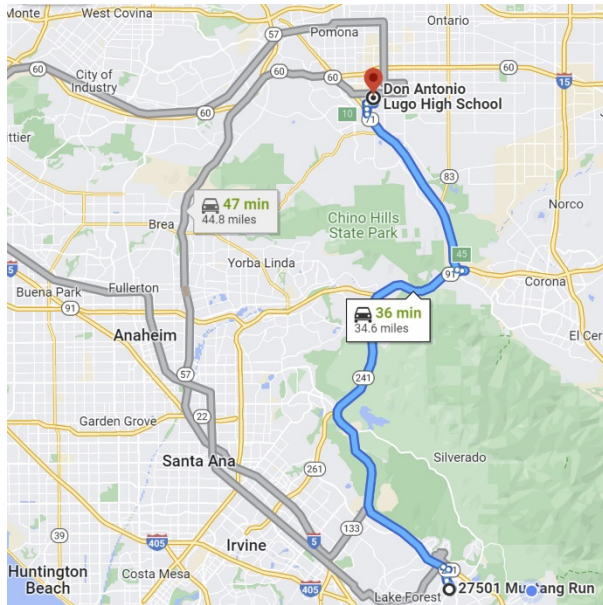

DIRECTIONS FROM TRABUCO HILLS HIGH SCHOOL

Don Antonio Lugo High School 13400 Pipeline Avenue Chino, California 91710

Total Distance: 35.4 miles, Total Travel Time: 36 mins

Via The Toll Roads

- Take SR-241 Toll Road North towards Riverside
- The Tomato Springs Toll Plaza is \$4.37 and the Windy Ridge Toll Plaza is \$4.58
- Take SR-91 Freeway East towards Riverside
- Take the SR-71 Freeway North
- Exit Chino Avenue (exit 11) and turn right
- Turn right on Pipeline Avenue
- Don Antonio Lugo High School will be on your right-hand side

Without The Toll Roads

- Take I-5 Freeway North towards Santa Ana
- Take SR-55 Freeway North
- Take SR-91 Freeway East towards Riverside
- Take the SR-71 Freeway North
- Exit Chino Avenue (exit 11) and turn right
- Turn right on Pipeline Avenue
- Don Antonio Lugo High School will be on your right-hand side

***** Please keep in mind, no schedule is sacred and always subject to change!!!**

Saturday, November 2, 2024
6th Annual Conquistador Classic
@ Don Antonio Lugo High School in Chino, California
Western Band Association (WBA)