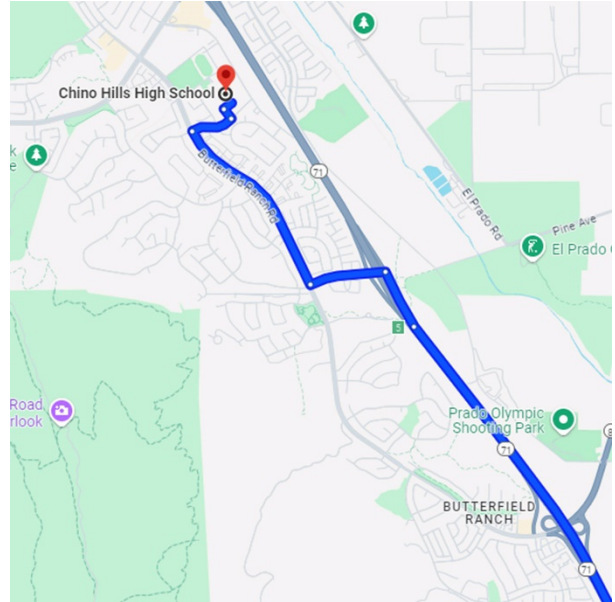

DIRECTIONS FROM TRABUCO HILLS HIGH SCHOOL

Chino Hills High School
16150 Pomona Rincon Road
Chino Hills, California 91709

Total Distance: 33.2 miles, Total Travel Time: 35 mins

Via The Toll Roads

- Take SR-241 Toll Road North towards Riverside
- The Tomato Springs Toll Plaza is \$4.37 and the Windy Ridge Toll Plaza is \$4.58
- Take SR-91 Freeway East towards Riverside
- Take the SR-71 Freeway North
- Exit Pine Avenue (exit 5) and turn left
- Turn right on Butterfield Ranch Road
- Turn right on Picasso Drive
- Chino Hills High School will be on your left-hand side

Without The Toll Roads

- Take I-5 Freeway North towards Santa Ana
- Take SR-55 Freeway North
- Take SR-91 Freeway East towards Riverside
- Take the SR-71 Freeway North
- Exit Pine Avenue (exit 5) and turn left
- Turn right on Butterfield Ranch Road
- Turn right on Picasso Drive
- Chino Hills High School will be on your left-hand side