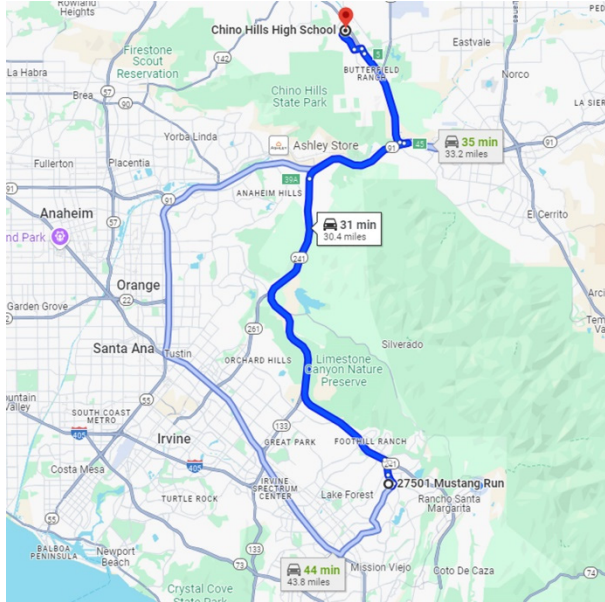

DIRECTIONS FROM TRABUCO HILLS HIGH SCHOOL

Chino Hills High School
16150 Pomona Rincon Road
Chino Hills, California 91709

Total Distance: 33.2 miles, Total Travel Time: 35 mins

Via The Toll Roads

- Take SR-241 Toll Road North towards Riverside
- The Tomato Springs Toll Plaza is \$4.37 and the Windy Ridge Toll Plaza is \$4.58
- Take SR-91 Freeway East towards Riverside
- Take the SR-71 Freeway North
- Exit Pine Avenue (exit 5) and turn left
- Turn right on Butterfield Ranch Road
- Turn right on Picasso Drive
- Chino Hills High School will be on your left-hand side

Without The Toll Roads

- Take I-5 Freeway North towards Santa Ana
- Take SR-55 Freeway North
- Take SR-91 Freeway East towards Riverside
- Take the SR-71 Freeway North
- Exit Pine Avenue (exit 5) and turn left
- Turn right on Butterfield Ranch Road
- Turn right on Picasso Drive
- Chino Hills High School will be on your left-hand side