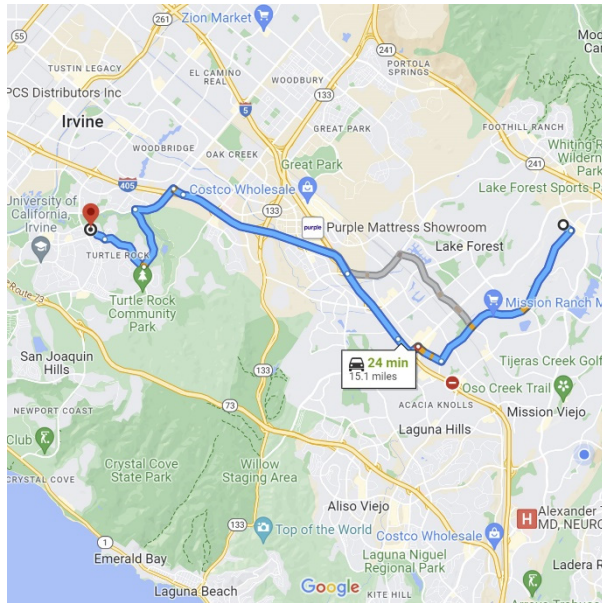

DIRECTIONS FROM TRABUCO HILLS HIGH SCHOOL

University High School
4771 Campus Drive
Irvine, California 92612

Distance: 15.1 miles Approximate Travel Time: 24 mins

- Take I-5 Freeway North
- Take I-405 Freeway North
- Exit Jeffrey Road (Exit #4) and turn left onto University Drive
- Turn left on Culver Drive
- University High School will be on your left-hand side