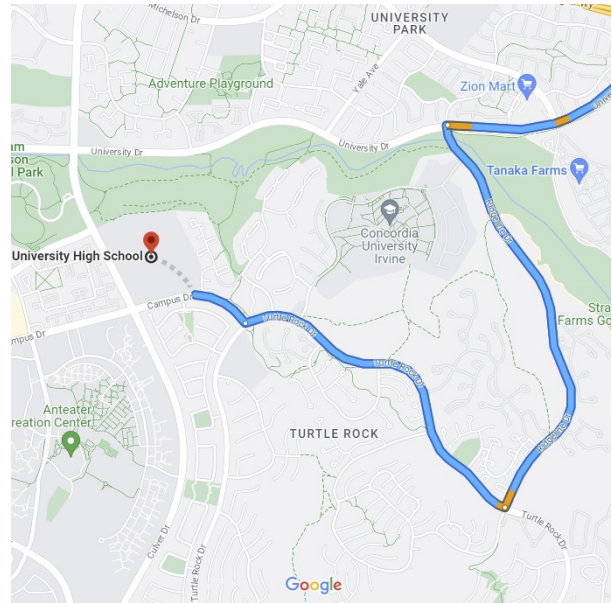

DIRECTIONS FROM TRABUCO HILLS HIGH SCHOOL

University High School
4771 Campus Drive
Irvine, California 92612

Distance: 15.1 miles Approximate Travel Time: 24 mins

- Take I-5 Freeway North
- Take I-405 Freeway North
- Exit Jeffrey Road (Exit #4) and turn left onto University Drive
- Turn left on Culver Drive
- University High School will be on your left-hand side