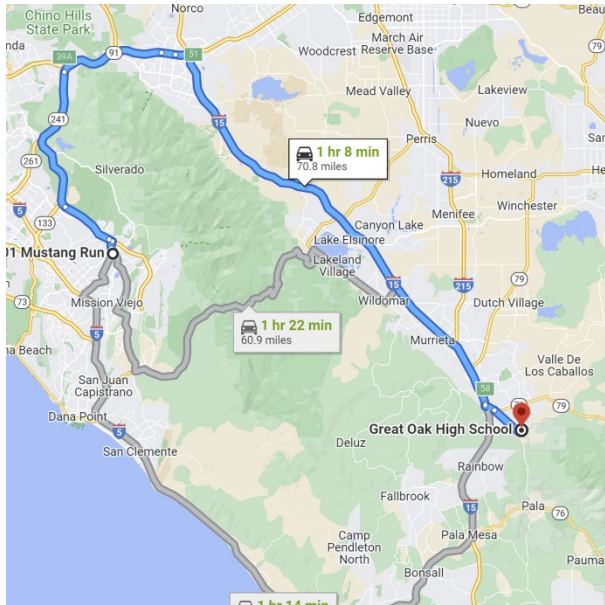

DIRECTIONS FROM TRABUCO HILLS HIGH SCHOOL

Great Oak High School
32555 Deer Hollow Way
Temecula, California 92592

Distance: 70.8 miles, Approximate Travel Time: 1 hour 12 mins

Via The Toll Roads

- Take SR-241 Toll Road North towards Riverside
- The Tomato Springs Toll Plaza is \$4.28 and the Windy Ridge Toll Plaza is \$4.49
- Take SR-91 Freeway East towards Riverside
- Take I-15 Freeway South
- Exit Indio / SR-79 and turn left
- Turn right on Pechanga Parkway
- Turn left on Deer Hollow Way
- Great Oak High School is on your right-hand side

Without The Toll Roads

- Take I-5 Freeway North towards Santa Ana
- Take SR-55 Freeway North
- Take SR-91 Freeway East towards Riverside
- Take I-15 Freeway South
- Exit Indio / SR-79 and turn left
- Turn right on Pechanga Parkway
- Turn left on Deer Hollow Way
- Great Oak High School is on your right-hand side