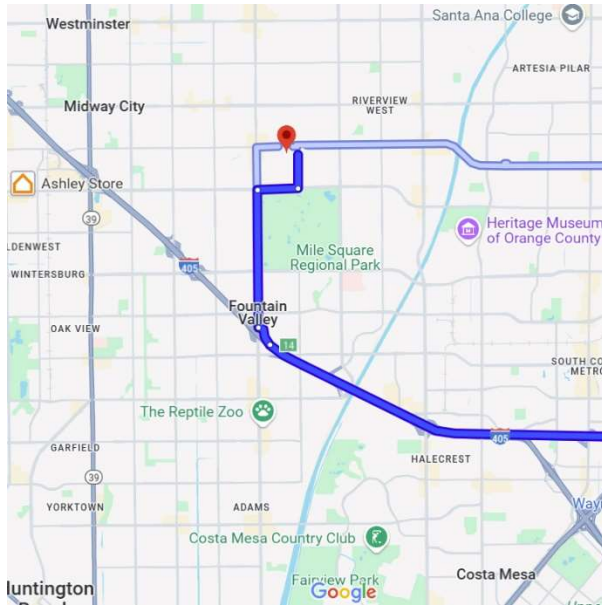

DIRECTIONS FROM TRABUCO HILLS HIGH SCHOOL

La Quinta High School
10372 West McFadden Avenue
Westminster, California 92683

Distance: 26.0 miles Approximate Travel Time: 28 mins

- Take I-405 Freeway North
- Exit Brookhurst Street South and turn right onto Brookhurst Street
- Turn right on McFadden Avenue
- La Quinta High School will be on your right-hand side