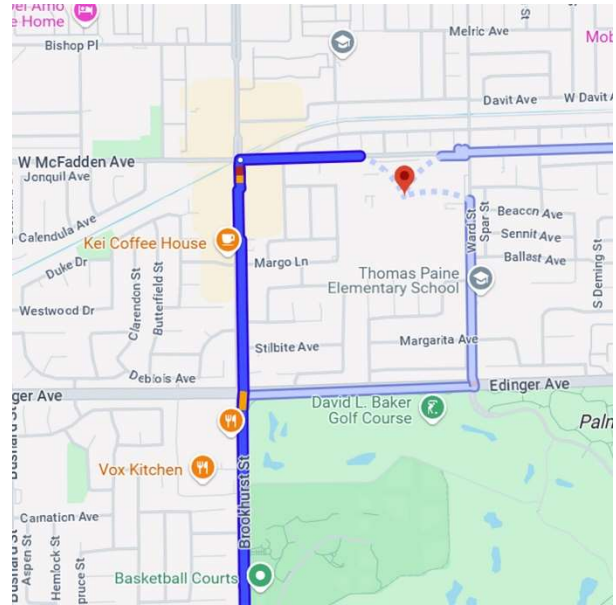

DIRECTIONS FROM TRABUCO HILLS HIGH SCHOOL

La Quinta High School
10372 West McFadden Avenue
Westminster, California 92683

Distance: 26.0 miles Approximate Travel Time: 28 mins

- Take I-405 Freeway North
- Exit Brookhurst Street South and turn right onto Brookhurst Street
- Turn right on McFadden Avenue
- La Quinta High School will be on your right-hand side