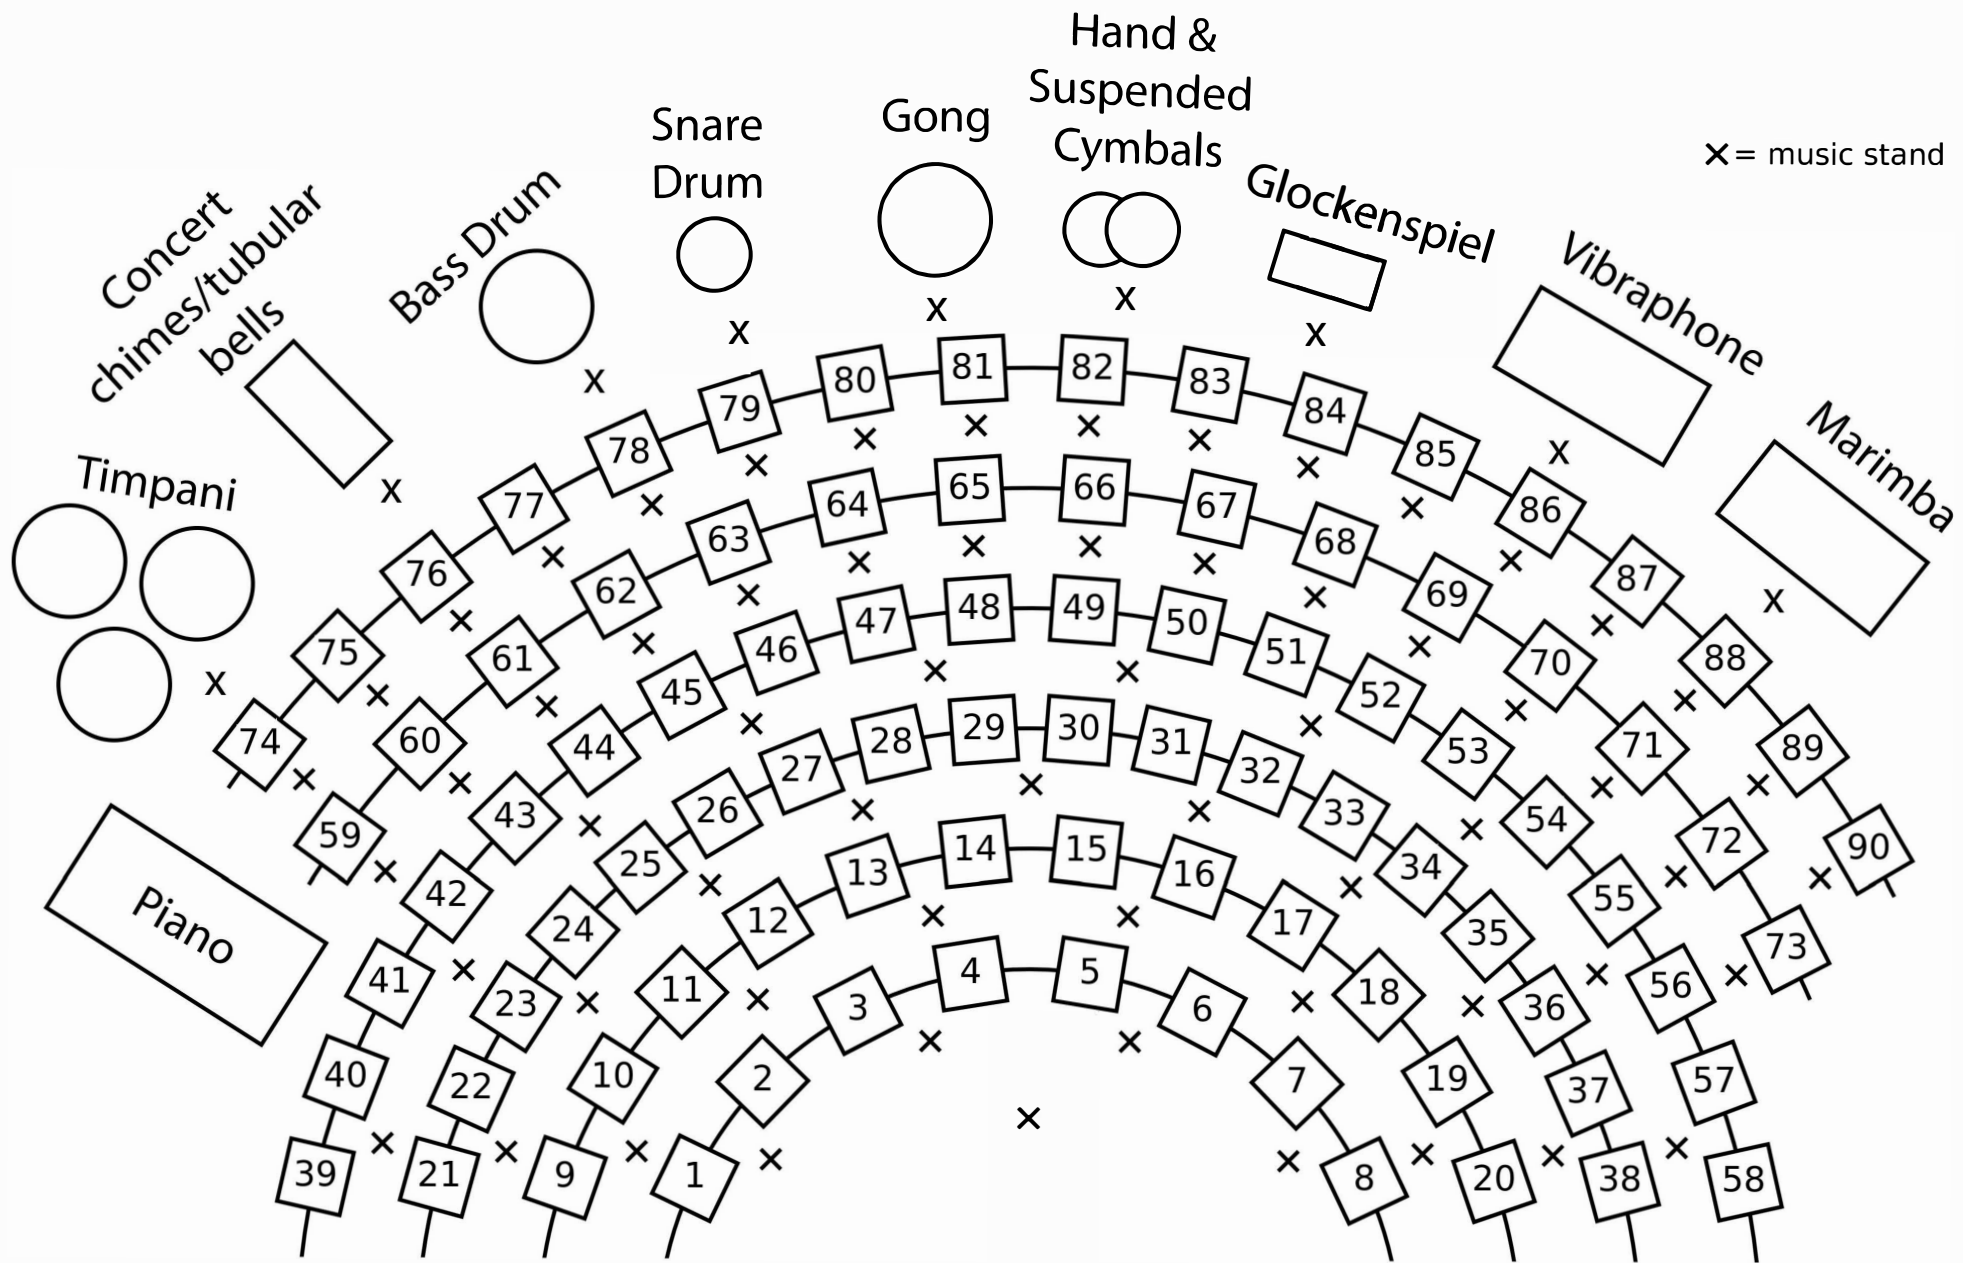

School Name:

# of Students: